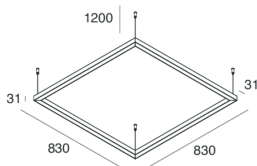

Novalux S.r.l. via Marzabotto, 2 40050 Funo di Argelato (BO) Italy
Tel: +39 051 860558 · Fax +39 051 6647859 · Mail: info@novalux.it · VAT number 00536541204 · novalux.com
Company subject to the management and coordination by SLV GmbH

This technical data sheet is owned by Novalux S.r.l., all rights reserved. Novalux S.r.l. reserves the right to make changes without prior notice.