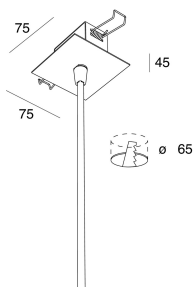

P-30 READY

103336.21

novalux
ITALIAN LIGHTING DESIGN SINCE 1948

MOUNTING ACCESSORIES

P-30: ROSONE CARTON. ALIM L=1200 3P BIA

103319.01