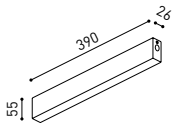

SURFACE & SURFACE SHORT 48V

TRACK 48V Power Supply Case
A338-00-29- | NT | WT | 150 W
220 V ~ 240 V *To be installed aside 48V Surface Tracks
INCL