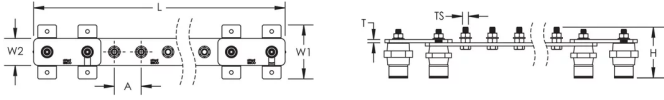

Unit Weight: 6,02-kg

ADDITIONAL PRODUCT DETAILS

Tinned finish is 8 microns according to ASTM B545 Service Class "C" for corrosive environments.

DIAGRAMS

AVERTISSEMENT

Les produits nVent doivent être installés et utilisés conformément aux consignes figurant dans les fiches d'instructions et les documents de formation des produits nVent. Les fiches d'instructions sont disponibles à l'adresse suivante: www.nvent.com et auprès de votre représentant du service client nVent. Une mauvaise installation, une utilisation incorrecte, une application erronée ou toute autre forme de non-respect scrupuleux des instructions et avertissements de nVent peuvent entraîner un dysfonctionnement du produit, des dommages matériels, des lésions corporelles graves et le décès et/ou annuler votre garantie.

Amérique du Nord

+1.800.753.9221

Option 1 – Customer Care

Option 2 – Technical Support

Europe

Netherlands:

+31 800-0200135

France:

+33 800 901 793

Europe

Germany:

800 1890272

Other Countries:

+31 13 5835404