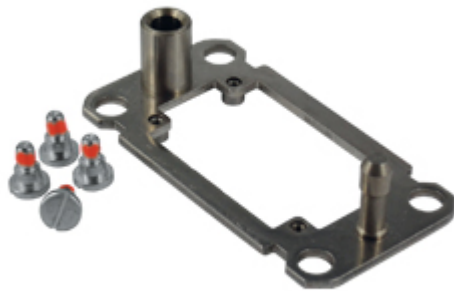

Part number

CR 10 DF

Docking frame, size "57.27", for inserts size "57.27" and frames for 3 inserts

Product description

Product type	Docking frame
Size	Size 57.27
Specification	For inserts size "57.27" and frames for 3 inserts

Further technical details

Weight	103,00 g
---------------	----------

General ordering information

EAN13 code	8015747182355
eCl@ss 8.1	27440210
ETIM 7.0	EC002310

Packaging Information

Packaging length	220,00 mm
Packaging height	130,00 mm
Packaging width	240,00 mm
Packaging weight	2,23 kg
Packaging volume	6,86 dm ³
Packaging description	Carton box
Packaging quantity	20 Pcs
Packaging EAN code	8015747043267
Sub-packaging weight	0,11 kg
Sub-packaging description	Plastic bag
Sub-packaging quantity	1 Pcs
Sub-packaging EAN barcode	8015747182386

Part number

CR 10 DF

Catalogue drawings

Notes

Dimensions shown in mm are not binding and may be changed without notice.

California Proposition 65 Information

WARNING

This product can expose you to lead and its compounds, known to the State of California to cause cancer and/or reproductive toxicity. For more information go to www.P65Warnings.ca.gov.