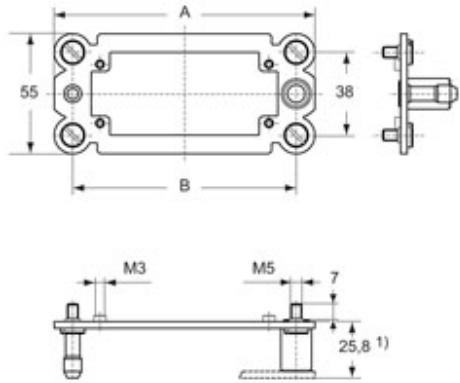

Part number

CR 10 DF

Docking frame, size "57.27", for inserts size "57.27" and frames for 3 inserts

Product description

Product type	Docking frame
Size	Size 57.27
Specification	For inserts size "57.27" and frames for 3 inserts

Further technical details

Weight	103,00 g
---------------	----------

General ordering information

EAN13 code	8015747182355
eCl@ss 8.1	27440210
ETIM 7.0	EC002310

Packaging Information

Packaging length	220,00 mm
Packaging height	130,00 mm
Packaging width	240,00 mm
Packaging weight	2,23 kg
Packaging volume	6,86 dm ³
Packaging description	Carton box
Packaging quantity	20 Pcs
Packaging EAN code	8015747043267
Sub-packaging weight	0,11 kg
Sub-packaging description	Plastic bag
Sub-packaging quantity	1 Pcs
Sub-packaging EAN barcode	8015747182386

Part number

CR 10 DF

Catalogue drawings

Notes

Dimensions shown in mm are not binding and may be changed without notice.

California Proposition 65 Information

WARNING

This product can expose you to lead and its compounds, known to the State of California to cause cancer and/or reproductive toxicity. For more information go to www.P65Warnings.ca.gov.