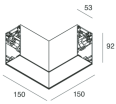

HERO B: MOD.CIECO ANG.DX 150 CAF

1087A5.20