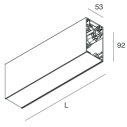

HERO B

1087A1.20

novalux
ITALIAN LIGHTING DESIGN SINCE 1948

COMPLETION ACCESSORIES

HERO B: MOD.CIECO 250 CAF

1087A3.20