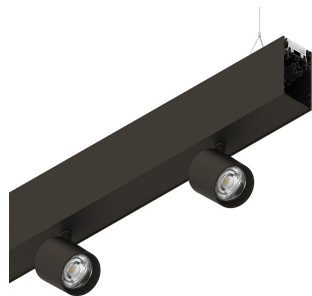

## Features

Use: Indoor  
Type of installation: SUSPENDED  
Emission: DIRECT/INDIRECT  
Optics: SPOT  
Beam: 14°  
Colour: CAFFE  
Dimming: PUSH  
Emergency: NO  
L: 1120mm  
A: 53mm  
H: 92mm  
Made in: ITALY  
Warranty: 5 years  
Weight: 2.5kg