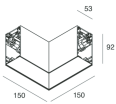

HERO B: MOD.CIECO ANG.SX 150 CAF

1087A4.20