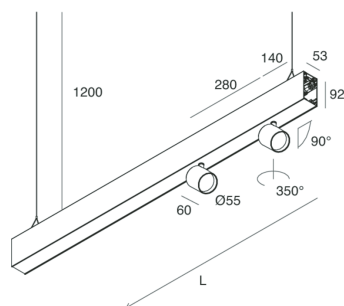

Novalux S.r.l. via Marzabotto, 2 40050 Funo di Argelato (BO) Italy
Tel: +39 051 860558 · Fax +39 051 6647859 · Mail: info@novalux.it · VAT number 00536541204 · novalux.com
Company subject to the management and coordination by SLV GmbH

This technical data sheet is owned by Novalux S.r.l., all rights reserved. Novalux S.r.l. reserves the right to make changes without prior notice.