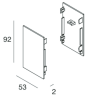

HERO B

1087A1.20

novalux
ITALIAN LIGHTING DESIGN SINCE 1948

HERO B: COPPIA TESTATE CAF

1087B1.20