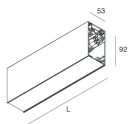

HERO B

108798.01

novalux
ITALIAN LIGHTING DESIGN SINCE 1948

COMPLETION ACCESSORIES

HERO B: MOD.CIECO 250 BIA

1087A3.01