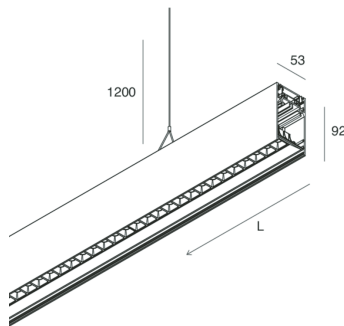

HERO B

108798.01

novalux
ITALIAN LIGHTING DESIGN SINCE 1948

Features

Use: Indoor
Type of installation: SUSPENDED
Emission: DIRECT/INDIRECT
Optics: MICRO OPTICS
Colour: WHITE
Dimming: PUSH
Emergency: NO
L: 1428mm
A: 53mm
H: 92mm
Made in: ITALY
Warranty: 5 years
Weight: 5kg