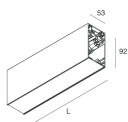

HERO B: MOD.CIECO 1400 BIA

1087A7.01