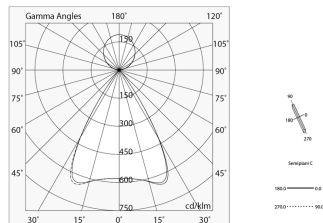

HERO B

108798.01

novalux
ITALIAN LIGHTING DESIGN SINCE 1948

Features

Use: Indoor
Type of installation: SUSPENDED
Emission: DIRECT/INDIRECT
Optics: MICRO OPTICS
Colour: WHITE
Dimming: PUSH
Emergency: NO
L: 1428mm
A: 53mm
H: 92mm
Made in: ITALY
Warranty: 5 years
Weight: 5kg

Tech data

Luminaire input power: 69W
Luminaire luminous flux: 6468lm
Direct luminous flux: 3638lm
Indirect luminous flux: 2830lm
IP: 40
Insulation class: I
Supply voltage: 220-240V 50/60Hz
UGR: <19
SELV: Si