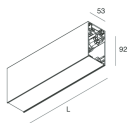

HERO B: MOD.CIECO 1120 BIA

1087A6.01