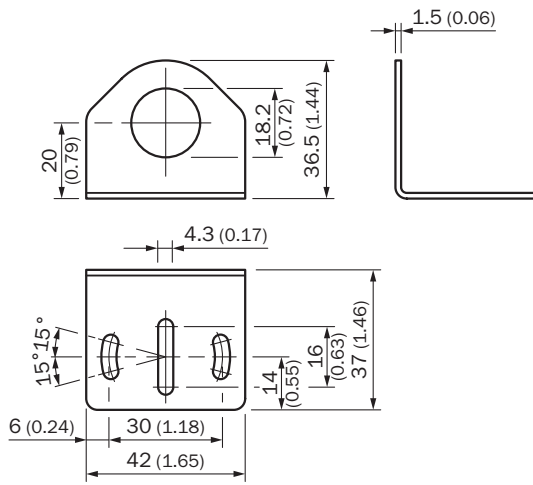

BEF-WN-M18

SICK
Sensor Intelligence.

Ordering information

Type	Part no.
BEF-WN-M18	5308446

Other models and accessories → www.sick.com/

Detailed technical data

Technical specifications

Accessory group	Mounting brackets and plates
Accessory family	Mounting brackets
Suitable for	GR18, V180-2, V18, W15, Z1, Z2
Material	Steel, zinc coated
Items supplied	Without mounting hardware
Description	Mounting bracket for M18 sensors
Specialty	Angled

Dimensional drawing (Dimensions in mm (inch))

SICK AT A GLANCE

SICK is one of the leading manufacturers of intelligent sensors and sensor solutions for industrial applications. A unique range of products and services creates the perfect basis for controlling processes securely and efficiently, protecting individuals from accidents and preventing damage to the environment.