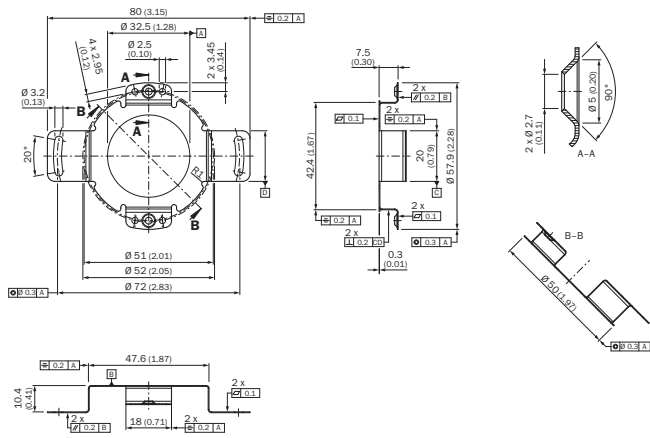

BEF-DS07XFX

SICK
Sensor Intelligence.

Ordering information

Type	Part no.
BEF-DS07XFX	2059368

Other models and accessories → www.sick.com/

Detailed technical data

Technical specifications

Accessory group	Flanges
Accessory family	Flange plates
Description	Stator coupling with hole circle diameter Ø72 mm

Dimensional drawing (Dimensions in mm (inch))

SICK AT A GLANCE

SICK is one of the leading manufacturers of intelligent sensors and sensor solutions for industrial applications. A unique range of products and services creates the perfect basis for controlling processes securely and efficiently, protecting individuals from accidents and preventing damage to the environment.