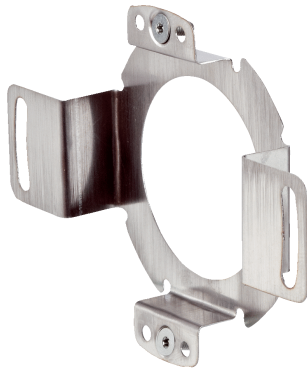

BEF-DS07XFX

SICK
Sensor Intelligence.

Ordering information

Type	Part no.
BEF-DS07XFX	2059368

Other models and accessories → www.sick.com/

Detailed technical data

Technical specifications

Accessory group	Flanges
Accessory family	Flange plates
Description	Stator coupling with hole circle diameter Ø72 mm

Dimensional drawing (Dimensions in mm (inch))

SICK AT A GLANCE

SICK is one of the leading manufacturers of intelligent sensors and sensor solutions for industrial applications. A unique range of products and services creates the perfect basis for controlling processes securely and efficiently, protecting individuals from accidents and preventing damage to the environment.