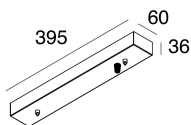

HALOS MINI

107345.22

novalux
ITALIAN LIGHTING DESIGN SINCE 1948

MOUNTING ACCESSORIES

HALOS MINI VERT: ROS. ALIM. REM. BIA

107347.01

HALOS MINI VERT: ROS. ALIM. REM. ORO

107347.22

ELECTRICAL ACCESSORIES

HALOS: 1440 ALIMENTATORE ON-OFF

105109.99

HALOS MINI VERT: ROSONE ON/OFF 482 BIA

107326.01

HALOS MINI VERT: ROSONE ON/OFF 482 ORO

107326.22

DIMMABLE ACCESSORIES

HALOS: 1440 ALIMENTATORE DALI-PUSH

105110.99