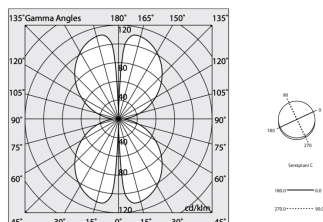

HALOS MINI

107345.22

novalux
ITALIAN LIGHTING DESIGN SINCE 1948

Features

Use: Indoor
Type of installation: SUSPENDED
Emission: INTERNAL
Optics: OPAL
Colour: GOLD
Dimming: WITH ACCESSORY
Emergency: NO
L: Ø1440mm
A: 20mm
H: 30mm
Made in: ITALY
Warranty: 5 years
Weight: 8kg

Tech data

Luminaire input power: 76.7W
Luminaire luminous flux: 4074lm
IP: 40
Insulation class: III
Supply voltage: MAX 1.4A
IK: 3
SELV: Si

Source

Light source: LED
Source power: 72W
Source luminous flux: 10632lm
Colour temperature: 3000K
CRI: >90
Colour tolerance: 3 Step MacAdam
LED lifespan: 50000h L80 B20

Compliance

CEI EN 60598-1:2015 + A11:2009. IEC 60598-2:2015 2-1

Standards

Photobiological risk: RISK GROUP 0 Certified fixture in EXEMPT GROUP, in accordance with CEI EN 62471:2010-01, IEC TR 62778:2014.

CAM edilizia: The product complies with the requirements for public buildings, ministerial decree of 23rd June 2022 n.256.

[View more product info](#)

Novalux S.r.l. via Marzabotto, 2 40050 Funo di Argelato (BO) Italy
Tel: +39 051 860558 · Fax +39 051 6647859 · Mail: info@novalux.it · VAT number 00536541204 · novalux.com
Company subject to the management and coordination by SLV GmbH

This technical data sheet is owned by Novalux S.r.l., all rights reserved. Novalux S.r.l. reserves the right to make changes without prior notice.