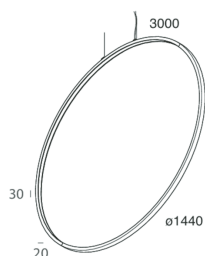

HALOS MINI

107345.22

novalux
ITALIAN LIGHTING DESIGN SINCE 1948

Features

Use: Indoor
Type of installation: SUSPENDED
Emission: INTERNAL
Optics: OPAL
Colour: GOLD
Dimming: WITH ACCESSORY
Emergency: NO
L: Ø1440mm
A: 20mm
H: 30mm
Made in: ITALY
Warranty: 5 years
Weight: 8kg