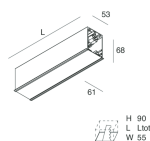

HERO C

108824.01

novalux
ITALIAN LIGHTING DESIGN SINCE 1948

COMPLETION ACCESSORIES

HERO C: MOD.CIECO 250 BIA

108852.01