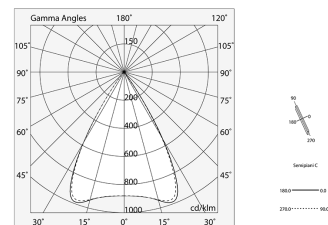

HERO C

108824.01

novalux
ITALIAN LIGHTING DESIGN SINCE 1948

Features

Use: Indoor
Type of installation: RECESSED INTO PLASTERBOARD
Emission: DIRECT
Optics: MICRO OPTICS
Colour: WHITE
Dimming: ON/OFF
Emergency: NO
L: 1428mm
A: 61mm
H: 68mm
Made in: ITALY
Warranty: 5 years
Weight: 4.2kg