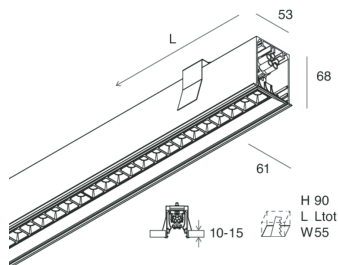

HERO C

108824.01

novalux
ITALIAN LIGHTING DESIGN SINCE 1948

Features

Use: Indoor
Type of installation: RECESSED INTO PLASTERBOARD
Emission: DIRECT
Optics: MICRO OPTICS
Colour: WHITE
Dimming: ON/OFF
Emergency: NO
L: 1428mm
A: 61mm
H: 68mm
Made in: ITALY
Warranty: 5 years
Weight: 4.2kg