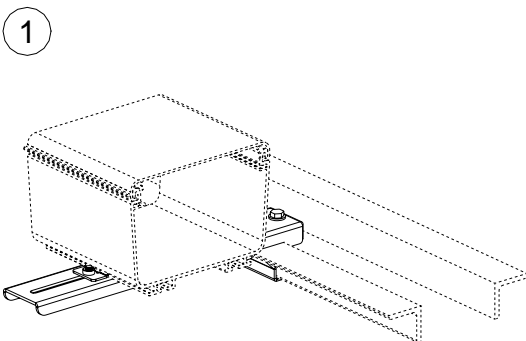

FOR USE WITH PANDUIT
FIBERRUNNER 4x4, 6x4 and 12x4
ROUTING SYSTEMS

6" RACK MOUNT and 5/8" THREADED
ROD RACK MOUNT BRACKETS

Part Number: FR6RMBEIA, FEIAB58

INSTALLATION INSTRUCTIONS

Panduit Corp. 2001

Printed in U.S.A.

Typical Installation

Optional Applications

FIBERRUNNER 5/8" THREADED ROD RACK MOUNT BRACKET INSTALLATION INSTRUCTIONS

Typical Installation

Instruction Sheet RW147A

WORLDWIDE SUBSIDIARIES AND SALES OFFICES

17301 Ridgeland Avenue
 Tinley Park, IL.60477-3091
 Web Site: www.panduit.com/ncg