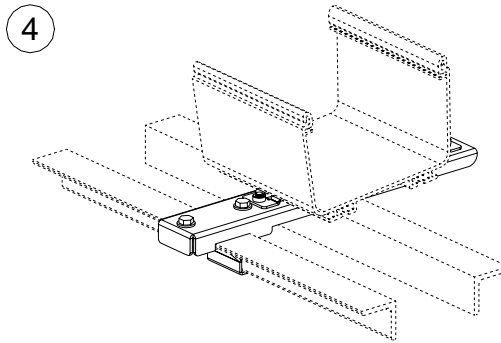

FOR USE WITH PANDUIT
FIBERRUNNER 4x4, 6x4 and 12x4
ROUTING SYSTEMS

6" RACK MOUNT and 5/8" THREADED
ROD RACK MOUNT BRACKETS

Part Number: FR6RMBEIA, FEIAB58

INSTALLATION INSTRUCTIONS

Panduit Corp. 2001

Printed in U.S.A.

Typical Installation

Optional Applications

FIBERRUNNER 5/8" THREADED ROD RACK MOUNT BRACKET INSTALLATION INSTRUCTIONS

Typical Installation

Instruction Sheet RW147A

WORLDWIDE SUBSIDIARIES AND SALES OFFICES

17301 Ridgeland Avenue
 Tinley Park, IL.60477-3091
 Web Site: www.panduit.com/ncg