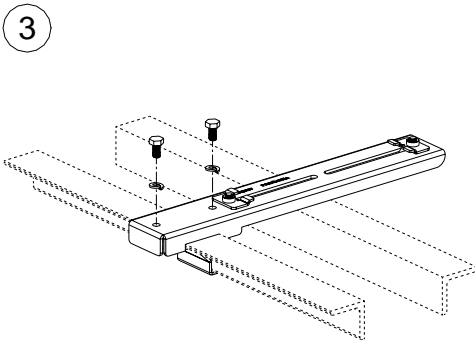

FOR USE WITH PANDUIT
FIBERRUNNER 4x4, 6x4 and 12x4
ROUTING SYSTEMS

6" RACK MOUNT and 5/8" THREADED
ROD RACK MOUNT BRACKETS

Part Number: FR6RMBEIA, FEIAB58

INSTALLATION INSTRUCTIONS

Panduit Corp. 2001

Printed in U.S.A.

Typical Installation

Optional Applications

FIBERRUNNER 5/8" THREADED ROD RACK MOUNT BRACKET INSTALLATION INSTRUCTIONS

Typical Installation

Instruction Sheet RW147A

WORLDWIDE SUBSIDIARIES AND SALES OFFICES

17301 Ridgeland Avenue
 Tinley Park, IL.60477-3091
 Web Site: www.panduit.com/ncg