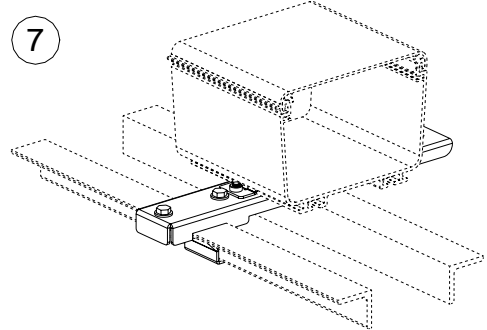

FOR USE WITH PANDUIT
FIBERRUNNER 4x4, 6x4 and 12x4
ROUTING SYSTEMS

6" RACK MOUNT and 5/8" THREADED
ROD RACK MOUNT BRACKETS

Part Number: FR6RMBEIA, FEIAB58

INSTALLATION INSTRUCTIONS

Panduit Corp. 2001

Printed in U.S.A.

Typical Installation

Optional Applications

FIBERRUNNER 5/8" THREADED ROD RACK MOUNT BRACKET INSTALLATION INSTRUCTIONS

Typical Installation

Instruction Sheet RW147A

WORLDWIDE SUBSIDIARIES AND SALES OFFICES

17301 Ridgeland Avenue
 Tinley Park, IL.60477-3091
 Web Site: www.panduit.com/ncg