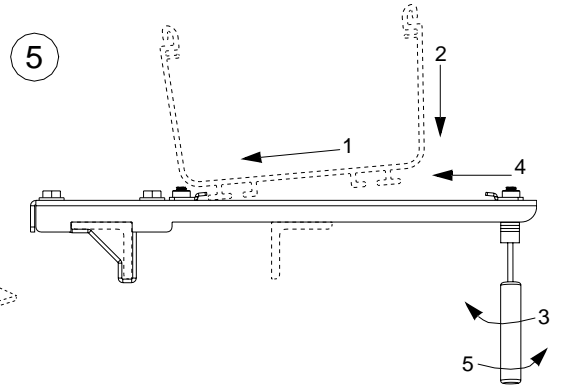

FOR USE WITH PANDUIT
FIBERRUNNER 4x4, 6x4 and 12x4
ROUTING SYSTEMS

6" RACK MOUNT and 5/8" THREADED
ROD RACK MOUNT BRACKETS

Part Number: FR6RMBEIA, FEIAB58

INSTALLATION INSTRUCTIONS

Panduit Corp. 2001

Printed in U.S.A.

Typical Installation

Optional Applications

FIBERRUNNER 5/8" THREADED ROD RACK MOUNT BRACKET INSTALLATION INSTRUCTIONS

Typical Installation

Instruction Sheet RW147A

WORLDWIDE SUBSIDIARIES AND SALES OFFICES

17301 Ridgeland Avenue
 Tinley Park, IL.60477-3091
 Web Site: www.panduit.com/ncg