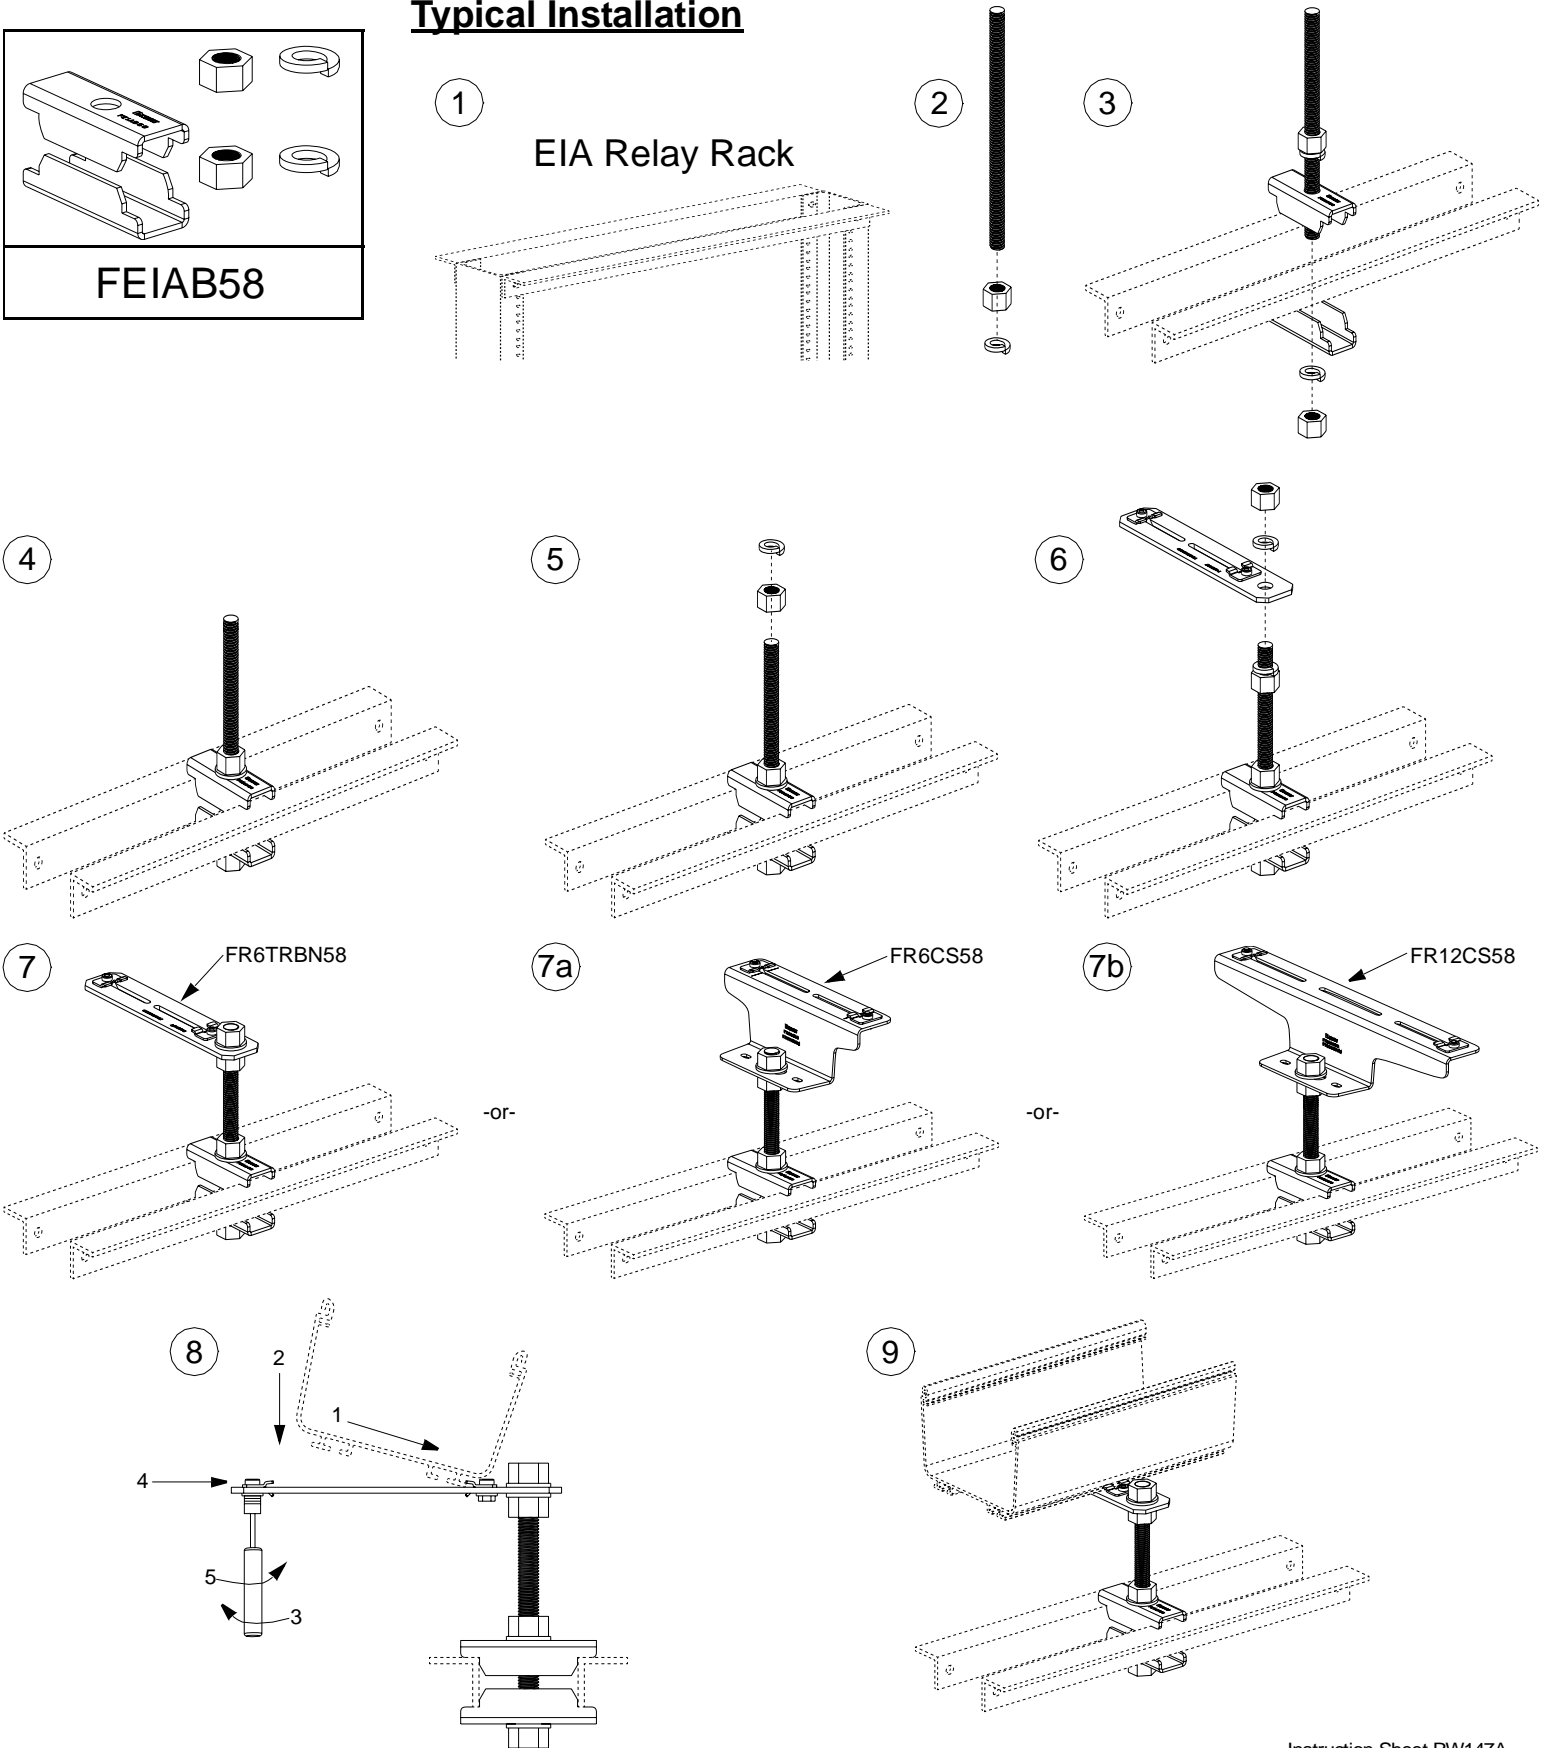

FOR USE WITH PANDUIT
FIBERRUNNER 4x4, 6x4 and 12x4
ROUTING SYSTEMS

6" RACK MOUNT and 5/8" THREADED
ROD RACK MOUNT BRACKETS

Part Number: FR6RMBEIA, FEIAB58

INSTALLATION INSTRUCTIONS

Panduit Corp. 2001

Printed in U.S.A.

Typical Installation

Optional Applications

FIBERRUNNER 5/8" THREADED ROD RACK MOUNT BRACKET INSTALLATION INSTRUCTIONS

Typical Installation

Instruction Sheet RW147A

WORLDWIDE SUBSIDIARIES AND SALES OFFICES

17301 Ridgeland Avenue
 Tinley Park, IL.60477-3091
 Web Site: www.panduit.com/ncg