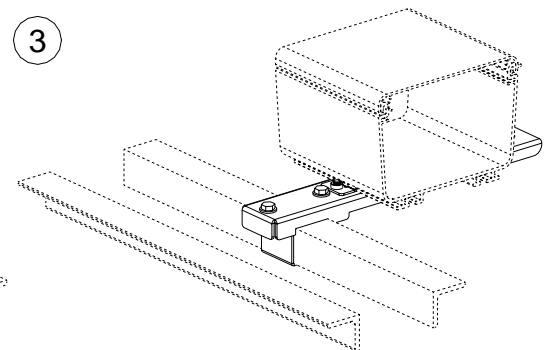

FOR USE WITH PANDUIT
FIBERRUNNER 4x4, 6x4 and 12x4
ROUTING SYSTEMS

6" RACK MOUNT and 5/8" THREADED
ROD RACK MOUNT BRACKETS

Part Number: FR6RMBEIA, FEIAB58

INSTALLATION INSTRUCTIONS

Panduit Corp. 2001

Printed in U.S.A.

Typical Installation

Optional Applications

FIBERRUNNER 5/8" THREADED ROD RACK MOUNT BRACKET INSTALLATION INSTRUCTIONS

Typical Installation

Instruction Sheet RW147A

WORLDWIDE SUBSIDIARIES AND SALES OFFICES

17301 Ridgeland Avenue
 Tinley Park, IL.60477-3091
 Web Site: www.panduit.com/ncg