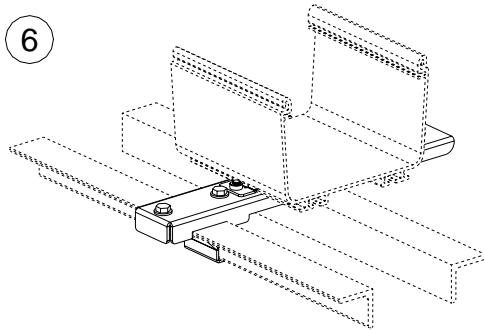

FOR USE WITH PANDUIT
FIBERRUNNER 4x4, 6x4 and 12x4
ROUTING SYSTEMS

6" RACK MOUNT and 5/8" THREADED
ROD RACK MOUNT BRACKETS

Part Number: FR6RMBEIA, FEIAB58

INSTALLATION INSTRUCTIONS

Panduit Corp. 2001

Printed in U.S.A.

Typical Installation

Optional Applications

FIBERRUNNER 5/8" THREADED ROD RACK MOUNT BRACKET INSTALLATION INSTRUCTIONS

Typical Installation

Instruction Sheet RW147A

WORLDWIDE SUBSIDIARIES AND SALES OFFICES

17301 Ridgeland Avenue
 Tinley Park, IL.60477-3091
 Web Site: www.panduit.com/ncg