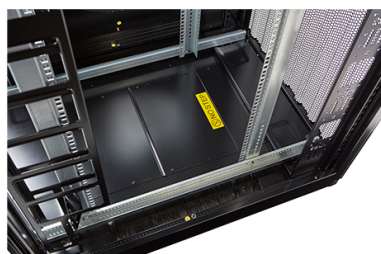

Quick-slam latch side panels

2-point lock wave vented front door

3-point wardrobe vented rear doors

Large brush strip entry

High-density vertical cable management

Environ SR800 Baie 47U 800x1000 mm Porte
Ondulé et Ventilé (A) Double Porte Ventilée (F),
De...