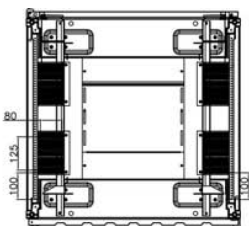

excel
without compromise.

Dessins de produits

Front

Side

Rear

Roof

Base

Overall Dimensions

Heights

29U = 1422 mm High

42U = 2000 mm High

47U = 2223 mm High

the casters add 72 mm to the height

Width

800 mm Wide

Depths