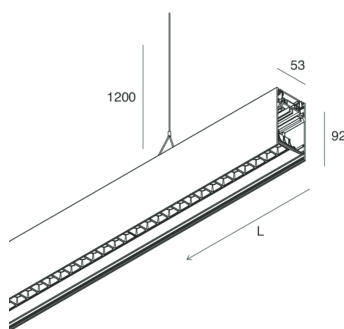

HERO B

108799.01H

novalux
ITALIAN LIGHTING DESIGN SINCE 1948

Features

Use: Indoor
Type of installation: SUSPENDED
Emission: DIRECT/INDIRECT
Optics: MICRO OPTICS
Colour: WHITE
Dimming: PUSH
Emergency: NO
L: 1428mm
A: 53mm
H: 92mm
Made in: ITALY
Warranty: 5 years
Weight: 5kg

Tech data

Luminaire input power: 69W
Luminaire luminous flux: 6988lm
Direct luminous flux: 4020lm
Indirect luminous flux: 2968lm
IP: 40
Insulation class: I
Supply voltage: 220-240V 50/60Hz
UGR: <19
SELV: Si