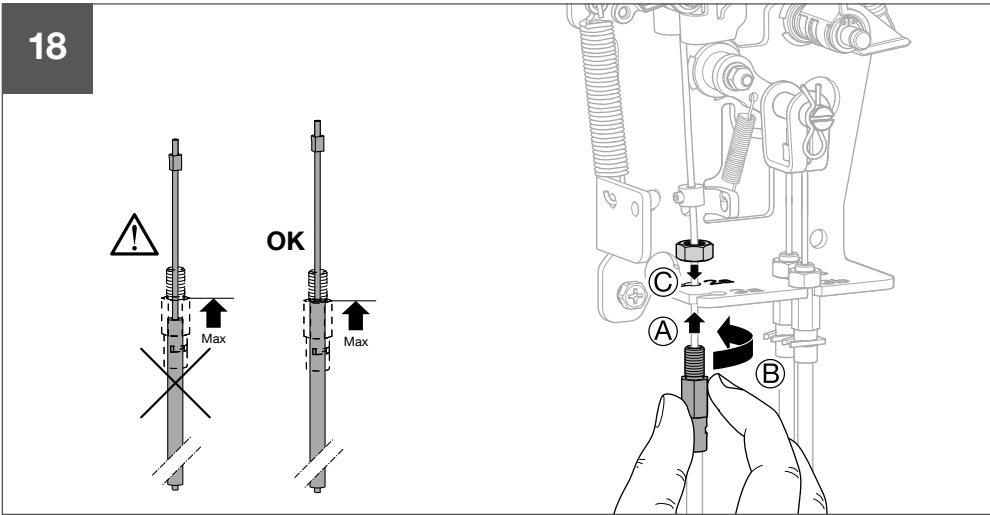

HWY236H

6LE007893A

3S

- ACB1 : 2b → 2a (ACB2)
- ACB1 : 3b → 3a (ACB3)
- ACB2 : 2b → 2a (ACB3)
- ACB2 : 3b → 3a (ACB1)
- ACB3 : 2b → 2a (ACB1)
- ACB3 : 3b → 3a (ACB2)

3Sx

- ACB1 : 2b → 2a (ACB2)
- ~~ACB1 : 3b → 3a (ACB3)~~
- ACB2 : 2b → 2a (ACB3)
- ACB2 : 3b → 3a (ACB1)
- ~~ACB3 : 2b → 2a (ACB1)~~
- ACB3 : 3b → 3a (ACB2)

Warning !
After setting, if cable management is changed, setting must be redo.

T

TEST WARNING → **6LE009728Aa**