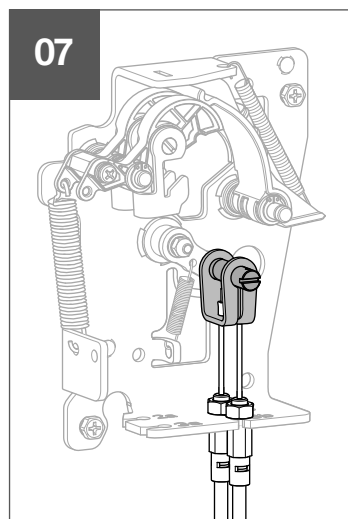

HWY236H

6LE007893A

3S

- ACB1 : 2b → 2a (ACB2)
- ACB1 : 3b → 3a (ACB3)
- ACB2 : 2b → 2a (ACB3)
- ACB2 : 3b → 3a (ACB1)
- ACB3 : 2b → 2a (ACB1)
- ACB3 : 3b → 3a (ACB2)

3Sx

- ACB1 : 2b → 2a (ACB2)
- ~~ACB1 : 3b → 3a (ACB3)~~
- ACB2 : 2b → 2a (ACB3)
- ACB2 : 3b → 3a (ACB1)
- ~~ACB3 : 2b → 2a (ACB1)~~
- ACB3 : 3b → 3a (ACB2)

Warning !
After setting, if cable management is changed, setting must be redo.

T

TEST WARNING → **6LE009728Aa**