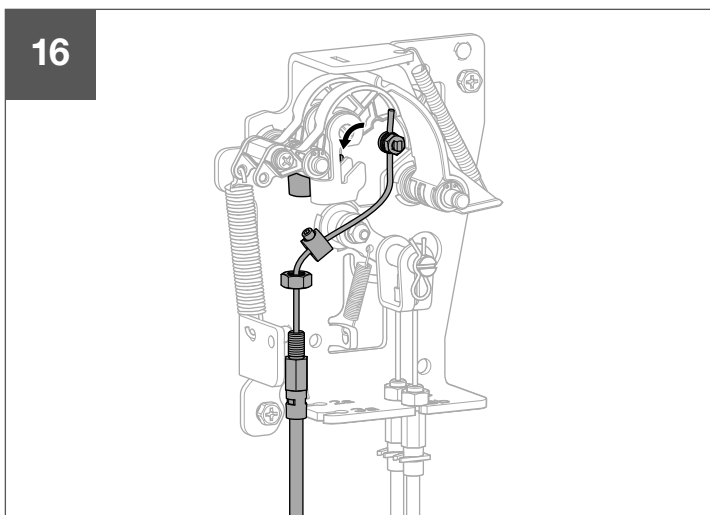

HWY236H

6LE007893A

3S

- ACB1 : 2b → 2a (ACB2)
- ACB1 : 3b → 3a (ACB3)
- ACB2 : 2b → 2a (ACB3)
- ACB2 : 3b → 3a (ACB1)
- ACB3 : 2b → 2a (ACB1)
- ACB3 : 3b → 3a (ACB2)

3Sx

- ACB1 : 2b → 2a (ACB2)
- ~~ACB1 : 3b → 3a (ACB3)~~
- ACB2 : 2b → 2a (ACB3)
- ACB2 : 3b → 3a (ACB1)
- ~~ACB3 : 2b → 2a (ACB1)~~
- ACB3 : 3b → 3a (ACB2)

Warning !
After setting, if cable management is changed, setting must be redo.

T

TEST WARNING → **6LE009728Aa**