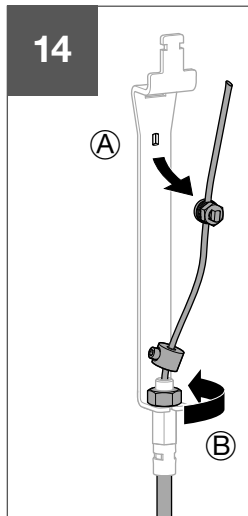

HWY236H

6LE007893A

3S

- ACB1 : 2b → 2a (ACB2)
- ACB1 : 3b → 3a (ACB3)
- ACB2 : 2b → 2a (ACB3)
- ACB2 : 3b → 3a (ACB1)
- ACB3 : 2b → 2a (ACB1)
- ACB3 : 3b → 3a (ACB2)

3Sx

- ACB1 : 2b → 2a (ACB2)
- ~~ACB1 : 3b → 3a (ACB3)~~
- ACB2 : 2b → 2a (ACB3)
- ACB2 : 3b → 3a (ACB1)
- ~~ACB3 : 2b → 2a (ACB1)~~
- ACB3 : 3b → 3a (ACB2)

Warning !
After setting, if cable management is changed, setting must be redo.

T

TEST WARNING → **6LE009728Aa**