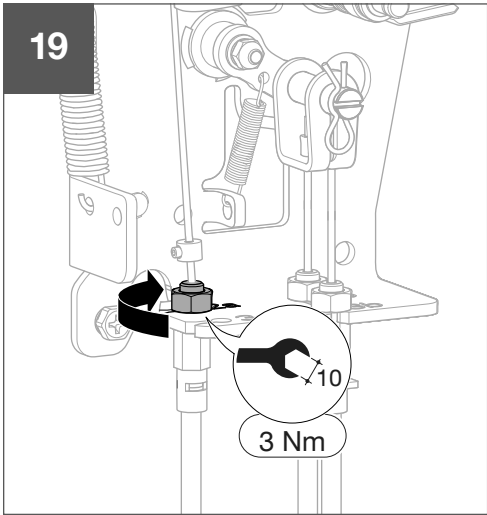

HWY236H

6LE007893A

3S

- ACB1 : 2b → 2a (ACB2)
- ACB1 : 3b → 3a (ACB3)
- ACB2 : 2b → 2a (ACB3)
- ACB2 : 3b → 3a (ACB1)
- ACB3 : 2b → 2a (ACB1)
- ACB3 : 3b → 3a (ACB2)

3Sx

- ACB1 : 2b → 2a (ACB2)
- ~~ACB1 : 3b → 3a (ACB3)~~
- ACB2 : 2b → 2a (ACB3)
- ACB2 : 3b → 3a (ACB1)
- ~~ACB3 : 2b → 2a (ACB1)~~
- ACB3 : 3b → 3a (ACB2)

Warning !
After setting, if cable management is changed, setting must be redo.

T

TEST WARNING → **6LE009728Aa**