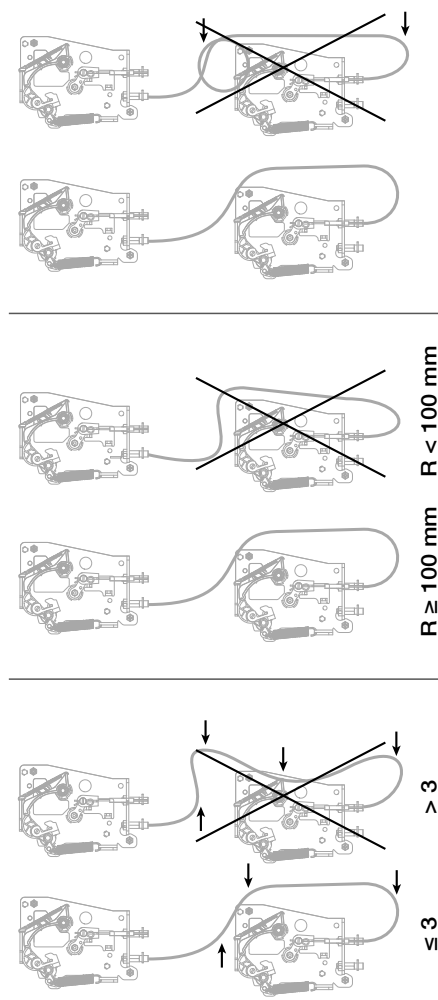

HWY236H

6LE007893A

3S

- ACB1 : 2b → 2a (ACB2)
- ACB1 : 3b → 3a (ACB3)
- ACB2 : 2b → 2a (ACB3)
- ACB2 : 3b → 3a (ACB1)
- ACB3 : 2b → 2a (ACB1)
- ACB3 : 3b → 3a (ACB2)

3Sx

- ACB1 : 2b → 2a (ACB2)
- ~~ACB1 : 3b → 3a (ACB3)~~
- ACB2 : 2b → 2a (ACB3)
- ACB2 : 3b → 3a (ACB1)
- ~~ACB3 : 2b → 2a (ACB1)~~
- ACB3 : 3b → 3a (ACB2)

Warning !
After setting, if cable management is changed, setting must be redo.

T

TEST WARNING → **6LE009728Aa**