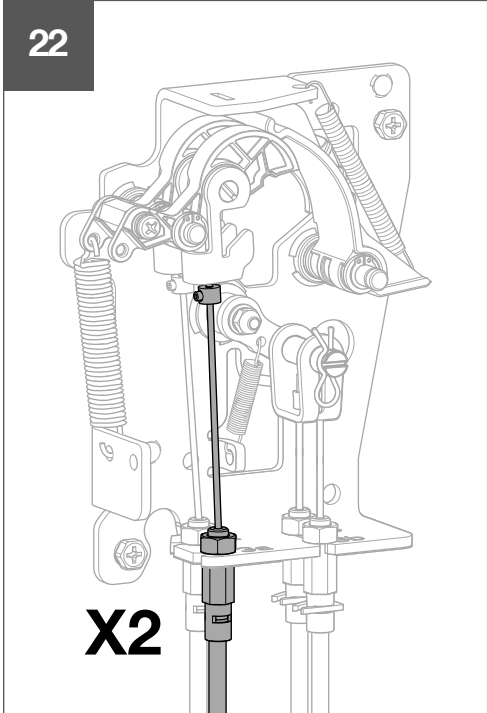

HWY236H

6LE007893A

3S

- ACB1 : 2b → 2a (ACB2)
- ACB1 : 3b → 3a (ACB3)
- ACB2 : 2b → 2a (ACB3)
- ACB2 : 3b → 3a (ACB1)
- ACB3 : 2b → 2a (ACB1)
- ACB3 : 3b → 3a (ACB2)

3Sx

- ACB1 : 2b → 2a (ACB2)
- ~~ACB1 : 3b → 3a (ACB3)~~
- ACB2 : 2b → 2a (ACB3)
- ACB2 : 3b → 3a (ACB1)
- ~~ACB3 : 2b → 2a (ACB1)~~
- ACB3 : 3b → 3a (ACB2)

Warning !
After setting, if cable management is changed, setting must be redo.

T

TEST WARNING → **6LE009728Aa**