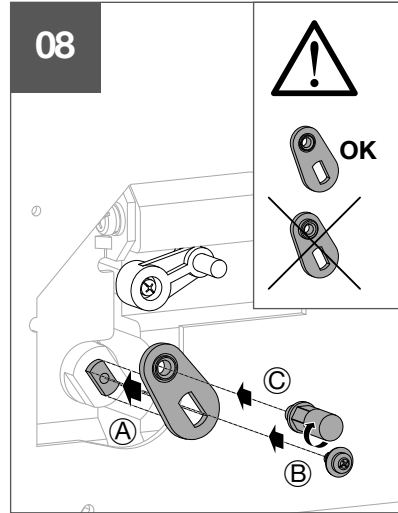

HWY236H

6LE007893A

3S

- ACB1 : 2b → 2a (ACB2)
- ACB1 : 3b → 3a (ACB3)
- ACB2 : 2b → 2a (ACB3)
- ACB2 : 3b → 3a (ACB1)
- ACB3 : 2b → 2a (ACB1)
- ACB3 : 3b → 3a (ACB2)

3Sx

- ACB1 : 2b → 2a (ACB2)
- ~~ACB1 : 3b → 3a (ACB3)~~
- ACB2 : 2b → 2a (ACB3)
- ACB2 : 3b → 3a (ACB1)
- ~~ACB3 : 2b → 2a (ACB1)~~
- ACB3 : 3b → 3a (ACB2)

Warning !
After setting, if cable management is changed, setting must be redo.

T

TEST WARNING → **6LE009728Aa**