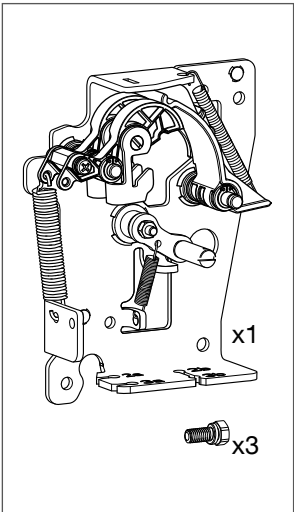

HWY236H

6LE007893A

3S

- ACB1 : 2b → 2a (ACB2)
- ACB1 : 3b → 3a (ACB3)
- ACB2 : 2b → 2a (ACB3)
- ACB2 : 3b → 3a (ACB1)
- ACB3 : 2b → 2a (ACB1)
- ACB3 : 3b → 3a (ACB2)

3Sx

- ACB1 : 2b → 2a (ACB2)
- ~~ACB1 : 3b → 3a (ACB3)~~
- ACB2 : 2b → 2a (ACB3)
- ACB2 : 3b → 3a (ACB1)
- ~~ACB3 : 2b → 2a (ACB1)~~
- ACB3 : 3b → 3a (ACB2)

Warning !
After setting, if cable management is changed, setting must be redo.

T

TEST WARNING → **6LE009728Aa**