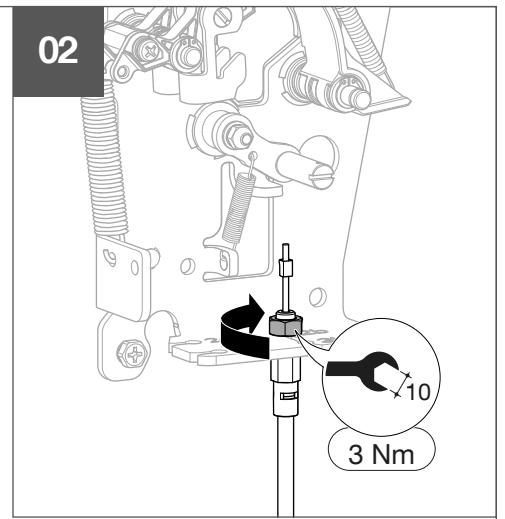

HWY236H

6LE007893A

3S

- ACB1 : 2b → 2a (ACB2)
- ACB1 : 3b → 3a (ACB3)
- ACB2 : 2b → 2a (ACB3)
- ACB2 : 3b → 3a (ACB1)
- ACB3 : 2b → 2a (ACB1)
- ACB3 : 3b → 3a (ACB2)

3Sx

- ACB1 : 2b → 2a (ACB2)
- ~~ACB1 : 3b → 3a (ACB3)~~
- ACB2 : 2b → 2a (ACB3)
- ACB2 : 3b → 3a (ACB1)
- ~~ACB3 : 2b → 2a (ACB1)~~
- ACB3 : 3b → 3a (ACB2)

Warning !
After setting, if cable management is changed, setting must be redo.

T

TEST WARNING → **6LE009728Aa**