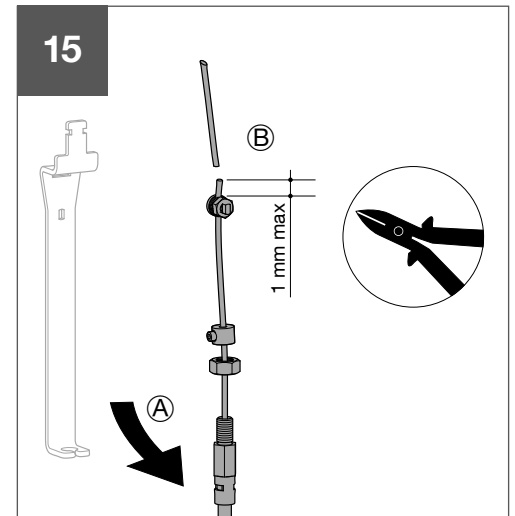

HWY236H

6LE007893A

3S

- ACB1 : 2b → 2a (ACB2)
- ACB1 : 3b → 3a (ACB3)
- ACB2 : 2b → 2a (ACB3)
- ACB2 : 3b → 3a (ACB1)
- ACB3 : 2b → 2a (ACB1)
- ACB3 : 3b → 3a (ACB2)

3Sx

- ACB1 : 2b → 2a (ACB2)
- ~~ACB1 : 3b → 3a (ACB3)~~
- ACB2 : 2b → 2a (ACB3)
- ACB2 : 3b → 3a (ACB1)
- ~~ACB3 : 2b → 2a (ACB1)~~
- ACB3 : 3b → 3a (ACB2)

Warning !
After setting, if cable management is changed, setting must be redo.

T

TEST WARNING → **6LE009728Aa**