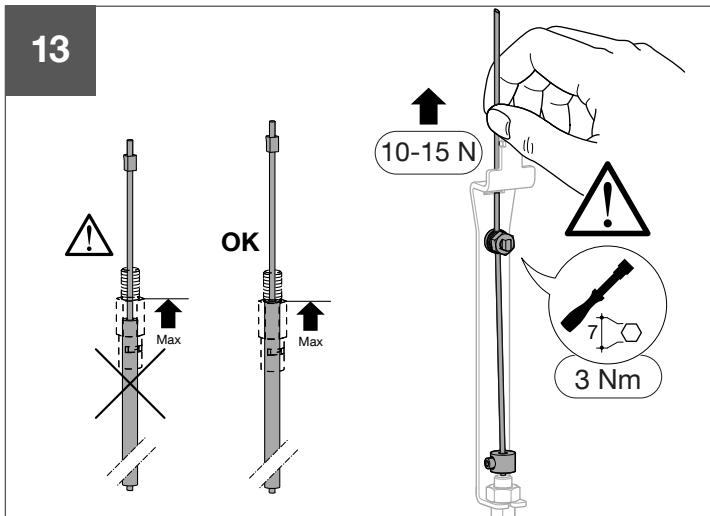

HWY236H

6LE007893A

3S

- ACB1 : 2b → 2a (ACB2)
- ACB1 : 3b → 3a (ACB3)
- ACB2 : 2b → 2a (ACB3)
- ACB2 : 3b → 3a (ACB1)
- ACB3 : 2b → 2a (ACB1)
- ACB3 : 3b → 3a (ACB2)

3Sx

- ACB1 : 2b → 2a (ACB2)
- ~~ACB1 : 3b → 3a (ACB3)~~
- ACB2 : 2b → 2a (ACB3)
- ACB2 : 3b → 3a (ACB1)
- ~~ACB3 : 2b → 2a (ACB1)~~
- ACB3 : 3b → 3a (ACB2)

Warning !
After setting, if cable management is changed, setting must be redo.

T

TEST WARNING → **6LE009728Aa**