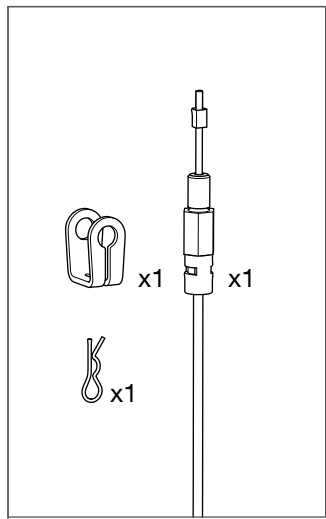

HWY236H

6LE007893A

3S

- ACB1 : 2b → 2a (ACB2)
- ACB1 : 3b → 3a (ACB3)
- ACB2 : 2b → 2a (ACB3)
- ACB2 : 3b → 3a (ACB1)
- ACB3 : 2b → 2a (ACB1)
- ACB3 : 3b → 3a (ACB2)

3Sx

- ACB1 : 2b → 2a (ACB2)
- ~~ACB1 : 3b → 3a (ACB3)~~
- ACB2 : 2b → 2a (ACB3)
- ACB2 : 3b → 3a (ACB1)
- ~~ACB3 : 2b → 2a (ACB1)~~
- ACB3 : 3b → 3a (ACB2)

Warning !
After setting, if cable management is changed, setting must be redo.

T

TEST WARNING → **6LE009728Aa**