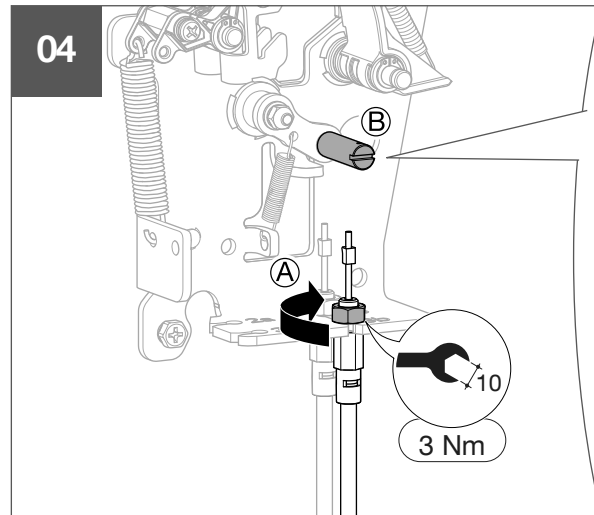

HWY236H

6LE007893A

3S

- ACB1 : 2b → 2a (ACB2)
- ACB1 : 3b → 3a (ACB3)
- ACB2 : 2b → 2a (ACB3)
- ACB2 : 3b → 3a (ACB1)
- ACB3 : 2b → 2a (ACB1)
- ACB3 : 3b → 3a (ACB2)

3Sx

- ACB1 : 2b → 2a (ACB2)
- ~~ACB1 : 3b → 3a (ACB3)~~
- ACB2 : 2b → 2a (ACB3)
- ACB2 : 3b → 3a (ACB1)
- ~~ACB3 : 2b → 2a (ACB1)~~
- ACB3 : 3b → 3a (ACB2)

Warning !
After setting, if cable management is changed, setting must be redo.

T

TEST WARNING → **6LE009728Aa**