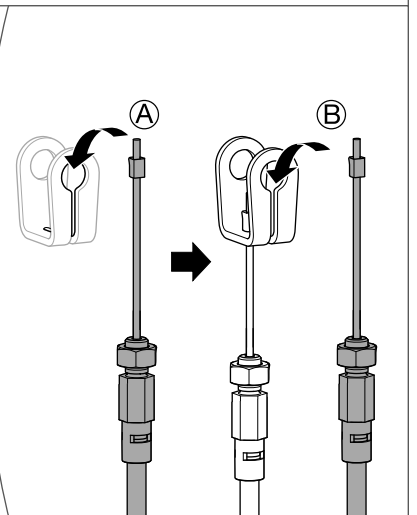

HWY236H

6LE007893A

3S

- ACB1 : 2b → 2a (ACB2)
- ACB1 : 3b → 3a (ACB3)
- ACB2 : 2b → 2a (ACB3)
- ACB2 : 3b → 3a (ACB1)
- ACB3 : 2b → 2a (ACB1)
- ACB3 : 3b → 3a (ACB2)

3Sx

- ACB1 : 2b → 2a (ACB2)
- ~~ACB1 : 3b → 3a (ACB3)~~
- ACB2 : 2b → 2a (ACB3)
- ACB2 : 3b → 3a (ACB1)
- ~~ACB3 : 2b → 2a (ACB1)~~
- ACB3 : 3b → 3a (ACB2)

Warning !
After setting, if cable management is changed, setting must be redo.

T

TEST WARNING → **6LE009728Aa**