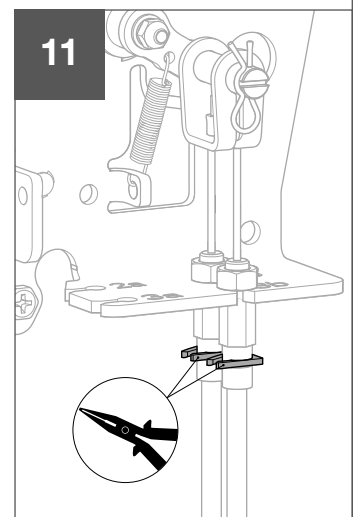

HWY236H

6LE007893A

3S

- ACB1 : 2b → 2a (ACB2)
- ACB1 : 3b → 3a (ACB3)
- ACB2 : 2b → 2a (ACB3)
- ACB2 : 3b → 3a (ACB1)
- ACB3 : 2b → 2a (ACB1)
- ACB3 : 3b → 3a (ACB2)

3Sx

- ACB1 : 2b → 2a (ACB2)
- ~~ACB1 : 3b → 3a (ACB3)~~
- ACB2 : 2b → 2a (ACB3)
- ACB2 : 3b → 3a (ACB1)
- ~~ACB3 : 2b → 2a (ACB1)~~
- ACB3 : 3b → 3a (ACB2)

Warning !
After setting, if cable management is changed, setting must be redo.

T

TEST WARNING → **6LE009728Aa**