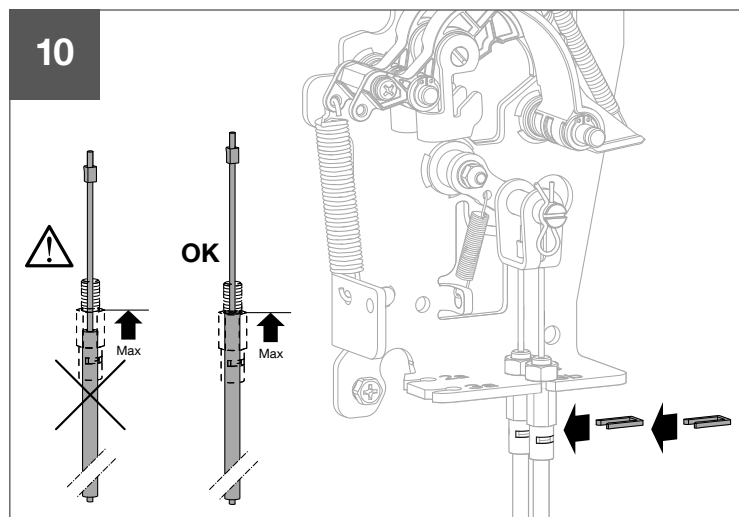

HWY236H

6LE007893A

3S

- ACB1 : 2b → 2a (ACB2)
- ACB1 : 3b → 3a (ACB3)
- ACB2 : 2b → 2a (ACB3)
- ACB2 : 3b → 3a (ACB1)
- ACB3 : 2b → 2a (ACB1)
- ACB3 : 3b → 3a (ACB2)

3Sx

- ACB1 : 2b → 2a (ACB2)
- ~~ACB1 : 3b → 3a (ACB3)~~
- ACB2 : 2b → 2a (ACB3)
- ACB2 : 3b → 3a (ACB1)
- ~~ACB3 : 2b → 2a (ACB1)~~
- ACB3 : 3b → 3a (ACB2)

Warning !
After setting, if cable management is changed, setting must be redo.

T

TEST WARNING → **6LE009728Aa**