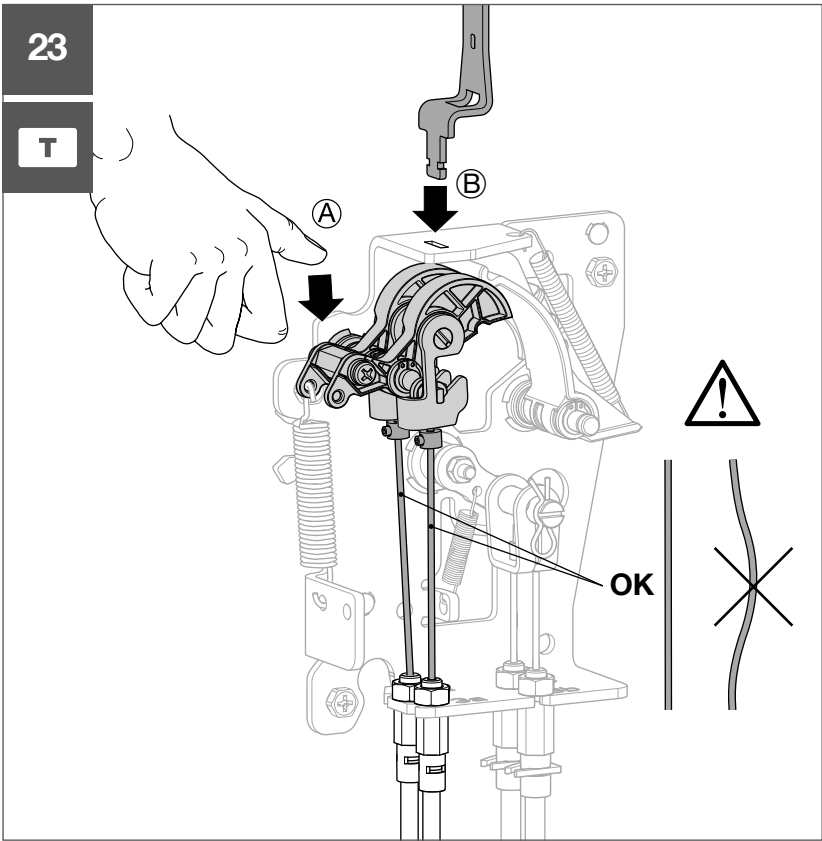

HWY236H

6LE007893A

3S

- ACB1 : 2b → 2a (ACB2)
- ACB1 : 3b → 3a (ACB3)
- ACB2 : 2b → 2a (ACB3)
- ACB2 : 3b → 3a (ACB1)
- ACB3 : 2b → 2a (ACB1)
- ACB3 : 3b → 3a (ACB2)

3Sx

- ACB1 : 2b → 2a (ACB2)
- ~~ACB1 : 3b → 3a (ACB3)~~
- ACB2 : 2b → 2a (ACB3)
- ACB2 : 3b → 3a (ACB1)
- ~~ACB3 : 2b → 2a (ACB1)~~
- ACB3 : 3b → 3a (ACB2)

Warning !
After setting, if cable management is changed, setting must be redo.

T

TEST WARNING → **6LE009728Aa**