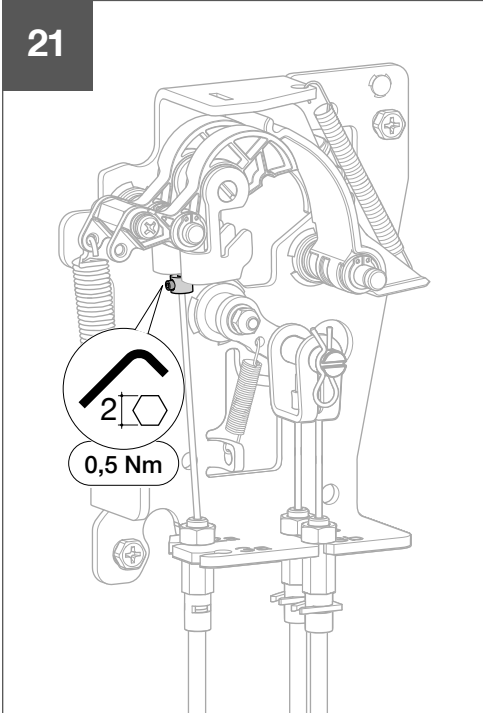

HWY236H

6LE007893A

3S

- ACB1 : 2b → 2a (ACB2)
- ACB1 : 3b → 3a (ACB3)
- ACB2 : 2b → 2a (ACB3)
- ACB2 : 3b → 3a (ACB1)
- ACB3 : 2b → 2a (ACB1)
- ACB3 : 3b → 3a (ACB2)

3Sx

- ACB1 : 2b → 2a (ACB2)
- ~~ACB1 : 3b → 3a (ACB3)~~
- ACB2 : 2b → 2a (ACB3)
- ACB2 : 3b → 3a (ACB1)
- ~~ACB3 : 2b → 2a (ACB1)~~
- ACB3 : 3b → 3a (ACB2)

Warning !
After setting, if cable management is changed, setting must be redo.

T

TEST WARNING → **6LE009728Aa**