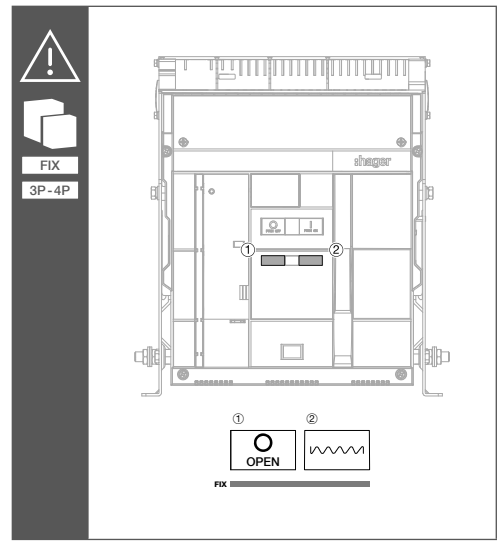

HWY236H

6LE007893A

3S

- ACB1 : 2b → 2a (ACB2)
- ACB1 : 3b → 3a (ACB3)
- ACB2 : 2b → 2a (ACB3)
- ACB2 : 3b → 3a (ACB1)
- ACB3 : 2b → 2a (ACB1)
- ACB3 : 3b → 3a (ACB2)

3Sx

- ACB1 : 2b → 2a (ACB2)
- ~~ACB1 : 3b → 3a (ACB3)~~
- ACB2 : 2b → 2a (ACB3)
- ACB2 : 3b → 3a (ACB1)
- ~~ACB3 : 2b → 2a (ACB1)~~
- ACB3 : 3b → 3a (ACB2)

Warning !
After setting, if cable management is changed, setting must be redo.

T

TEST WARNING → **6LE009728Aa**