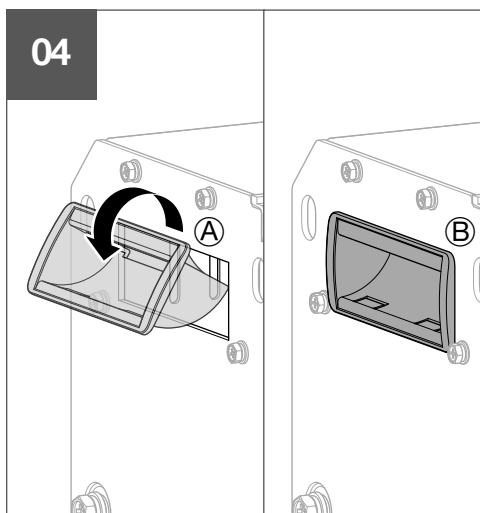

HWY236H

6LE007893A

3S

- ACB1 : 2b → 2a (ACB2)
- ACB1 : 3b → 3a (ACB3)
- ACB2 : 2b → 2a (ACB3)
- ACB2 : 3b → 3a (ACB1)
- ACB3 : 2b → 2a (ACB1)
- ACB3 : 3b → 3a (ACB2)

3Sx

- ACB1 : 2b → 2a (ACB2)
- ~~ACB1 : 3b → 3a (ACB3)~~
- ACB2 : 2b → 2a (ACB3)
- ACB2 : 3b → 3a (ACB1)
- ~~ACB3 : 2b → 2a (ACB1)~~
- ACB3 : 3b → 3a (ACB2)

Warning !
After setting, if cable management is changed, setting must be redo.

T

TEST WARNING → **6LE009728Aa**