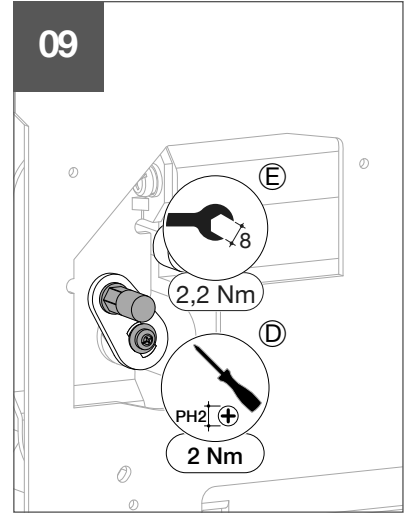

HWY236H

6LE007893A

3S

- ACB1 : 2b → 2a (ACB2)
- ACB1 : 3b → 3a (ACB3)
- ACB2 : 2b → 2a (ACB3)
- ACB2 : 3b → 3a (ACB1)
- ACB3 : 2b → 2a (ACB1)
- ACB3 : 3b → 3a (ACB2)

3Sx

- ACB1 : 2b → 2a (ACB2)
- ~~ACB1 : 3b → 3a (ACB3)~~
- ACB2 : 2b → 2a (ACB3)
- ACB2 : 3b → 3a (ACB1)
- ~~ACB3 : 2b → 2a (ACB1)~~
- ACB3 : 3b → 3a (ACB2)

Warning !
After setting, if cable management is changed, setting must be redo.

T

TEST WARNING → **6LE009728Aa**