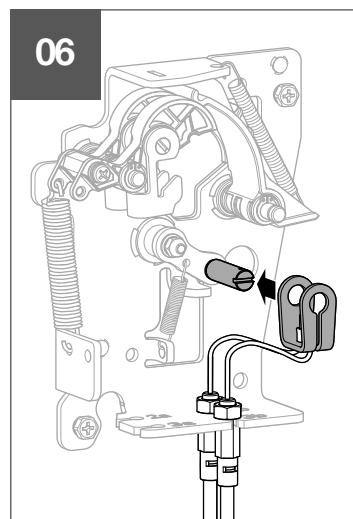

HWY236H

6LE007893A

3S

- ACB1 : 2b → 2a (ACB2)
- ACB1 : 3b → 3a (ACB3)
- ACB2 : 2b → 2a (ACB3)
- ACB2 : 3b → 3a (ACB1)
- ACB3 : 2b → 2a (ACB1)
- ACB3 : 3b → 3a (ACB2)

3Sx

- ACB1 : 2b → 2a (ACB2)
- ~~ACB1 : 3b → 3a (ACB3)~~
- ACB2 : 2b → 2a (ACB3)
- ACB2 : 3b → 3a (ACB1)
- ~~ACB3 : 2b → 2a (ACB1)~~
- ACB3 : 3b → 3a (ACB2)

Warning !
After setting, if cable management is changed, setting must be redo.

T

TEST WARNING → **6LE009728Aa**