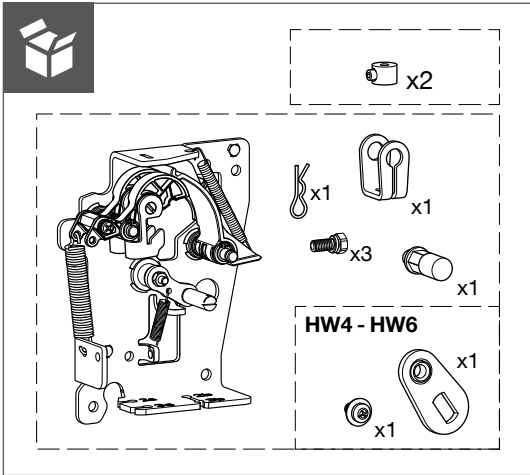

HWY236H

6LE007893A

3S

- ACB1 : 2b → 2a (ACB2)
- ACB1 : 3b → 3a (ACB3)
- ACB2 : 2b → 2a (ACB3)
- ACB2 : 3b → 3a (ACB1)
- ACB3 : 2b → 2a (ACB1)
- ACB3 : 3b → 3a (ACB2)

3Sx

- ACB1 : 2b → 2a (ACB2)
- ~~ACB1 : 3b → 3a (ACB3)~~
- ACB2 : 2b → 2a (ACB3)
- ACB2 : 3b → 3a (ACB1)
- ~~ACB3 : 2b → 2a (ACB1)~~
- ACB3 : 3b → 3a (ACB2)

Warning !
After setting, if cable management is changed, setting must be redo.

T

TEST WARNING → **6LE009728Aa**