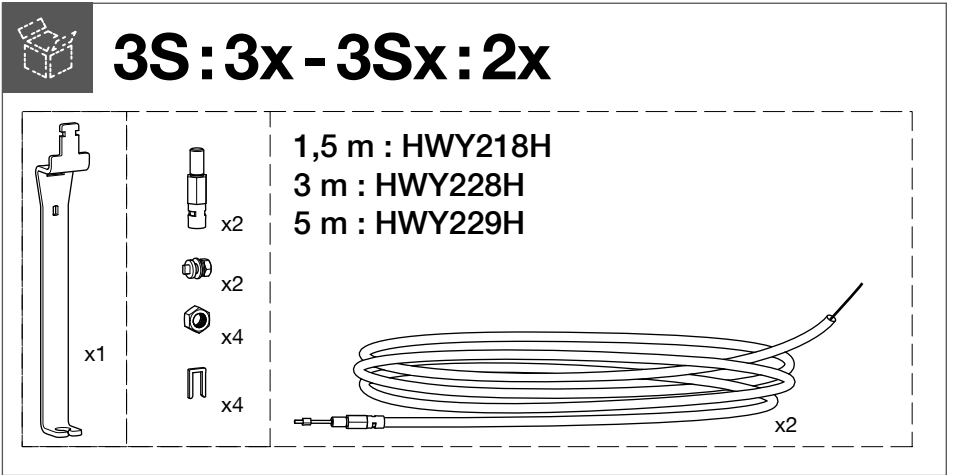

HWY236H

6LE007893A

3S

- ACB1 : 2b → 2a (ACB2)
- ACB1 : 3b → 3a (ACB3)
- ACB2 : 2b → 2a (ACB3)
- ACB2 : 3b → 3a (ACB1)
- ACB3 : 2b → 2a (ACB1)
- ACB3 : 3b → 3a (ACB2)

3Sx

- ACB1 : 2b → 2a (ACB2)
- ~~ACB1 : 3b → 3a (ACB3)~~
- ACB2 : 2b → 2a (ACB3)
- ACB2 : 3b → 3a (ACB1)
- ~~ACB3 : 2b → 2a (ACB1)~~
- ACB3 : 3b → 3a (ACB2)

Warning !
After setting, if cable management is changed, setting must be redo.

T

TEST WARNING → **6LE009728Aa**