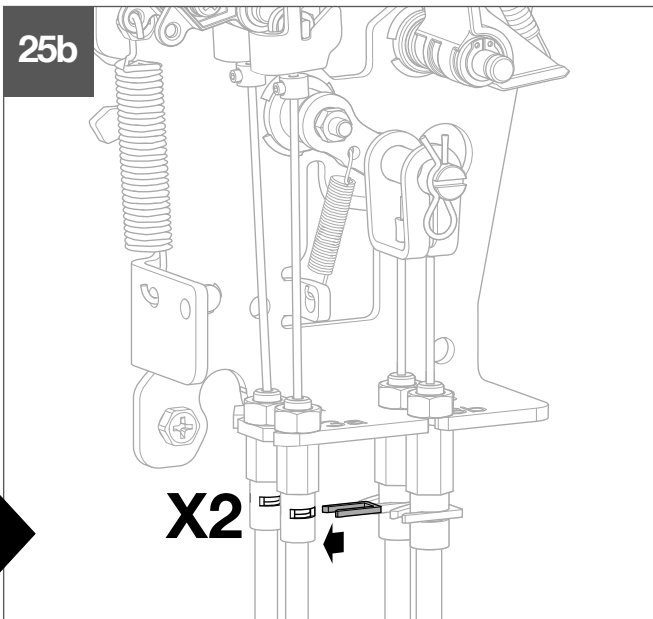

HWY236H

6LE007893A

3S

- ACB1 : 2b → 2a (ACB2)
- ACB1 : 3b → 3a (ACB3)
- ACB2 : 2b → 2a (ACB3)
- ACB2 : 3b → 3a (ACB1)
- ACB3 : 2b → 2a (ACB1)
- ACB3 : 3b → 3a (ACB2)

3Sx

- ACB1 : 2b → 2a (ACB2)
- ~~ACB1 : 3b → 3a (ACB3)~~
- ACB2 : 2b → 2a (ACB3)
- ACB2 : 3b → 3a (ACB1)
- ~~ACB3 : 2b → 2a (ACB1)~~
- ACB3 : 3b → 3a (ACB2)

Warning !
After setting, if cable management is changed, setting must be redo.

T

TEST WARNING → **6LE009728Aa**