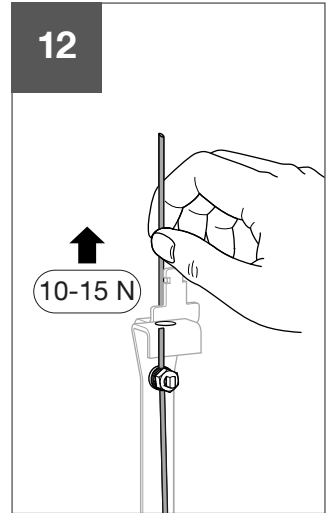

HWY236H

6LE007893A

3S

- ACB1 : 2b → 2a (ACB2)
- ACB1 : 3b → 3a (ACB3)
- ACB2 : 2b → 2a (ACB3)
- ACB2 : 3b → 3a (ACB1)
- ACB3 : 2b → 2a (ACB1)
- ACB3 : 3b → 3a (ACB2)

3Sx

- ACB1 : 2b → 2a (ACB2)
- ~~ACB1 : 3b → 3a (ACB3)~~
- ACB2 : 2b → 2a (ACB3)
- ACB2 : 3b → 3a (ACB1)
- ~~ACB3 : 2b → 2a (ACB1)~~
- ACB3 : 3b → 3a (ACB2)

Warning !
After setting, if cable management is changed, setting must be redo.

T

TEST WARNING → **6LE009728Aa**