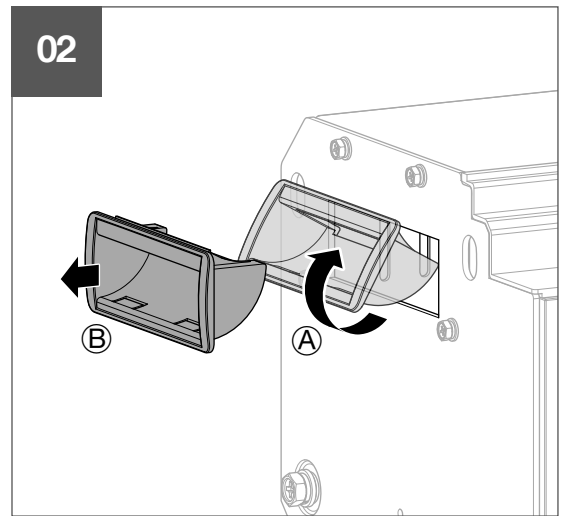

HWY236H

6LE007893A

3S

- ACB1 : 2b → 2a (ACB2)
- ACB1 : 3b → 3a (ACB3)
- ACB2 : 2b → 2a (ACB3)
- ACB2 : 3b → 3a (ACB1)
- ACB3 : 2b → 2a (ACB1)
- ACB3 : 3b → 3a (ACB2)

3Sx

- ACB1 : 2b → 2a (ACB2)
- ~~ACB1 : 3b → 3a (ACB3)~~
- ACB2 : 2b → 2a (ACB3)
- ACB2 : 3b → 3a (ACB1)
- ~~ACB3 : 2b → 2a (ACB1)~~
- ACB3 : 3b → 3a (ACB2)

Warning !
After setting, if cable management is changed, setting must be redo.

T

TEST WARNING → **6LE009728Aa**