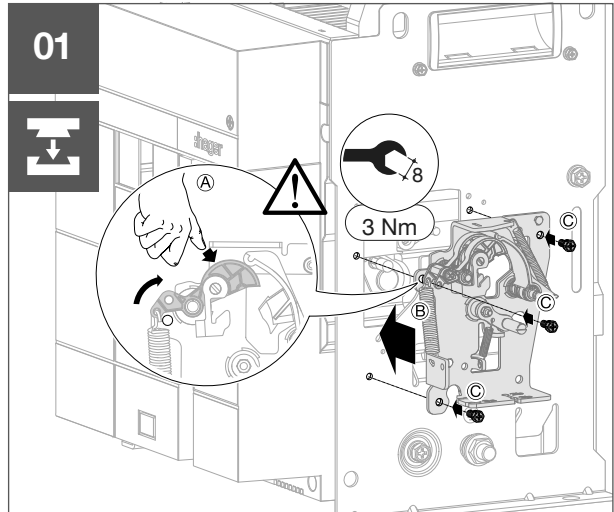

HWY236H

6LE007893A

3S

- ACB1 : 2b → 2a (ACB2)
- ACB1 : 3b → 3a (ACB3)
- ACB2 : 2b → 2a (ACB3)
- ACB2 : 3b → 3a (ACB1)
- ACB3 : 2b → 2a (ACB1)
- ACB3 : 3b → 3a (ACB2)

3Sx

- ACB1 : 2b → 2a (ACB2)
- ~~ACB1 : 3b → 3a (ACB3)~~
- ACB2 : 2b → 2a (ACB3)
- ACB2 : 3b → 3a (ACB1)
- ~~ACB3 : 2b → 2a (ACB1)~~
- ACB3 : 3b → 3a (ACB2)

Warning !
After setting, if cable management is changed, setting must be redo.

T

TEST WARNING → **6LE009728Aa**