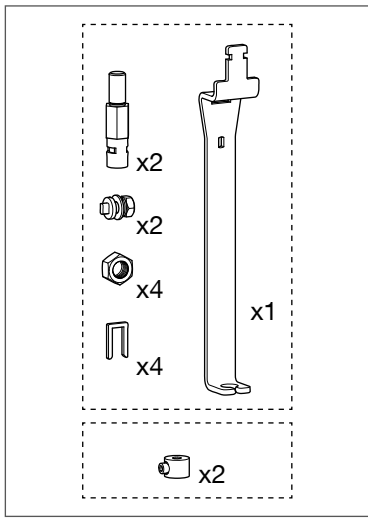

HWY236H

6LE007893A

3S

- ACB1 : 2b → 2a (ACB2)
- ACB1 : 3b → 3a (ACB3)
- ACB2 : 2b → 2a (ACB3)
- ACB2 : 3b → 3a (ACB1)
- ACB3 : 2b → 2a (ACB1)
- ACB3 : 3b → 3a (ACB2)

3Sx

- ACB1 : 2b → 2a (ACB2)
- ~~ACB1 : 3b → 3a (ACB3)~~
- ACB2 : 2b → 2a (ACB3)
- ACB2 : 3b → 3a (ACB1)
- ~~ACB3 : 2b → 2a (ACB1)~~
- ACB3 : 3b → 3a (ACB2)

Warning !
After setting, if cable management is changed, setting must be redo.

T

TEST WARNING → **6LE009728Aa**