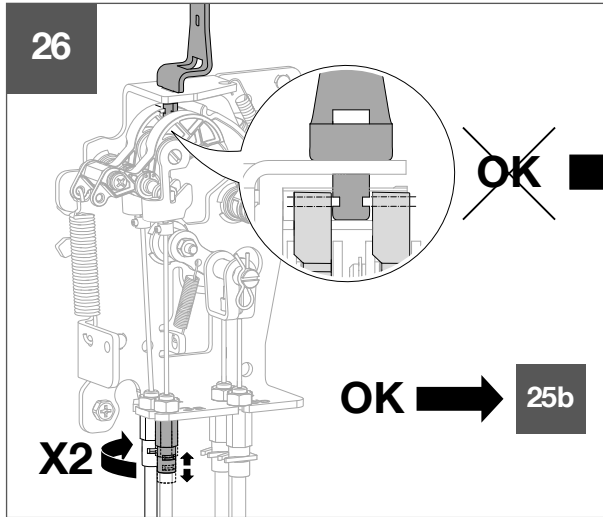

HWY236H

6LE007893A

3S

- ACB1 : 2b → 2a (ACB2)
- ACB1 : 3b → 3a (ACB3)
- ACB2 : 2b → 2a (ACB3)
- ACB2 : 3b → 3a (ACB1)
- ACB3 : 2b → 2a (ACB1)
- ACB3 : 3b → 3a (ACB2)

3Sx

- ACB1 : 2b → 2a (ACB2)
- ~~ACB1 : 3b → 3a (ACB3)~~
- ACB2 : 2b → 2a (ACB3)
- ACB2 : 3b → 3a (ACB1)
- ~~ACB3 : 2b → 2a (ACB1)~~
- ACB3 : 3b → 3a (ACB2)

Warning !
After setting, if cable management is changed, setting must be redo.

T

TEST WARNING → **6LE009728Aa**