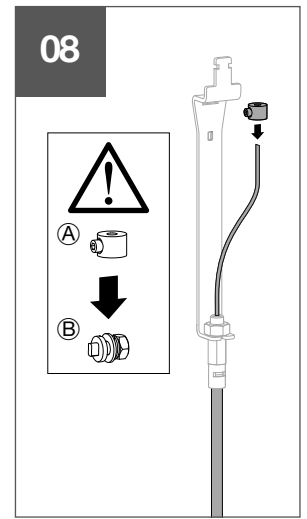

HWY236H

6LE007893A

3S

- ACB1 : 2b → 2a (ACB2)
- ACB1 : 3b → 3a (ACB3)
- ACB2 : 2b → 2a (ACB3)
- ACB2 : 3b → 3a (ACB1)
- ACB3 : 2b → 2a (ACB1)
- ACB3 : 3b → 3a (ACB2)

3Sx

- ACB1 : 2b → 2a (ACB2)
- ~~ACB1 : 3b → 3a (ACB3)~~
- ACB2 : 2b → 2a (ACB3)
- ACB2 : 3b → 3a (ACB1)
- ~~ACB3 : 2b → 2a (ACB1)~~
- ACB3 : 3b → 3a (ACB2)

Warning !
After setting, if cable management is changed, setting must be redo.

T

TEST WARNING → **6LE009728Aa**