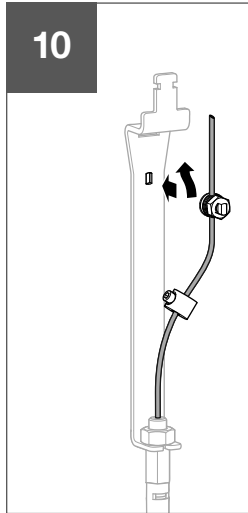

HWY236H

6LE007893A

3S

- ACB1 : 2b → 2a (ACB2)
- ACB1 : 3b → 3a (ACB3)
- ACB2 : 2b → 2a (ACB3)
- ACB2 : 3b → 3a (ACB1)
- ACB3 : 2b → 2a (ACB1)
- ACB3 : 3b → 3a (ACB2)

3Sx

- ACB1 : 2b → 2a (ACB2)
- ~~ACB1 : 3b → 3a (ACB3)~~
- ACB2 : 2b → 2a (ACB3)
- ACB2 : 3b → 3a (ACB1)
- ~~ACB3 : 2b → 2a (ACB1)~~
- ACB3 : 3b → 3a (ACB2)

Warning !
After setting, if cable management is changed, setting must be redo.

T

TEST WARNING → **6LE009728Aa**