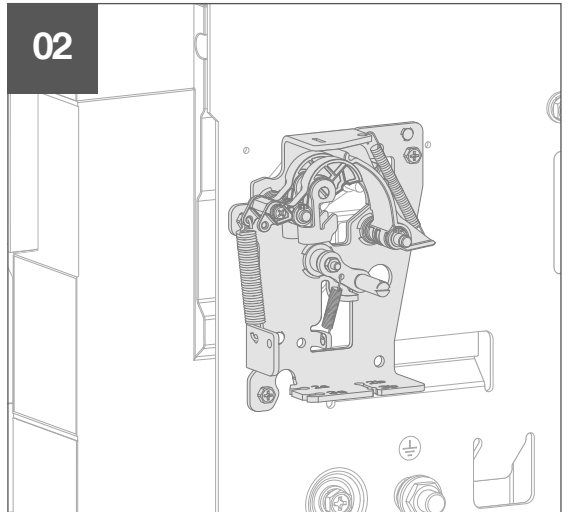

HWY236H

6LE007893A

3S

- ACB1 : 2b → 2a (ACB2)
- ACB1 : 3b → 3a (ACB3)
- ACB2 : 2b → 2a (ACB3)
- ACB2 : 3b → 3a (ACB1)
- ACB3 : 2b → 2a (ACB1)
- ACB3 : 3b → 3a (ACB2)

3Sx

- ACB1 : 2b → 2a (ACB2)
- ~~ACB1 : 3b → 3a (ACB3)~~
- ACB2 : 2b → 2a (ACB3)
- ACB2 : 3b → 3a (ACB1)
- ~~ACB3 : 2b → 2a (ACB1)~~
- ACB3 : 3b → 3a (ACB2)

Warning !
After setting, if cable management is changed, setting must be redo.

T

TEST WARNING → **6LE009728Aa**