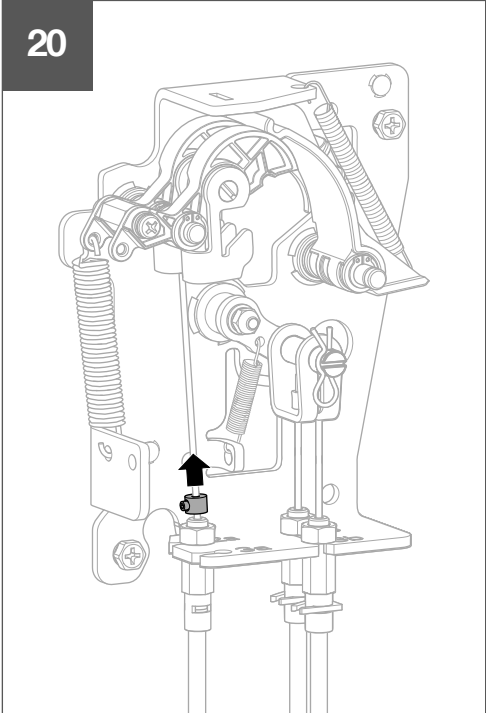

HWY236H

6LE007893A

3S

- ACB1 : 2b → 2a (ACB2)
- ACB1 : 3b → 3a (ACB3)
- ACB2 : 2b → 2a (ACB3)
- ACB2 : 3b → 3a (ACB1)
- ACB3 : 2b → 2a (ACB1)
- ACB3 : 3b → 3a (ACB2)

3Sx

- ACB1 : 2b → 2a (ACB2)
- ~~ACB1 : 3b → 3a (ACB3)~~
- ACB2 : 2b → 2a (ACB3)
- ACB2 : 3b → 3a (ACB1)
- ~~ACB3 : 2b → 2a (ACB1)~~
- ACB3 : 3b → 3a (ACB2)

Warning !
After setting, if cable management is changed, setting must be redo.

T

TEST WARNING → **6LE009728Aa**