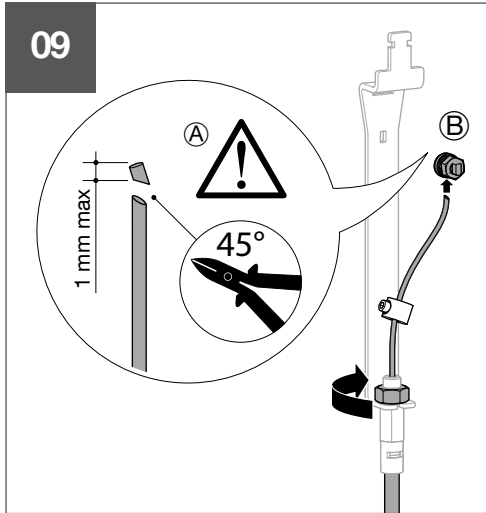

HWY236H

6LE007893A

3S

- ACB1 : 2b → 2a (ACB2)
- ACB1 : 3b → 3a (ACB3)
- ACB2 : 2b → 2a (ACB3)
- ACB2 : 3b → 3a (ACB1)
- ACB3 : 2b → 2a (ACB1)
- ACB3 : 3b → 3a (ACB2)

3Sx

- ACB1 : 2b → 2a (ACB2)
- ~~ACB1 : 3b → 3a (ACB3)~~
- ACB2 : 2b → 2a (ACB3)
- ACB2 : 3b → 3a (ACB1)
- ~~ACB3 : 2b → 2a (ACB1)~~
- ACB3 : 3b → 3a (ACB2)

Warning !
After setting, if cable management is changed, setting must be redo.

T

TEST WARNING → **6LE009728Aa**