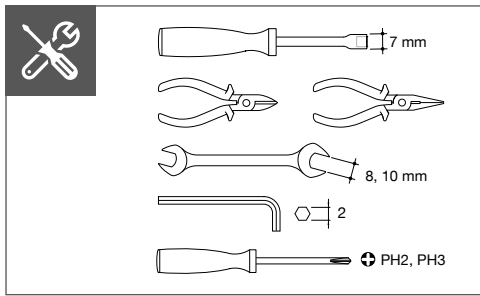

HWY236H

6LE007893A

3S

- ACB1 : 2b → 2a (ACB2)
- ACB1 : 3b → 3a (ACB3)
- ACB2 : 2b → 2a (ACB3)
- ACB2 : 3b → 3a (ACB1)
- ACB3 : 2b → 2a (ACB1)
- ACB3 : 3b → 3a (ACB2)

3Sx

- ACB1 : 2b → 2a (ACB2)
- ~~ACB1 : 3b → 3a (ACB3)~~
- ACB2 : 2b → 2a (ACB3)
- ACB2 : 3b → 3a (ACB1)
- ~~ACB3 : 2b → 2a (ACB1)~~
- ACB3 : 3b → 3a (ACB2)

Warning !
After setting, if cable management is changed, setting must be redo.

T

TEST WARNING → **6LE009728Aa**