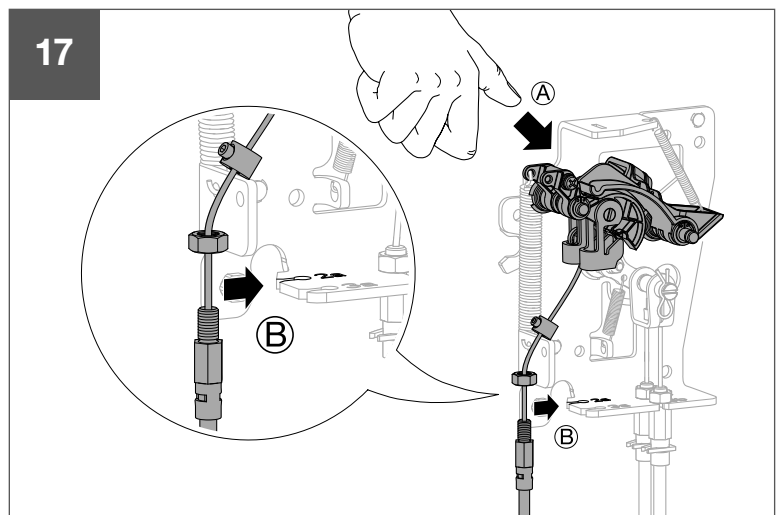

HWY236H

6LE007893A

3S

- ACB1 : 2b → 2a (ACB2)
- ACB1 : 3b → 3a (ACB3)
- ACB2 : 2b → 2a (ACB3)
- ACB2 : 3b → 3a (ACB1)
- ACB3 : 2b → 2a (ACB1)
- ACB3 : 3b → 3a (ACB2)

3Sx

- ACB1 : 2b → 2a (ACB2)
- ~~ACB1 : 3b → 3a (ACB3)~~
- ACB2 : 2b → 2a (ACB3)
- ACB2 : 3b → 3a (ACB1)
- ~~ACB3 : 2b → 2a (ACB1)~~
- ACB3 : 3b → 3a (ACB2)

Warning !
After setting, if cable management is changed, setting must be redo.

T

TEST WARNING → **6LE009728Aa**