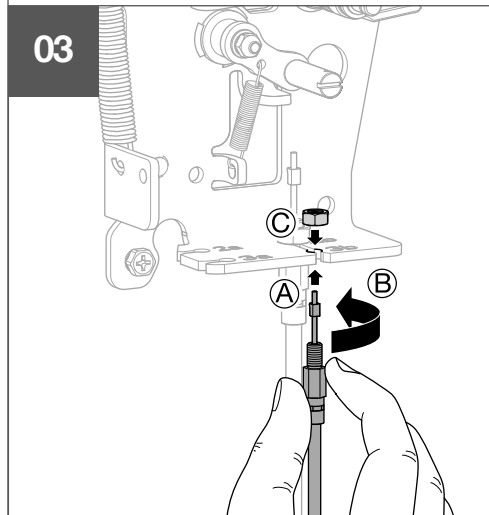

HWY236H

6LE007893A

3S

- ACB1 : 2b → 2a (ACB2)
- ACB1 : 3b → 3a (ACB3)
- ACB2 : 2b → 2a (ACB3)
- ACB2 : 3b → 3a (ACB1)
- ACB3 : 2b → 2a (ACB1)
- ACB3 : 3b → 3a (ACB2)

3Sx

- ACB1 : 2b → 2a (ACB2)
- ~~ACB1 : 3b → 3a (ACB3)~~
- ACB2 : 2b → 2a (ACB3)
- ACB2 : 3b → 3a (ACB1)
- ~~ACB3 : 2b → 2a (ACB1)~~
- ACB3 : 3b → 3a (ACB2)

Warning !
After setting, if cable management is changed, setting must be redo.

T

TEST WARNING → **6LE009728Aa**