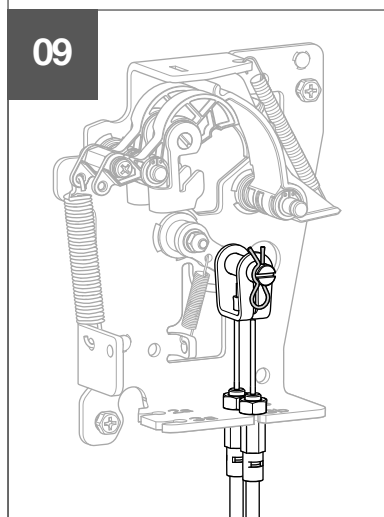

HWY236H

6LE007893A

3S

- ACB1 : 2b → 2a (ACB2)
- ACB1 : 3b → 3a (ACB3)
- ACB2 : 2b → 2a (ACB3)
- ACB2 : 3b → 3a (ACB1)
- ACB3 : 2b → 2a (ACB1)
- ACB3 : 3b → 3a (ACB2)

3Sx

- ACB1 : 2b → 2a (ACB2)
- ~~ACB1 : 3b → 3a (ACB3)~~
- ACB2 : 2b → 2a (ACB3)
- ACB2 : 3b → 3a (ACB1)
- ~~ACB3 : 2b → 2a (ACB1)~~
- ACB3 : 3b → 3a (ACB2)

Warning !
After setting, if cable management is changed, setting must be redo.

T

TEST WARNING → **6LE009728Aa**