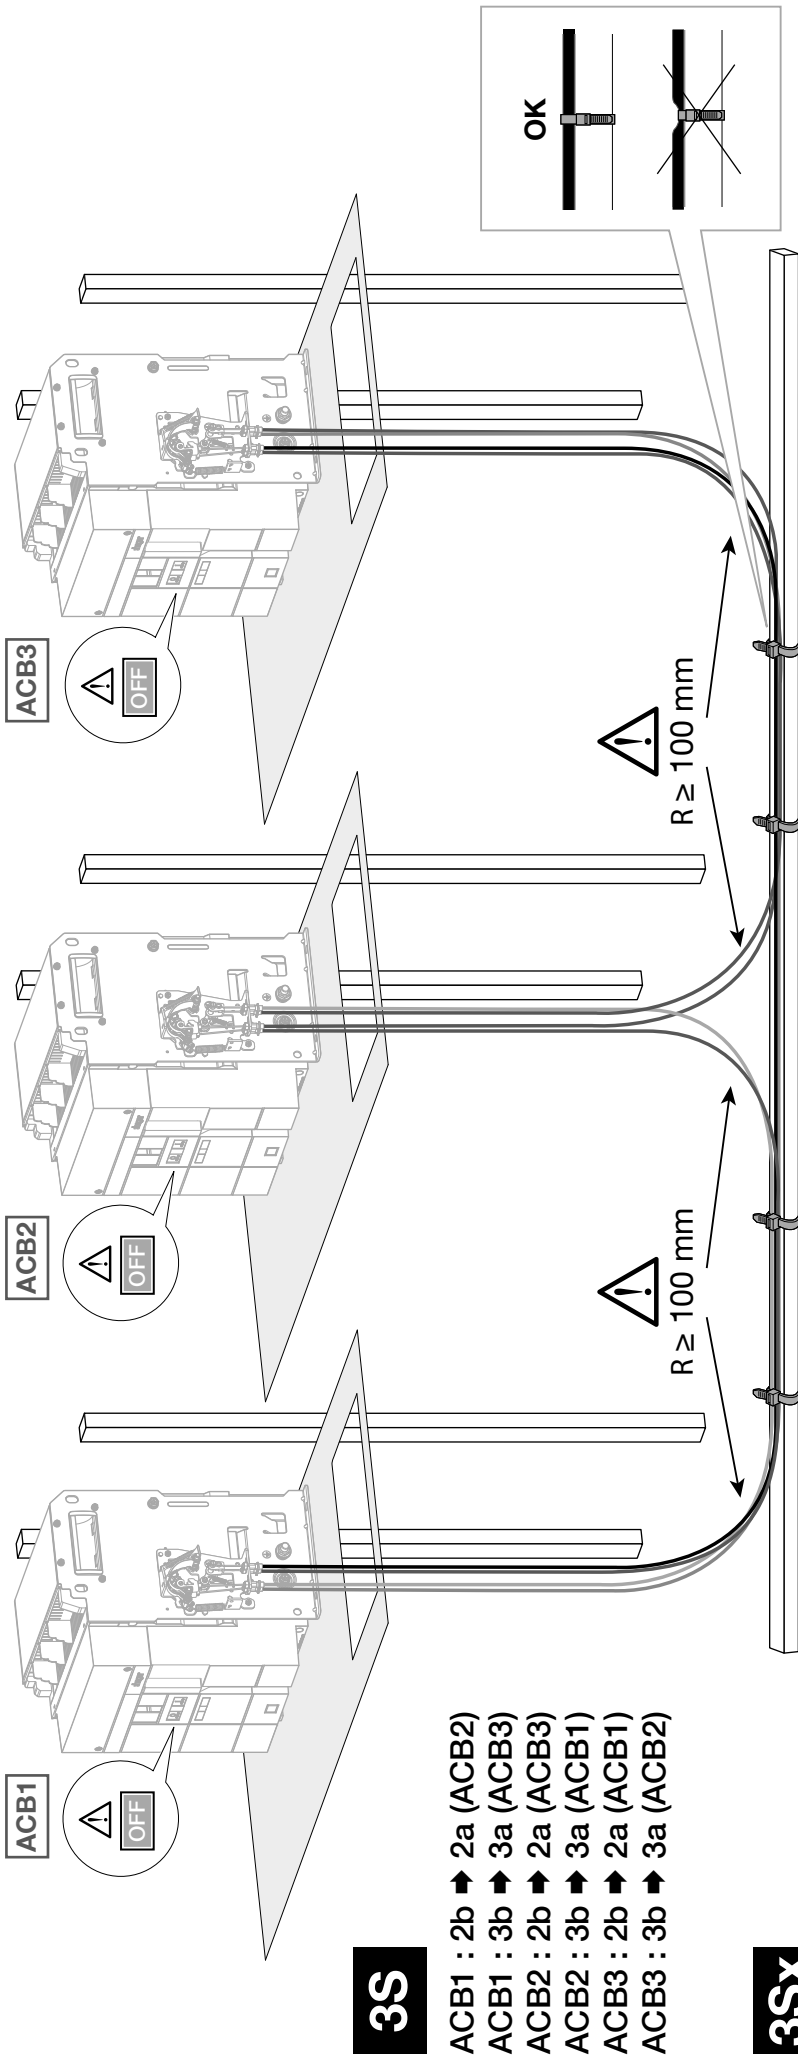

HWY236H

6LE007893A

3S

- ACB1 : 2b → 2a (ACB2)
- ACB1 : 3b → 3a (ACB3)
- ACB2 : 2b → 2a (ACB3)
- ACB2 : 3b → 3a (ACB1)
- ACB3 : 2b → 2a (ACB1)
- ACB3 : 3b → 3a (ACB2)

3Sx

- ACB1 : 2b → 2a (ACB2)
- ~~ACB1 : 3b → 3a (ACB3)~~
- ACB2 : 2b → 2a (ACB3)
- ACB2 : 3b → 3a (ACB1)
- ~~ACB3 : 2b → 2a (ACB1)~~
- ACB3 : 3b → 3a (ACB2)

Warning !
After setting, if cable management is changed, setting must be redo.

T

TEST WARNING → **6LE009728Aa**