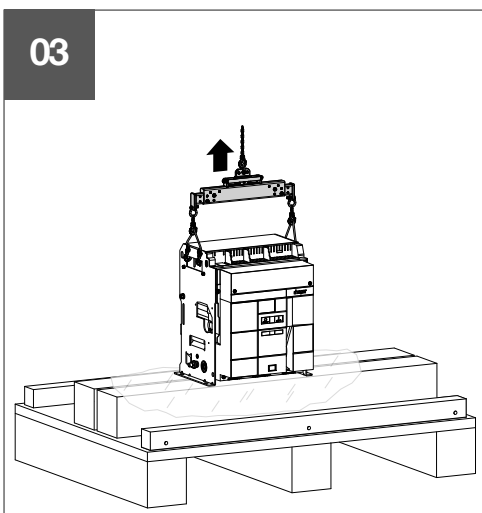

HWY236H

6LE007893A

3S

- ACB1 : 2b → 2a (ACB2)
- ACB1 : 3b → 3a (ACB3)
- ACB2 : 2b → 2a (ACB3)
- ACB2 : 3b → 3a (ACB1)
- ACB3 : 2b → 2a (ACB1)
- ACB3 : 3b → 3a (ACB2)

3Sx

- ACB1 : 2b → 2a (ACB2)
- ~~ACB1 : 3b → 3a (ACB3)~~
- ACB2 : 2b → 2a (ACB3)
- ACB2 : 3b → 3a (ACB1)
- ~~ACB3 : 2b → 2a (ACB1)~~
- ACB3 : 3b → 3a (ACB2)

Warning !
After setting, if cable management is changed, setting must be redo.

T

TEST WARNING → **6LE009728Aa**