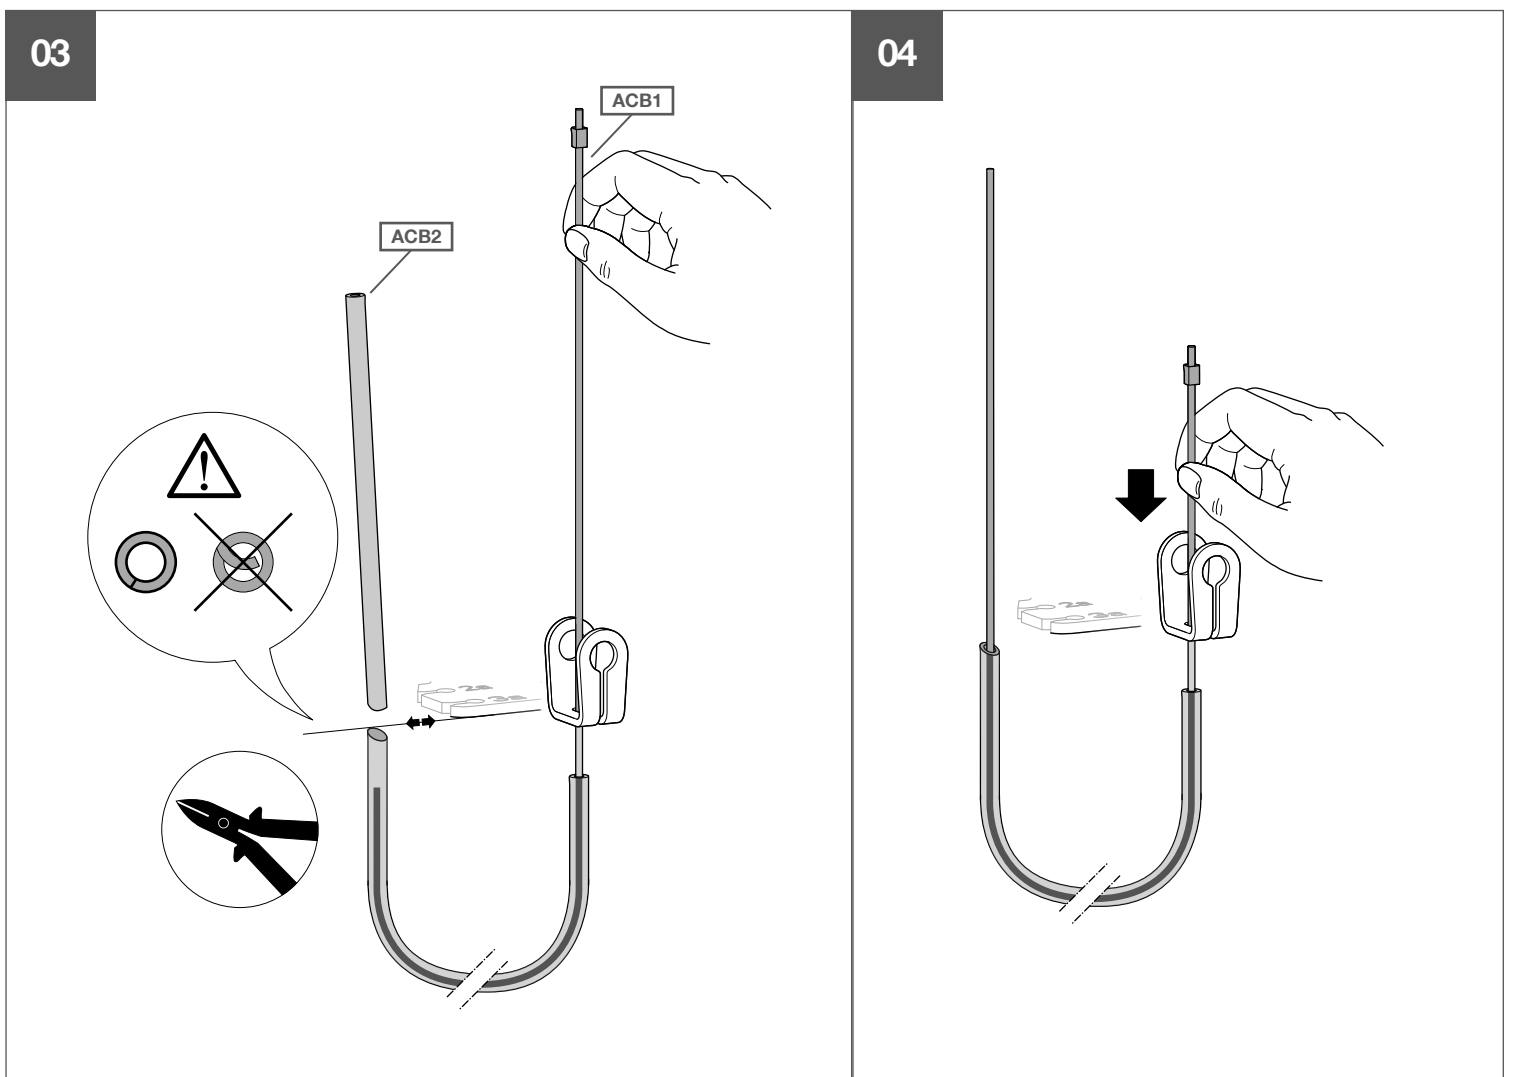

HWY236H

6LE007893A

3S

- ACB1 : 2b → 2a (ACB2)
- ACB1 : 3b → 3a (ACB3)
- ACB2 : 2b → 2a (ACB3)
- ACB2 : 3b → 3a (ACB1)
- ACB3 : 2b → 2a (ACB1)
- ACB3 : 3b → 3a (ACB2)

3Sx

- ACB1 : 2b → 2a (ACB2)
- ~~ACB1 : 3b → 3a (ACB3)~~
- ACB2 : 2b → 2a (ACB3)
- ACB2 : 3b → 3a (ACB1)
- ~~ACB3 : 2b → 2a (ACB1)~~
- ACB3 : 3b → 3a (ACB2)

Warning !
After setting, if cable management is changed, setting must be redo.

T

TEST WARNING → **6LE009728Aa**