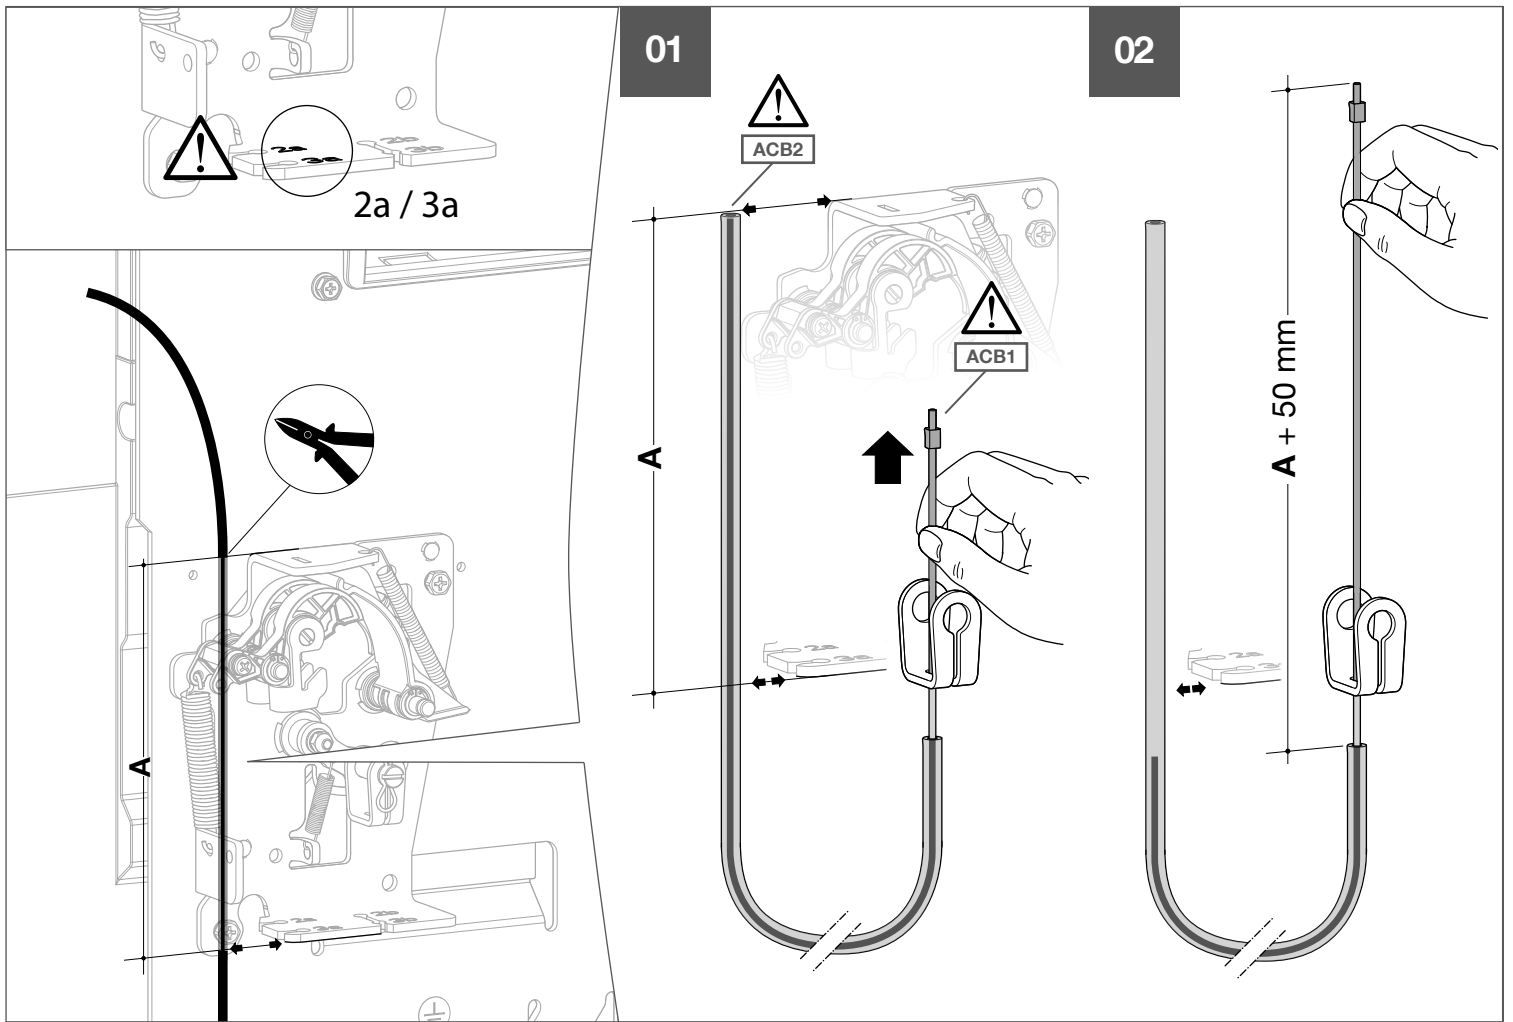

HWY236H

6LE007893A

3S

- ACB1 : 2b → 2a (ACB2)
- ACB1 : 3b → 3a (ACB3)
- ACB2 : 2b → 2a (ACB3)
- ACB2 : 3b → 3a (ACB1)
- ACB3 : 2b → 2a (ACB1)
- ACB3 : 3b → 3a (ACB2)

3Sx

- ACB1 : 2b → 2a (ACB2)
- ~~ACB1 : 3b → 3a (ACB3)~~
- ACB2 : 2b → 2a (ACB3)
- ACB2 : 3b → 3a (ACB1)
- ~~ACB3 : 2b → 2a (ACB1)~~
- ACB3 : 3b → 3a (ACB2)

Warning !
After setting, if cable management is changed, setting must be redo.

T

TEST WARNING → **6LE009728Aa**