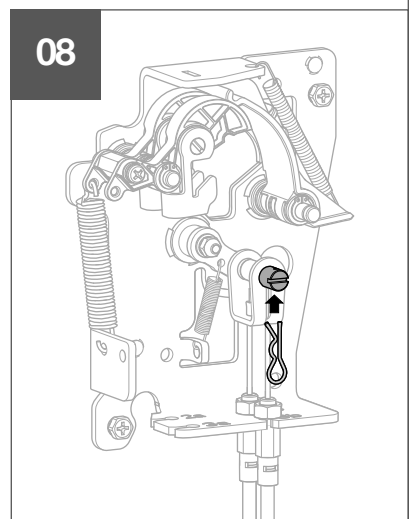

HWY236H

6LE007893A

3S

- ACB1 : 2b → 2a (ACB2)
- ACB1 : 3b → 3a (ACB3)
- ACB2 : 2b → 2a (ACB3)
- ACB2 : 3b → 3a (ACB1)
- ACB3 : 2b → 2a (ACB1)
- ACB3 : 3b → 3a (ACB2)

3Sx

- ACB1 : 2b → 2a (ACB2)
- ~~ACB1 : 3b → 3a (ACB3)~~
- ACB2 : 2b → 2a (ACB3)
- ACB2 : 3b → 3a (ACB1)
- ~~ACB3 : 2b → 2a (ACB1)~~
- ACB3 : 3b → 3a (ACB2)

Warning !
After setting, if cable management is changed, setting must be redo.

T

TEST WARNING → **6LE009728Aa**