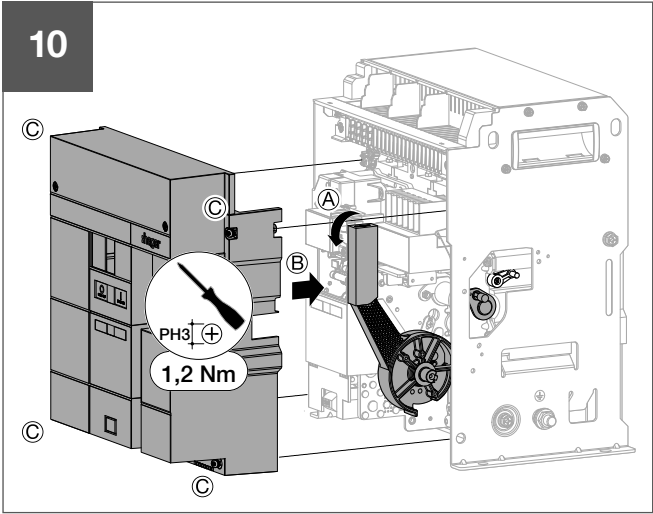

HWY236H

6LE007893A

3S

- ACB1 : 2b → 2a (ACB2)
- ACB1 : 3b → 3a (ACB3)
- ACB2 : 2b → 2a (ACB3)
- ACB2 : 3b → 3a (ACB1)
- ACB3 : 2b → 2a (ACB1)
- ACB3 : 3b → 3a (ACB2)

3Sx

- ACB1 : 2b → 2a (ACB2)
- ~~ACB1 : 3b → 3a (ACB3)~~
- ACB2 : 2b → 2a (ACB3)
- ACB2 : 3b → 3a (ACB1)
- ~~ACB3 : 2b → 2a (ACB1)~~
- ACB3 : 3b → 3a (ACB2)

Warning !
After setting, if cable management is changed, setting must be redo.

T

TEST WARNING → **6LE009728Aa**