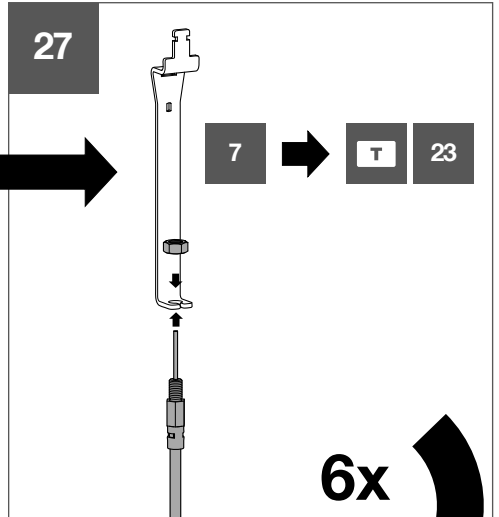

HWY236H

6LE007893A

3S

- ACB1 : 2b → 2a (ACB2)
- ACB1 : 3b → 3a (ACB3)
- ACB2 : 2b → 2a (ACB3)
- ACB2 : 3b → 3a (ACB1)
- ACB3 : 2b → 2a (ACB1)
- ACB3 : 3b → 3a (ACB2)

3Sx

- ACB1 : 2b → 2a (ACB2)
- ~~ACB1 : 3b → 3a (ACB3)~~
- ACB2 : 2b → 2a (ACB3)
- ACB2 : 3b → 3a (ACB1)
- ~~ACB3 : 2b → 2a (ACB1)~~
- ACB3 : 3b → 3a (ACB2)

Warning !
After setting, if cable management is changed, setting must be redo.

T

TEST WARNING → **6LE009728Aa**