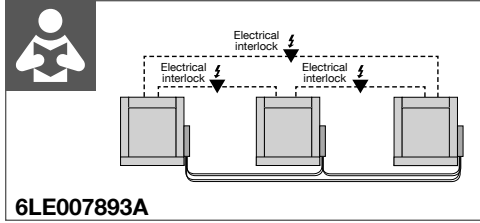

HWY236H

6LE007893A

3S

- ACB1 : 2b → 2a (ACB2)
- ACB1 : 3b → 3a (ACB3)
- ACB2 : 2b → 2a (ACB3)
- ACB2 : 3b → 3a (ACB1)
- ACB3 : 2b → 2a (ACB1)
- ACB3 : 3b → 3a (ACB2)

3Sx

- ACB1 : 2b → 2a (ACB2)
- ~~ACB1 : 3b → 3a (ACB3)~~
- ACB2 : 2b → 2a (ACB3)
- ACB2 : 3b → 3a (ACB1)
- ~~ACB3 : 2b → 2a (ACB1)~~
- ACB3 : 3b → 3a (ACB2)

Warning !
After setting, if cable management is changed, setting must be redo.

T

TEST WARNING → **6LE009728Aa**