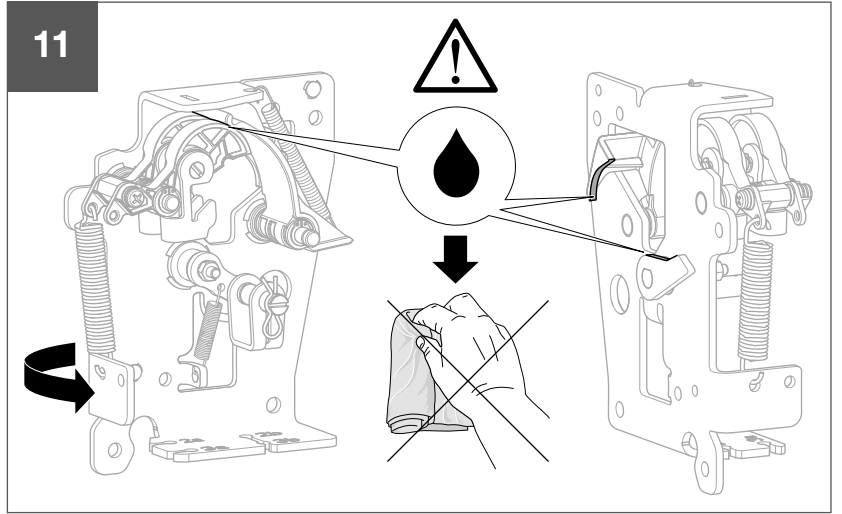

HWY236H

6LE007893A

3S

- ACB1 : 2b → 2a (ACB2)
- ACB1 : 3b → 3a (ACB3)
- ACB2 : 2b → 2a (ACB3)
- ACB2 : 3b → 3a (ACB1)
- ACB3 : 2b → 2a (ACB1)
- ACB3 : 3b → 3a (ACB2)

3Sx

- ACB1 : 2b → 2a (ACB2)
- ~~ACB1 : 3b → 3a (ACB3)~~
- ACB2 : 2b → 2a (ACB3)
- ACB2 : 3b → 3a (ACB1)
- ~~ACB3 : 2b → 2a (ACB1)~~
- ACB3 : 3b → 3a (ACB2)

Warning !
After setting, if cable management is changed, setting must be redo.

T

TEST WARNING → **6LE009728Aa**