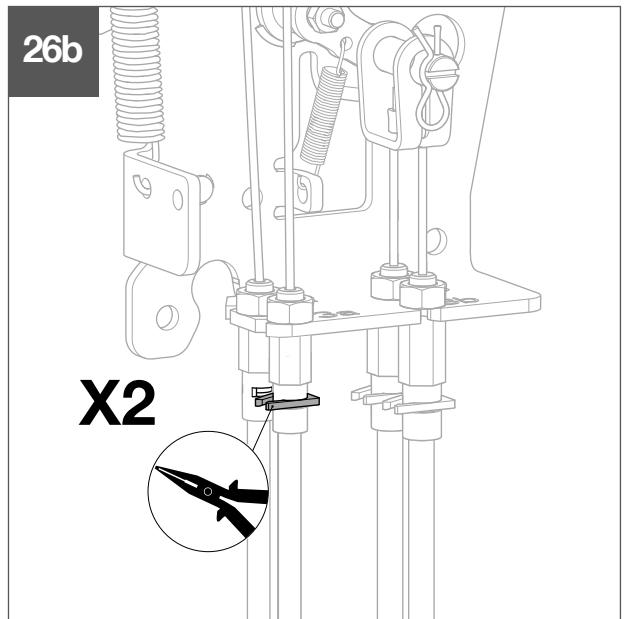

HWY236H

6LE007893A

3S

- ACB1 : 2b → 2a (ACB2)
- ACB1 : 3b → 3a (ACB3)
- ACB2 : 2b → 2a (ACB3)
- ACB2 : 3b → 3a (ACB1)
- ACB3 : 2b → 2a (ACB1)
- ACB3 : 3b → 3a (ACB2)

3Sx

- ACB1 : 2b → 2a (ACB2)
- ~~ACB1 : 3b → 3a (ACB3)~~
- ACB2 : 2b → 2a (ACB3)
- ACB2 : 3b → 3a (ACB1)
- ~~ACB3 : 2b → 2a (ACB1)~~
- ACB3 : 3b → 3a (ACB2)

Warning !
After setting, if cable management is changed, setting must be redo.

T

TEST WARNING → **6LE009728Aa**