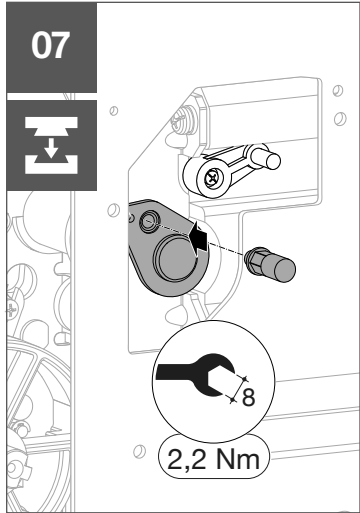

HWY236H

6LE007893A

3S

- ACB1 : 2b → 2a (ACB2)
- ACB1 : 3b → 3a (ACB3)
- ACB2 : 2b → 2a (ACB3)
- ACB2 : 3b → 3a (ACB1)
- ACB3 : 2b → 2a (ACB1)
- ACB3 : 3b → 3a (ACB2)

3Sx

- ACB1 : 2b → 2a (ACB2)
- ~~ACB1 : 3b → 3a (ACB3)~~
- ACB2 : 2b → 2a (ACB3)
- ACB2 : 3b → 3a (ACB1)
- ~~ACB3 : 2b → 2a (ACB1)~~
- ACB3 : 3b → 3a (ACB2)

Warning !
After setting, if cable management is changed, setting must be redo.

T

TEST WARNING → **6LE009728Aa**