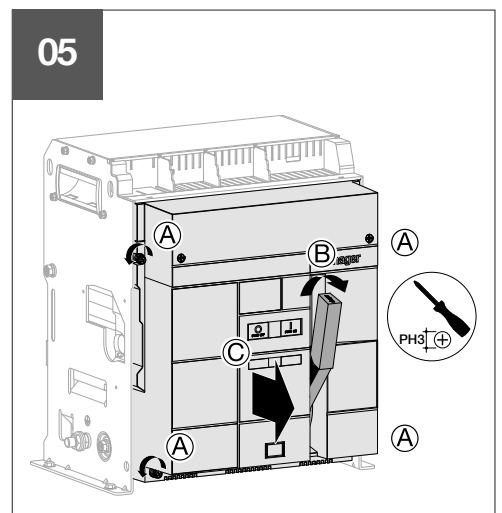

HWY236H

6LE007893A

3S

- ACB1 : 2b → 2a (ACB2)
- ACB1 : 3b → 3a (ACB3)
- ACB2 : 2b → 2a (ACB3)
- ACB2 : 3b → 3a (ACB1)
- ACB3 : 2b → 2a (ACB1)
- ACB3 : 3b → 3a (ACB2)

3Sx

- ACB1 : 2b → 2a (ACB2)
- ~~ACB1 : 3b → 3a (ACB3)~~
- ACB2 : 2b → 2a (ACB3)
- ACB2 : 3b → 3a (ACB1)
- ~~ACB3 : 2b → 2a (ACB1)~~
- ACB3 : 3b → 3a (ACB2)

Warning !
After setting, if cable management is changed, setting must be redo.

T

TEST WARNING → **6LE009728Aa**