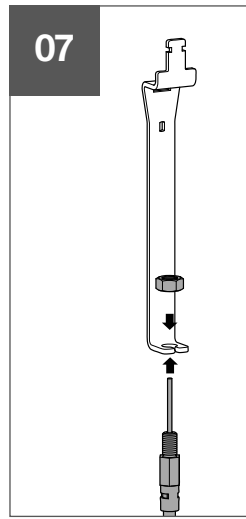

HWY236H

6LE007893A

3S

- ACB1 : 2b → 2a (ACB2)
- ACB1 : 3b → 3a (ACB3)
- ACB2 : 2b → 2a (ACB3)
- ACB2 : 3b → 3a (ACB1)
- ACB3 : 2b → 2a (ACB1)
- ACB3 : 3b → 3a (ACB2)

3Sx

- ACB1 : 2b → 2a (ACB2)
- ~~ACB1 : 3b → 3a (ACB3)~~
- ACB2 : 2b → 2a (ACB3)
- ACB2 : 3b → 3a (ACB1)
- ~~ACB3 : 2b → 2a (ACB1)~~
- ACB3 : 3b → 3a (ACB2)

Warning !
After setting, if cable management is changed, setting must be redo.

T

TEST WARNING → **6LE009728Aa**