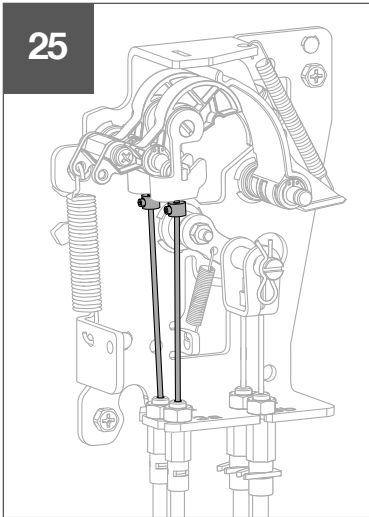

HWY236H

6LE007893A

3S

- ACB1 : 2b → 2a (ACB2)
- ACB1 : 3b → 3a (ACB3)
- ACB2 : 2b → 2a (ACB3)
- ACB2 : 3b → 3a (ACB1)
- ACB3 : 2b → 2a (ACB1)
- ACB3 : 3b → 3a (ACB2)

3Sx

- ACB1 : 2b → 2a (ACB2)
- ~~ACB1 : 3b → 3a (ACB3)~~
- ACB2 : 2b → 2a (ACB3)
- ACB2 : 3b → 3a (ACB1)
- ~~ACB3 : 2b → 2a (ACB1)~~
- ACB3 : 3b → 3a (ACB2)

Warning !
After setting, if cable management is changed, setting must be redo.

T

TEST WARNING → **6LE009728Aa**