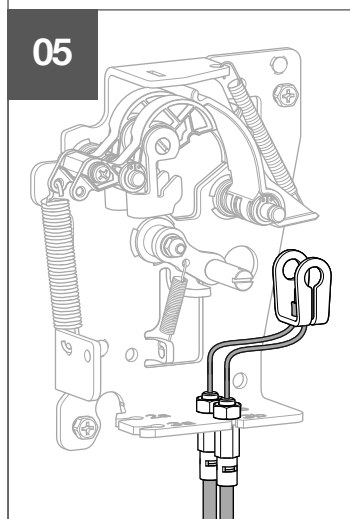

HWY236H

6LE007893A

3S

- ACB1 : 2b → 2a (ACB2)
- ACB1 : 3b → 3a (ACB3)
- ACB2 : 2b → 2a (ACB3)
- ACB2 : 3b → 3a (ACB1)
- ACB3 : 2b → 2a (ACB1)
- ACB3 : 3b → 3a (ACB2)

3Sx

- ACB1 : 2b → 2a (ACB2)
- ~~ACB1 : 3b → 3a (ACB3)~~
- ACB2 : 2b → 2a (ACB3)
- ACB2 : 3b → 3a (ACB1)
- ~~ACB3 : 2b → 2a (ACB1)~~
- ACB3 : 3b → 3a (ACB2)

Warning !
After setting, if cable management is changed, setting must be redo.

T

TEST WARNING → **6LE009728Aa**