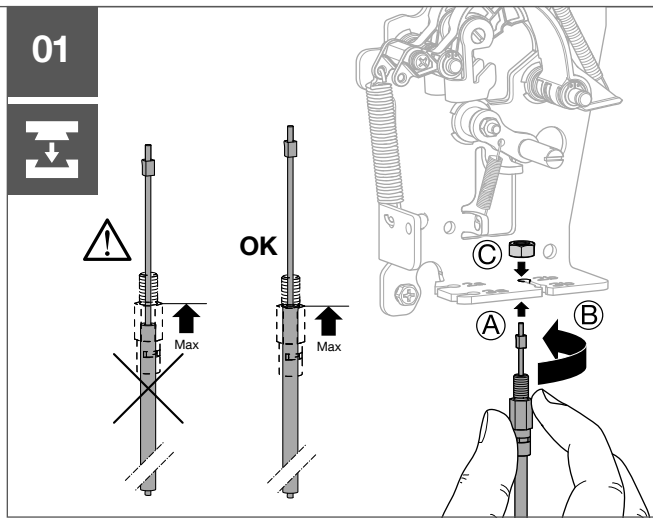

HWY236H

6LE007893A

3S

- ACB1 : 2b → 2a (ACB2)
- ACB1 : 3b → 3a (ACB3)
- ACB2 : 2b → 2a (ACB3)
- ACB2 : 3b → 3a (ACB1)
- ACB3 : 2b → 2a (ACB1)
- ACB3 : 3b → 3a (ACB2)

3Sx

- ACB1 : 2b → 2a (ACB2)
- ~~ACB1 : 3b → 3a (ACB3)~~
- ACB2 : 2b → 2a (ACB3)
- ACB2 : 3b → 3a (ACB1)
- ~~ACB3 : 2b → 2a (ACB1)~~
- ACB3 : 3b → 3a (ACB2)

Warning !
After setting, if cable management is changed, setting must be redo.

T

TEST WARNING → **6LE009728Aa**