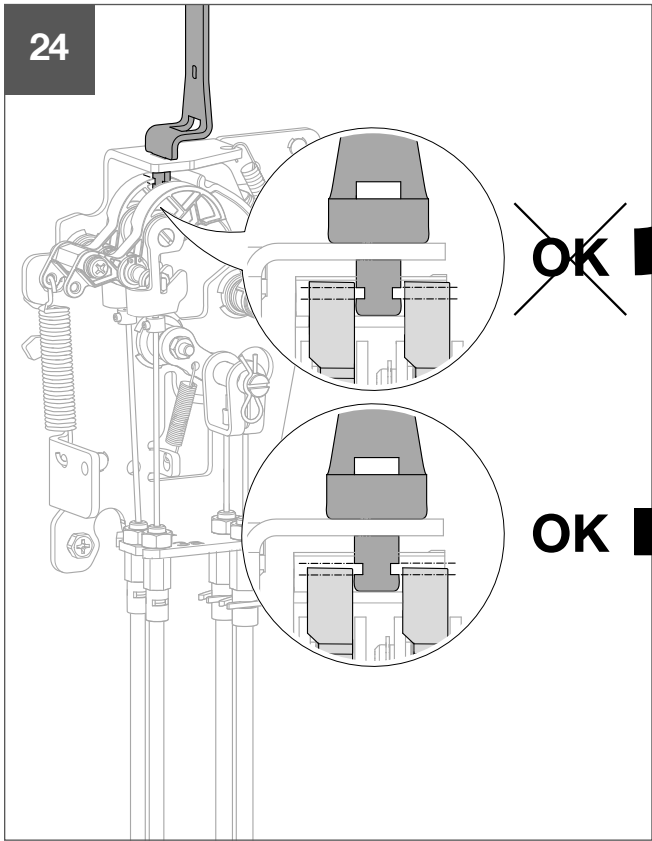

HWY236H

6LE007893A

3S

- ACB1 : 2b → 2a (ACB2)
- ACB1 : 3b → 3a (ACB3)
- ACB2 : 2b → 2a (ACB3)
- ACB2 : 3b → 3a (ACB1)
- ACB3 : 2b → 2a (ACB1)
- ACB3 : 3b → 3a (ACB2)

3Sx

- ACB1 : 2b → 2a (ACB2)
- ~~ACB1 : 3b → 3a (ACB3)~~
- ACB2 : 2b → 2a (ACB3)
- ACB2 : 3b → 3a (ACB1)
- ~~ACB3 : 2b → 2a (ACB1)~~
- ACB3 : 3b → 3a (ACB2)

Warning !
After setting, if cable management is changed, setting must be redo.

T

TEST WARNING → **6LE009728Aa**