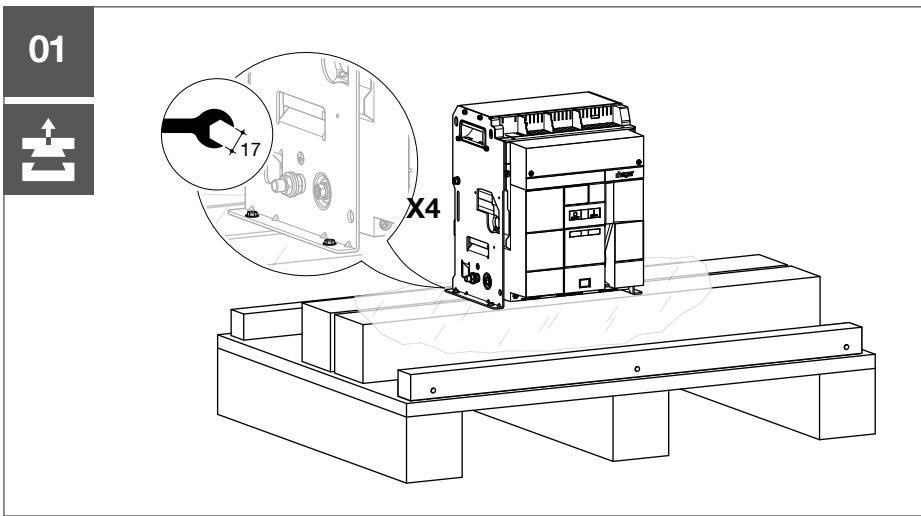

HWY236H

6LE007893A

3S

- ACB1 : 2b → 2a (ACB2)
- ACB1 : 3b → 3a (ACB3)
- ACB2 : 2b → 2a (ACB3)
- ACB2 : 3b → 3a (ACB1)
- ACB3 : 2b → 2a (ACB1)
- ACB3 : 3b → 3a (ACB2)

3Sx

- ACB1 : 2b → 2a (ACB2)
- ~~ACB1 : 3b → 3a (ACB3)~~
- ACB2 : 2b → 2a (ACB3)
- ACB2 : 3b → 3a (ACB1)
- ~~ACB3 : 2b → 2a (ACB1)~~
- ACB3 : 3b → 3a (ACB2)

Warning !
After setting, if cable management is changed, setting must be redo.

T

TEST WARNING → **6LE009728Aa**