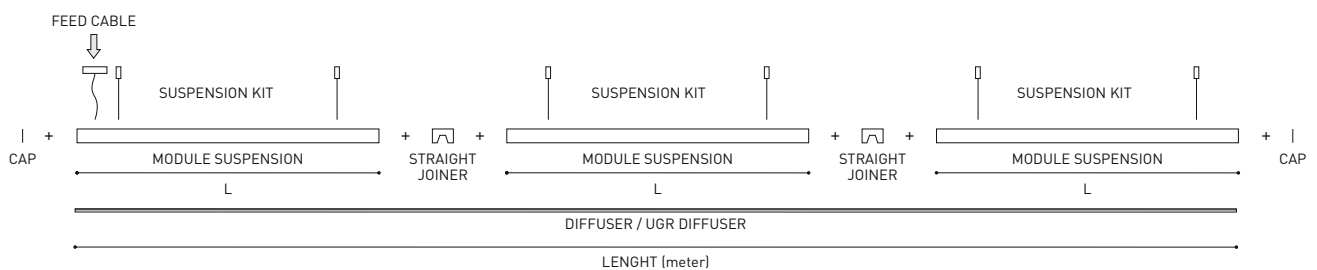

FIFTY+ Diffuser (x meter)	A447-00-00
FIFTY+ UGR Diffuser (x meter)	A447-00-10
FIFTY+ 2 End Cap Kit	A447-00-20-   WT   NT
FIFTY+ Straight Joiner	A447-00-30
FIFTY+ Power Line	A443-00-00

COLOUR | WT  RAL 9016 | NT  RAL 9005 |

MATERIAL |  AL |  PC |

FIFTY+ Diffuser (x meter)	A447-00-00
FIFTY+ UGR Diffuser (x meter)	A447-00-10
FIFTY+ 2 End Cap Kit	A447-00-20-   WT   NT
FIFTY+ Straight Joiner	A447-00-30
FIFTY+ Suspension Kit	A444-00-20-   WT   NT
At least 2 units needed. Extra unit each 100 cm required	
FIFTY+ Suspension Power Line	A444-00-00-   WT   NT
	A444-00-10-   WT   NT   