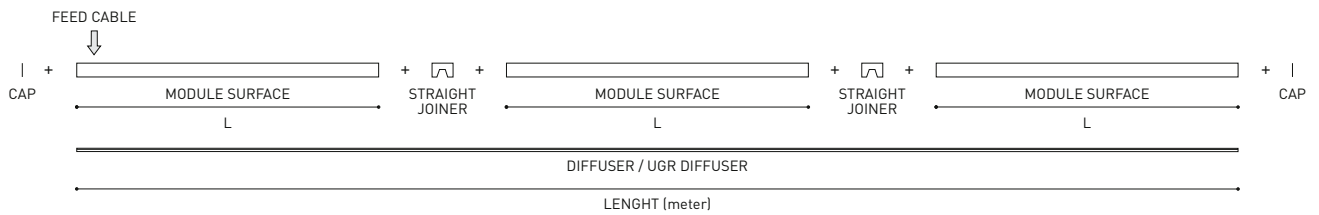

FIFTY+ Diffuser (x meter)	A447-00-00
FIFTY+ UGR Diffuser (x meter)	A447-00-10
FIFTY+ 2 End Cap Kit	A447-00-20-   WT   NT
FIFTY+ Straight Joiner	A447-00-30
FIFTY+ Power Line	A443-00-00

COLOUR | WT  RAL 9016 | NT  RAL 9005 |

MATERIAL |  AL |  PC |

FIFTY+ Diffuser (x meter)	A447-00-00
FIFTY+ UGR Diffuser (x meter)	A447-00-10
FIFTY+ 2 End Cap Kit	A447-00-20-   WT   NT
FIFTY+ Straight Joiner	A447-00-30
FIFTY+ Suspension Kit	A444-00-20-   WT   NT
At least 2 units needed. Extra unit each 100 cm required	
FIFTY+ Suspension Power Line	A444-00-00-   WT   NT
	A444-00-10-   WT   NT   