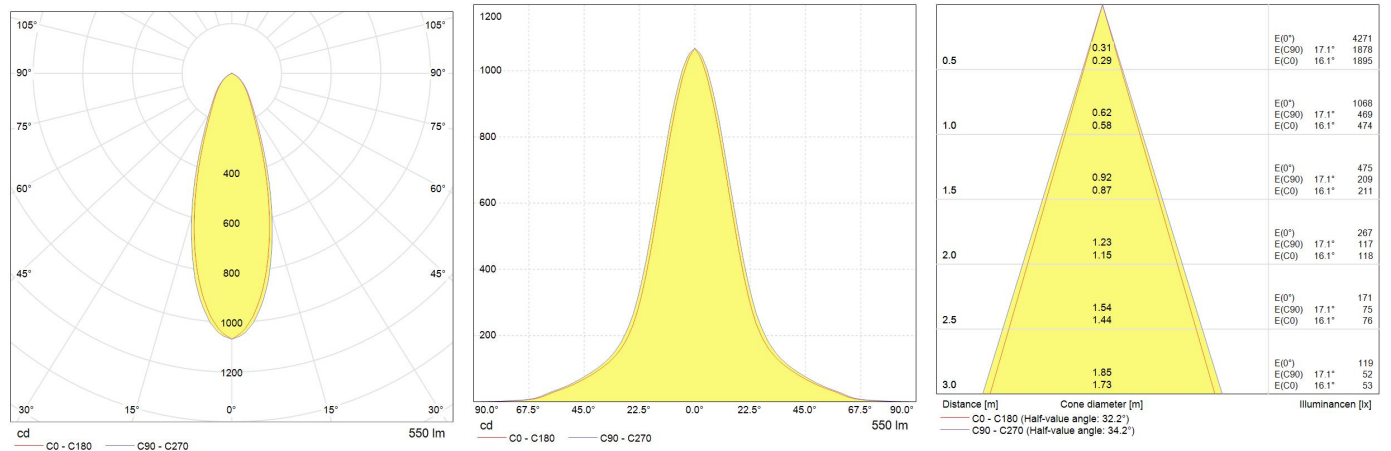

Logistic data

Box quantity	1
Shipment	Standard
Product status	Available

Light distribution

Downloads & Links

[Go to the catalog site (HTTP)](#)

[Datasheet (PDF)](#)

[Installation guide (PDF)](#)

[Images (HTTP)](#)

[DoC Document (PDF)](#)

[Datasheet (HU) (PDF)](#)

[Datasheet (FR) (PDF)](#)