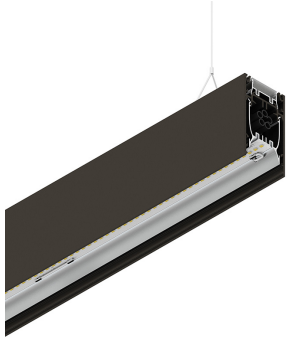

HERO B

108755.20H + 108905.99

novalux
ITALIAN LIGHTING DESIGN SINCE 1948

Features

Use: Indoor
Type of installation: SUSPENDED
Emission: DIRECT/INDIRECT
Optics: OPAL
Colour: CAFFE
Dimming: DALI
Emergency: NO
L: 2240mm
A: 53mm
H: 92mm
Made in: ITALY
Warranty: 5 years
Weight: 8kg