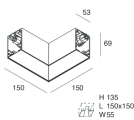

HERO: MOD.CIECO ANG.DX 150 CAP

108678.21