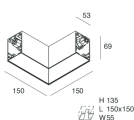

HERO: MOD.CIECO ANG.SX 150 CAP

108677.21