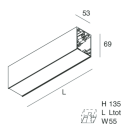

HERO: MOD.CIECO 1400 CAP

108680.21