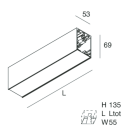

HERO: MOD.CIECO 1120 CAP

108679.21