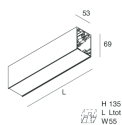

HERO: MOD.CIECO 1680 CAP

108681.21