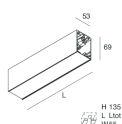

Average luminance

Average luminance limits for DSE workstation 65°(in accordance to EN 12464-1:2012).

[View more product info](#)

COMPLETION ACCESSORIES

HERO: MOD.CIECO 250 CAF

108676.20

HERO: MOD.CIECO 1400 CAF