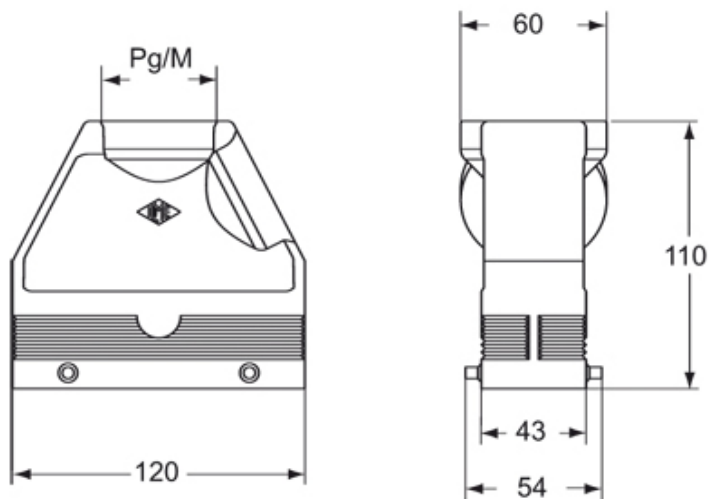

Technical data

IP degree of protection	IP65 / IP66 / IP69
--------------------------------	--------------------

Further technical details

Weight	287,50 g
Operating temperature range (min, max)	-40°C...+125°C

General ordering information

EAN13 code	8015747166782
-------------------	---------------

Packaging Information

Sub-packaging weight	0,29 kg
Sub-packaging description	Plastic packaging
Sub-packaging quantity	1 Pcs
Sub-packaging EAN barcode	8015747169059

Part number

CIV 24.36

Catalogue drawings

CIV MIV

Notes

Dimensions shown in mm are not binding and may be changed without notice.
