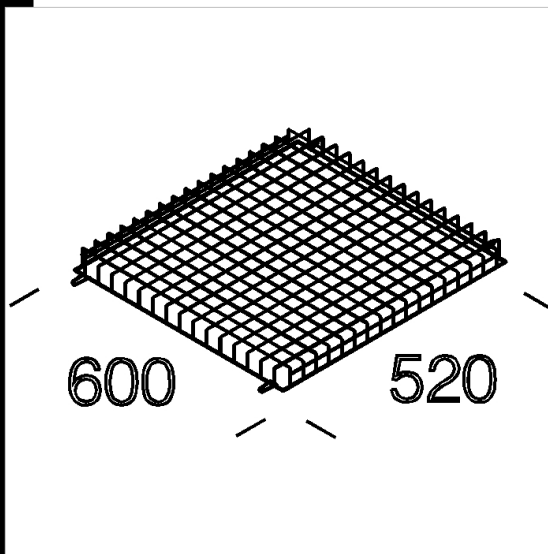

19 grille de protection

Baguettes en acier galvanisé.
Peint par cataphorèse.
Protection antichoc.

Download

DXF 2D
- d19.dxf

Code	Kg	WTot	Colour
995700-00	0,50	0 W	NOIR

Prodotti

- 1125 Lampo - faisceau étroit

- 1125 Lampo - faisceau large

The reported luminous flux is the flux emitted by the light source with a tolerance of $\pm 10\%$ compared to the indicated value. The W tot column indicates the total wattage absorbed by the system without exceeding 10% of the indicated