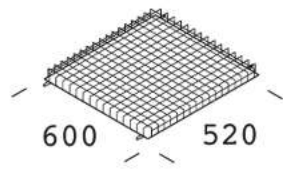

19 grille de protection

Baguettes en acier galvanisé.
Peint par cataphorèse.
Protection antichoc.

Download

DXF 2D
- d19.dxf

Code	Kg	WTot	Colour
995700-00	0,50	0 W	NOIR

Prodotti

- 1125 Lampo - faisceau étroit

- 1125 Lampo - faisceau large

The reported luminous flux is the flux emitted by the light source with a tolerance of $\pm 10\%$ compared to the indicated value. The W tot column indicates the total wattage absorbed by the system without exceeding 10% of the indicated