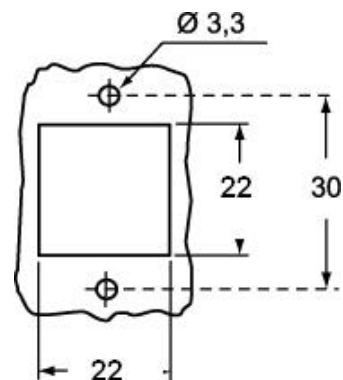

Part number
CK 03 I

Bulkhead mounting housing, CK series, with 1 lever, size "21.21", white colour

Product description		Material properties	
Product type	Bulkhead mounting housing	Colour	RAL 7035 grey
Series	CK	RoHs conformity	Compliant
Closing type	With 1 lever	China RoHs - EFUP	E
Size	Size "21.21"	REACH SVHC substances	No
Specification	White colour		
Technical data		Approvals / Standards	
IP degree of protection	IP44 (IP66/IP67/IP69 with CKR 65/CKR 65 D kits)	UL	ECBT2
		cUL	ECBT8
Further technical details		General ordering information	
Weight	9,50 g	EAN13 code	8015747026246
Operating temperature range (min, max)	-40°C...+125°C	eCl@ss 8.1	27440202
		ETIM 7.0	EC000437
		Packaging Information	
		Packaging length	330,00 mm
		Packaging height	170,00 mm
		Packaging width	230,00 mm
		Packaging weight	1,73 kg
		Packaging volume	12,90 dm ³
		Packaging description	Carton box
		Packaging quantity	100 Pcs
		Packaging EAN code	8015747026253
		Sub-packaging weight	0,17 kg
		Sub-packaging description	Carton box
		Sub-packaging quantity	10 Pcs
		Sub-packaging EAN barcode	8015747026260

Part number
CK 03 I

Catalogue drawings

CK I(N)

Catalogue drawings

Notes

Dimensions shown in mm are not binding and may be changed without notice.
