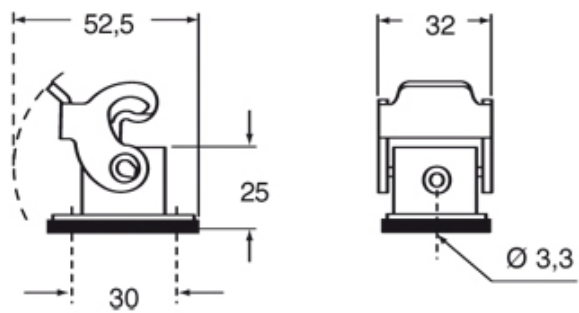

Part number
CK 03 I

Bulkhead mounting housing, CK series, with 1 lever, size "21.21", white colour

Product description		Material properties	
Product type	Bulkhead mounting housing	Colour	RAL 7035 grey
Series	CK	RoHs conformity	Compliant
Closing type	With 1 lever	China RoHs - EFUP	E
Size	Size "21.21"	REACH SVHC substances	No
Specification	White colour		
Technical data		Approvals / Standards	
IP degree of protection	IP44 (IP66/IP67/IP69 with CKR 65/CKR 65 D kits)	UL	ECBT2
		cUL	ECBT8
Further technical details		General ordering information	
Weight	9,50 g	EAN13 code	8015747026246
Operating temperature range (min, max)	-40°C...+125°C	eCl@ss 8.1	27440202
		ETIM 7.0	EC000437
		Packaging Information	
		Packaging length	330,00 mm
		Packaging height	170,00 mm
		Packaging width	230,00 mm
		Packaging weight	1,73 kg
		Packaging volume	12,90 dm ³
		Packaging description	Carton box
		Packaging quantity	100 Pcs
		Packaging EAN code	8015747026253
		Sub-packaging weight	0,17 kg
		Sub-packaging description	Carton box
		Sub-packaging quantity	10 Pcs
		Sub-packaging EAN barcode	8015747026260

Part number
CK 03 I

Catalogue drawings

CK I(N)

Catalogue drawings

Notes

Dimensions shown in mm are not binding and may be changed without notice.
