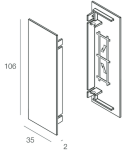

[View more product info](#)

RECTA

111410.01

novalux
ITALIAN LIGHTING DESIGN SINCE 1948

COMPLETION ACCESSORIES

RECTA: COPPIA TESTATE BI

111428.01

Novalux S.r.l. via Marzabotto, 2 40050 Funo di Argelato (BO) Italy
Tel: +39 051 860558 · Fax +39 051 6647859 · Mail: info@novalux.it · VAT number 00536541204 · novalux.com
Company subject to the management and coordination by SLV GmbH