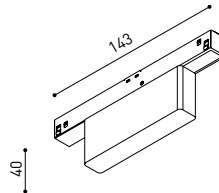

TRACK 48V Corner Connector

A338-00-12- | W | N |

TRACK 48V Corner 90° Connector One Plane

A338-00-24- | W | N |

*Not suitable for trimless version

TRACK 48V Central Connector

A338-00-02- | W | N |

TRACK 48V Wireless Control