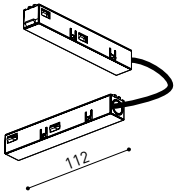

TRACK 48V & TRACK 48V SURFACE SHORT

Order with *The 2019 Collection* codes. Products with one single version for both tracks

48V SYSTEM
TRACK 48V

ALL 48V TRACK

TRACK 48V Live-End Connector

A338-00-01- | W | N |