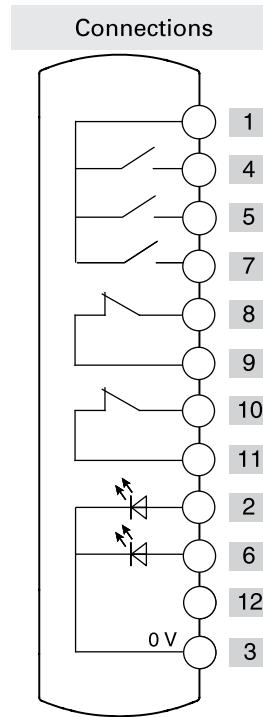

Illuminated button
spring-return

Illuminated button
spring-return

Emergency
push button

	Contacts	Diagram
Device 1	1NO	
Device 2	1NO	
Device 3	2NC+NO	

Connector	M12 with 12 pole at the side	
-----------	---------------------------------	--