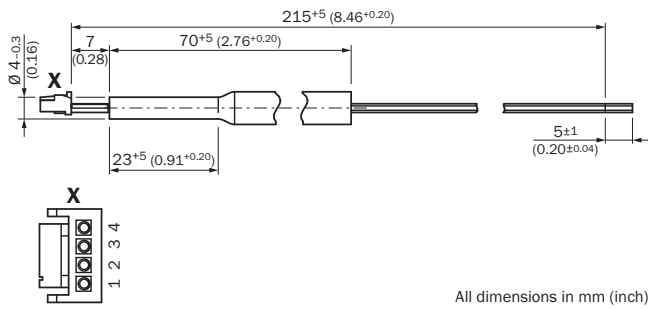

### Detailed technical data

#### Technical specifications

<b>Connection type head A</b>	Female connector, stranded wire, 4-pin, straight
<b>Connection type head B</b>	Flying leads
<b>Cable</b>	0.2 m, 4-wire
<b>Conductor cross section</b>	0.14 mm <sup>2</sup>
<b>Shielding</b>	Unshielded
<b>Signal type</b>	HIPERFACE®

### Dimensional drawing (Dimensions in mm (inch))