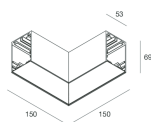

EDY L: MOD. CIECO ANG 150 BIA

109607.01