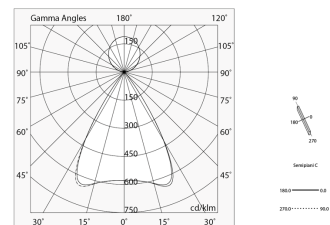

HERO B

108797.01H

novalux
ITALIAN LIGHTING DESIGN SINCE 1948

Features

Use: Indoor
Type of installation: SUSPENDED
Emission: DIRECT/INDIRECT
Optics: MICRO OPTICS
Colour: WHITE
Dimming: PUSH
Emergency: NO
L: 1428mm
A: 53mm
H: 92mm
Made in: ITALY
Warranty: 5 years
Weight: 5kg

Tech data

Luminaire input power: 69W
Luminaire luminous flux: 6323lm
Direct luminous flux: 3556lm
Indirect luminous flux: 2767lm
IP: 40
Insulation class: I
Supply voltage: 220-240V 50/60Hz
UGR: <19
SELV: Si