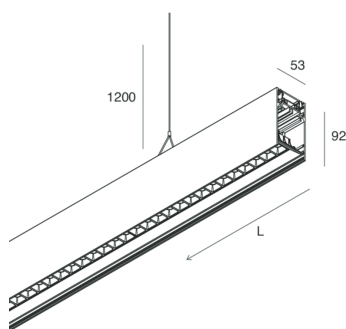

HERO B

108797.01H

novalux
ITALIAN LIGHTING DESIGN SINCE 1948

Features

Use: Indoor
Type of installation: SUSPENDED
Emission: DIRECT/INDIRECT
Optics: MICRO OPTICS
Colour: WHITE
Dimming: PUSH
Emergency: NO
L: 1428mm
A: 53mm
H: 92mm
Made in: ITALY
Warranty: 5 years
Weight: 5kg

Tech data

Luminaire input power: 69W
Luminaire luminous flux: 6323lm
Direct luminous flux: 3556lm
Indirect luminous flux: 2767lm
IP: 40
Insulation class: I
Supply voltage: 220-240V 50/60Hz
UGR: <19
SELV: Si