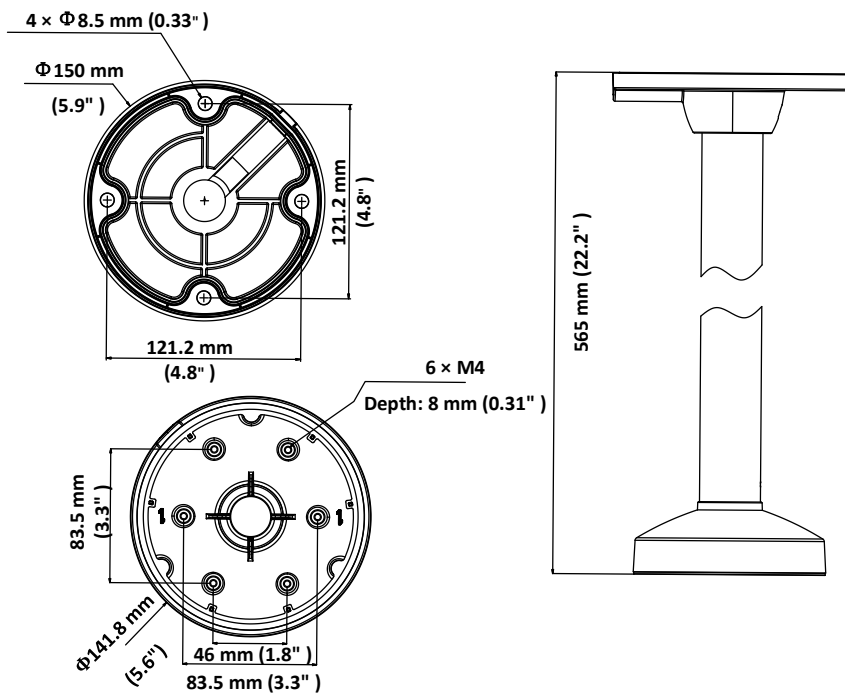

DS-1271ZJ-DM32

Pendant Mounting Bracket for Dome Camera

Features

- Aluminum alloy material with surface spray treatment
- Waterproof design

Dimension

Available Model

DS-1271ZJ-DM32

Parameter

| | |
|------------|--|
| Model | DS-1271ZJ-DM32 |
| Parameters | Pendant Mounting Bracket for Dome Camera |
| Appearance | Hikvision White |
| Material | Aluminum Alloy |
| Dimension | Φ 141.8 mm × 565 mm (5.6" × 22.2") |
| Weight | 650 g (1.4 lb.) |

Notes

- The Junction box should be installed on the flat surface.
- Waterproof rubber is necessary for outdoor application.
- The wall must be capable of supporting at least 3 times as much as the total weight of the camera and the bracket.
- The maximum load capacity of the bracket is 3KG (6.6 lb.).