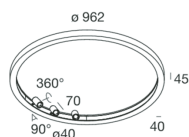

HALOS SPOT

109708.20

novalux
ITALIAN LIGHTING DESIGN SINCE 1948

Features

Use: Indoor
Type of installation: SUSPENDED, CEILING MOUNTED
Emission: INTERNAL
Optics: OPALE/SPOT
Beam: 40°
Colour: CAFFE
Dimming: WITH ACCESSORY
Emergency: NO
L: Ø 962mm
A: 40mm
H: 45mm
Made in: ITALY
Warranty: 5 years
Weight: 6.8kg