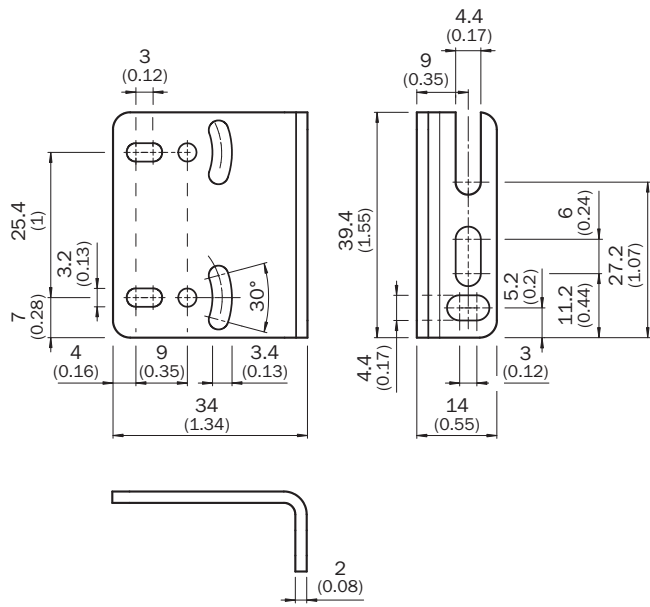

BEF-W4-A

SICK
Sensor Intelligence.

Ordering information

Type	Part no.
BEF-W4-A	2051628

Other models and accessories → www.sick.com/

Detailed technical data

Technical specifications

Accessory group	Mounting brackets and plates
Accessory family	Mounting brackets
Suitable for	W4S, W4F, W4S
Material	Stainless steel 1.4571
Items supplied	Mounting hardware included
Description	Mounting bracket for wall mounting

Dimensional drawing (Dimensions in mm (inch))

SICK AT A GLANCE

SICK is one of the leading manufacturers of intelligent sensors and sensor solutions for industrial applications. A unique range of products and services creates the perfect basis for controlling processes securely and efficiently, protecting individuals from accidents and preventing damage to the environment.