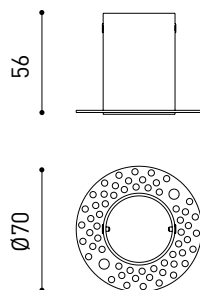

MANDATORY FOR INSTALLATION

PRODUCT	
Model	Lens Light Trimless accessory
Reference	A4700000
Material	Iron
Coating	Zinc plated
Category	Accessories