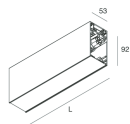

HERO B

108749.01H + 108906.99

novalux
ITALIAN LIGHTING DESIGN SINCE 1948

COMPLETION ACCESSORIES

HERO B: MOD.CIECO 250 BIA

1087A3.01