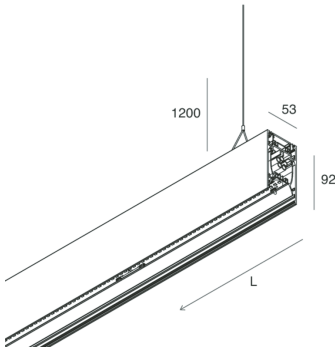

HERO B

108749.01H + 108906.99

novalux
ITALIAN LIGHTING DESIGN SINCE 1948

Features

Use: Indoor
Type of installation: SUSPENDED
Emission: DIRECT/INDIRECT
Optics: OPAL
Colour: WHITE
Dimming: DALI
Emergency: NO
L: 2520mm
A: 53mm
H: 92mm
Made in: ITALY
Warranty: 5 years
Weight: 9kg