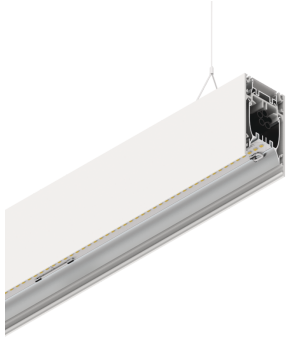

HERO B

108749.01H + 108906.99

novalux
ITALIAN LIGHTING DESIGN SINCE 1948

Features

Use: Indoor
Type of installation: SUSPENDED
Emission: DIRECT/INDIRECT
Optics: OPAL
Colour: WHITE
Dimming: DALI
Emergency: NO
L: 2520mm
A: 53mm
H: 92mm
Made in: ITALY
Warranty: 5 years
Weight: 9kg