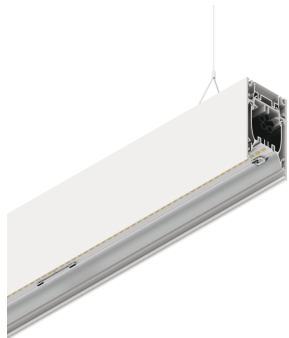

## Features

Use: Indoor  
Type of installation: SUSPENDED  
Emission: DIRECT/INDIRECT  
Optics: OPAL  
Colour: WHITE  
Dimming: DALI  
Emergency: NO  
L: 2800mm  
A: 53mm  
H: 92mm  
Made in: ITALY  
Warranty: 5 years  
Weight: 10kg