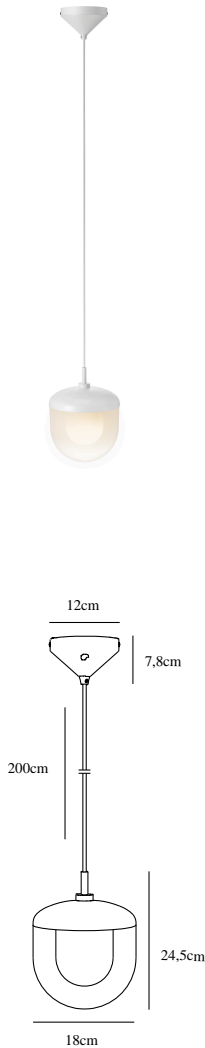

MAGIA 18 | PENDANTS/SUSPENDED LIGHTING |

nordlux®

WHITE

2112013001

Voltage (V): 230 Volt
IP degree if the fixture includes two types of IP degree: IP20
Maximum compatible bulb wattage (W): 15W
Class (Class I, Class II, Class III): Class 2 (Double isolated)
Lampholder type (eg, E27/E14, etc): E27

Primary material: Glass
Secondary material: Metal
Color of the cable: White
Length of the cable (cm): 200
Is the cable replaceable: False

Color: White
Height (cm): 24.5
Width (cm): 18
Shade Diameter (cm): 18
Length (cm): 18
EAN: 5704924005138
TUN: 2148681
Item Number: 2112013001

Pcs Per Master Carton: 3
Sales Box Height (cm): 29.5
Sales Box Width(cm): 33
Sales Box Depth (cm): 21
Sales Box Volume m³ : 0.0204
Net weight of the luminaire (kg): 1.527

• Nordic contemporary design

The Magia series radiates a modern and minimalist design in all its simplicity. The gradient colour effect on the mouthblown glass shade adds to a contemporary and trendy look. Create your own design expression with a decorative bulb or use the included diffuser for a soft, glare-free light.