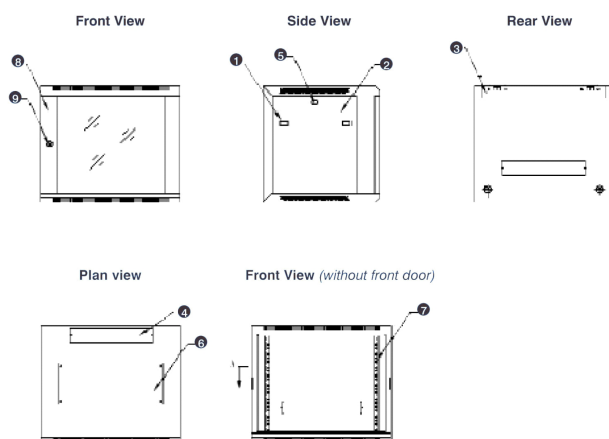

Images du produit

- Aesthetically pleasing design with framed glass front door

- Lockable, quick release side panels, for maximum access into cabinet

- Cable entry cut out in top and base

- Angled vented roof

- Adjustable 19" mounting profiles

Coffret Muraux 12U 600 mm de Profondeur Noir Emballées à Plat

Référence du produit: WBF12.6SGB

excel
without compromise.

Vue éclatée

- ① Frame
- ② Side panel
- ③ Mounting panel
- ④ Cable entry cover, removeable
- ⑤ Side key lock
- ⑥ Fan cover, removeable
- ⑦ Mounting profile
- ⑧ Front door
- ⑨ Front door key lock
- ⑩ Slam latch lock