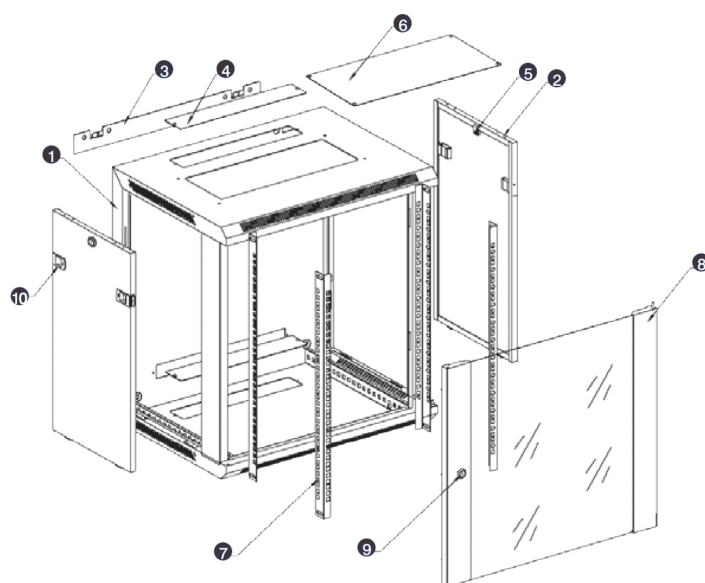

Images du produit

- Aesthetically pleasing design with framed glass front door

- Lockable, quick release side panels, for maximum access into cabinet

- Cable entry cut out in top and base

- Angled vented roof

- Adjustable 19" mounting profiles

Coffret Muraux 12U 600 mm de Profondeur Noir Emballées à Plat

Référence du produit: WBF12.6SGB

excel
without compromise.

Vue éclatée

- ① Frame
- ② Side panel
- ③ Mounting panel
- ④ Cable entry cover, removeable
- ⑤ Side key lock
- ⑥ Fan cover, removeable
- ⑦ Mounting profile
- ⑧ Front door
- ⑨ Front door key lock
- ⑩ Slam latch lock