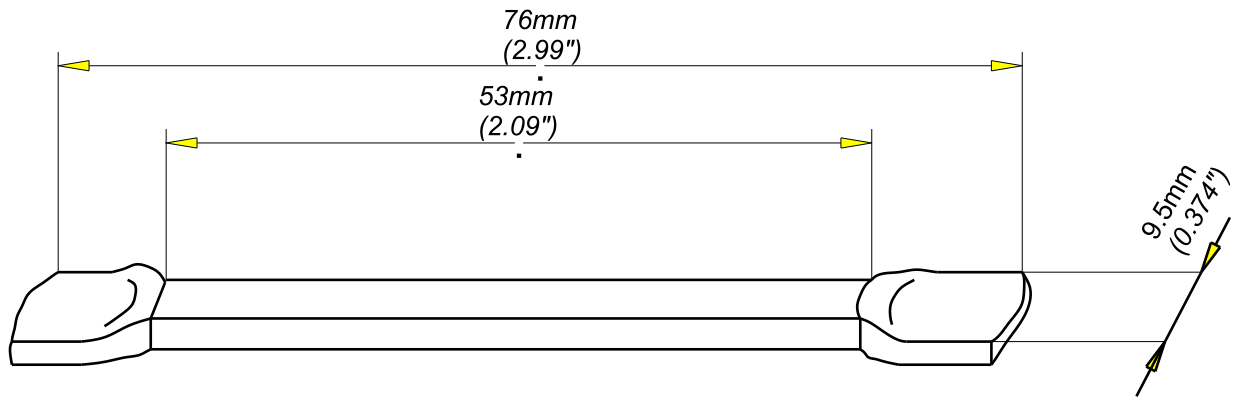

CLAVETTE CA 8/75
CA 8/75 CLAMP COTTER-PIN

316L
316L

 **legrand** | CABLE
MANAGEMENT

FT0210-4

07 - 17

EPAISSEUR / THICKNESS
3.5mm / 0.138"

REF	CODE	POIDS (Kg/u)	WEIGHT (lb/u)
CA8/75	801054	0.024	0.053

Material	Resistance class against corrosion
X2 Cr Ni Mo 17-12-2	Class 9D / CEI 61537