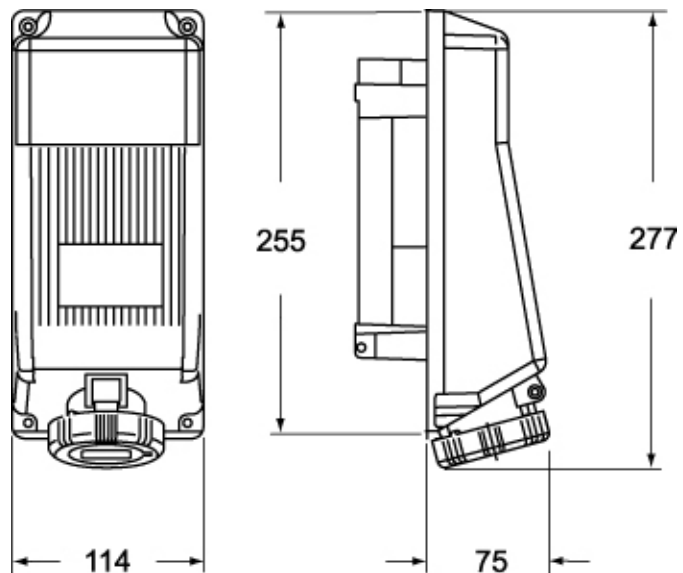

## Further technical details

<b>Weight</b>	2.000,00 g
<b>Operating temperature range (min, max)</b>	-25°C ... +40°C
<b>UL 94 flammability rating</b>	V-2
<b>IK rating (impact degree of protection)</b>	IK10

## Packaging Information

<b>Packaging length</b>	250,00 mm
<b>Packaging height</b>	145,00 mm
<b>Packaging width</b>	300,00 mm
<b>Packaging weight</b>	4,00 kg
<b>Packaging volume</b>	10,88 dm <sup>3</sup>
<b>Packaging description</b>	Carton box
<b>Packaging quantity</b>	2 Pcs
<b>Packaging EAN code</b>	8015747122603
<b>Sub-packaging length</b>	95,00 mm
<b>Sub-packaging height</b>	40,00 mm
<b>Sub-packaging width</b>	253,00 mm
<b>Sub-packaging weight</b>	2,00 kg
<b>Sub-packaging volume</b>	0,96 dm <sup>3</sup>
<b>Sub-packaging description</b>	Carton tray
<b>Sub-packaging quantity</b>	1 Pcs
<b>Sub-packaging EAN barcode</b>	8015747089500

## Notes

Dimensions shown in mm are not binding and may be changed without notice.

---