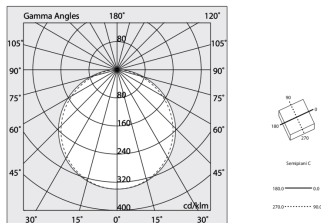

P-30 READY

1058C4.21

novalux
ITALIAN LIGHTING DESIGN SINCE 1948

Features

Use: Indoor
Type of installation: WALL, CEILING MOUNTED
Emission: DIRECT
Optics: OPAL
Colour: CAPPUCCINO
Dimming: ON/OFF
Emergency: NO
L: 830mm
A: 830mm
H: 31mm
Made in: ITALY
Warranty: 5 years