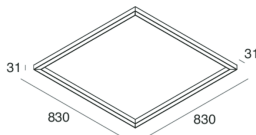

P-30 READY

1058C4.21

novalux
ITALIAN LIGHTING DESIGN SINCE 1948

Features

Use: Indoor
Type of installation: WALL, CEILING MOUNTED
Emission: DIRECT
Optics: OPAL
Colour: CAPPUCCINO
Dimming: ON/OFF
Emergency: NO
L: 830mm
A: 830mm
H: 31mm
Made in: ITALY
Warranty: 5 years