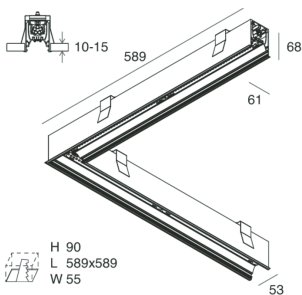

HERO C

108839.01H + 108908.99

novalux
ITALIAN LIGHTING DESIGN SINCE 1948

Features

Use: Indoor
Type of installation: RECESSED INTO PLASTERBOARD
Emission: DIRECT
Optics: OPAL
Colour: WHITE
Dimming: PUSH, DALI
Emergency: NO
L: 589x589mm
A: 61mm
H: 68mm
Made in: ITALY
Warranty: 5 years
Weight: 2.1kg