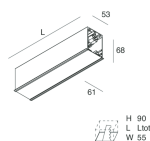

HERO C

108839.01H + 108908.99

novalux
ITALIAN LIGHTING DESIGN SINCE 1948

COMPLETION ACCESSORIES

HERO C: MOD.CIECO 250 BIA

108852.01