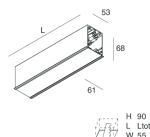

HERO C: MOD.CIECO 1120 BIA

108855.01