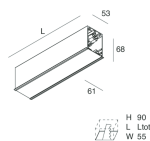

HERO C: MOD.CIECO 1400 BIA

108856.01