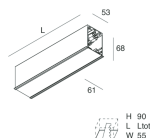

HERO C: MOD.CIECO 1680 BIA

108857.01