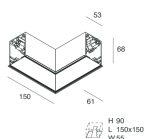

HERO C: MOD.CIECO ANG.DX 150 BIA

108854.01