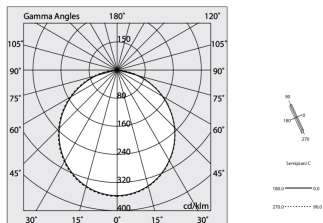

HERO C

108839.01H + 108908.99

novalux
ITALIAN LIGHTING DESIGN SINCE 1948

Features

Use: Indoor
Type of installation: RECESSED INTO PLASTERBOARD
Emission: DIRECT
Optics: OPAL
Colour: WHITE
Dimming: PUSH, DALI
Emergency: NO
L: 589x589mm
A: 61mm
H: 68mm
Made in: ITALY
Warranty: 5 years
Weight: 2.1kg