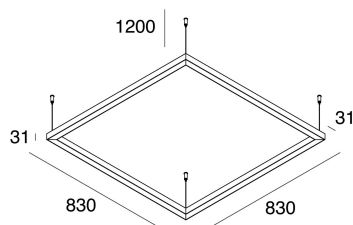

P-30 READY

103336.02

novalux
ITALIAN LIGHTING DESIGN SINCE 1948

Features

Use: Indoor
Type of installation: SUSPENDED
Emission: DIRECT
Optics: OPAL
Colour: BLACK
Dimming: ON/OFF
Emergency: NO
L: 830mm
A: 830mm
H: 31mm
Made in: ITALY
Warranty: 5 years
Weight: 5.2kg