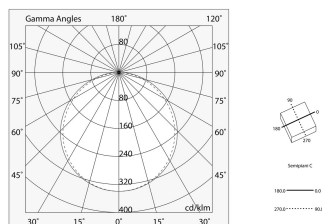

P-30 READY

103336.02

novalux
ITALIAN LIGHTING DESIGN SINCE 1948

Features

Use: Indoor
Type of installation: SUSPENDED
Emission: DIRECT
Optics: OPAL
Colour: BLACK
Dimming: ON/OFF
Emergency: NO
L: 830mm
A: 830mm
H: 31mm
Made in: ITALY
Warranty: 5 years
Weight: 5.2kg

Tech data

Luminaire input power: 39.7W
Luminaire luminous flux: 3336lm
IP: 40
Insulation class: I
Supply voltage: 220-240V 50/60Hz
SELV: Si

Source

Light source: LED
Source power: 32W
Source luminous flux: 6298lm
Colour temperature: 4000K
CRI: >90
Colour tolerance: 3 Step MacAdam
LED lifespan: 50000h L80 B20