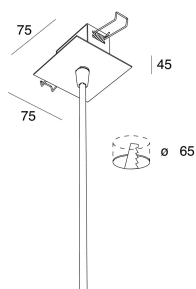

P-30 READY

103336.02

novalux
ITALIAN LIGHTING DESIGN SINCE 1948

MOUNTING ACCESSORIES

P-30: ROSONE CARTON. ALIM L=1200 3P BIA

103319.01