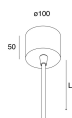

Features

Use: Indoor
Type of installation: RECESSED INTO PLASTERBOARD
Emission: DIRECT
Optics: OPAL
Dimming: ON/OFF
Emergency: NO
L: 800mm
A: 800mm
H: 90mm
D: 825mm
Made in: ITALY
Warranty: 5 years
Weight: 12.6kg

[View more product info](#)

MOUNTING ACCESSORIES

ROTO: ALIMENTAZIONE L1200 3P. BIA

104423.01

ROTO: ALIMENTAZIONE L3000 3P. BIA.

104425.01

ROTO: D=800 KIT 4 SOSP. L3000

104428.99