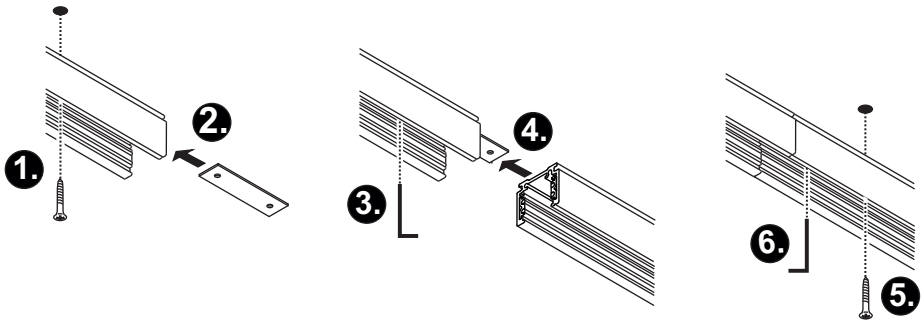

48V TRACK REINFORCEMENT CONNECTOR SET
SLV 1006609 ...10

Surface
Deep Surface
SLV 1006609

| | |
|--|---------------|
| | 1006541 ...42 |
| | 1006543 ...44 |
| | 1006545 ...46 |
| | 1006547 ...48 |

| | |
|--|---------------|
| | 1006549 ...50 |
| | 1006551 ...52 |
| | 1006553 ...54 |
| | 1006555 ...56 |

Recessed
SLV 1006610

| | |
|--|---------------|
| | 1006557 ...58 |
| | 1006559 ...60 |
| | 1006561 ...62 |
| | 1006563 ...64 |