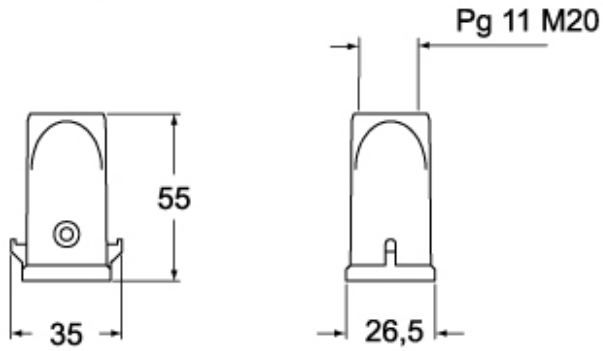

Part number

CK 03 VANS

Catalogue drawings

CK V(N)S - MK V(N)