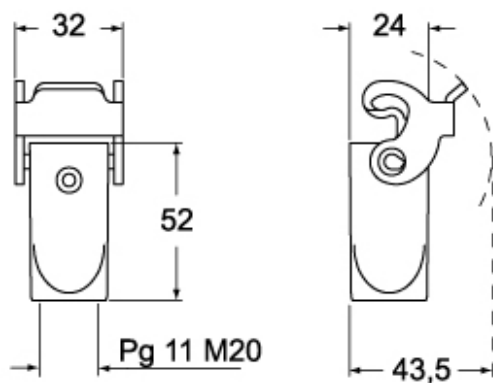

# CK 03 VANS

Hood, CK series, with 2 pegs, Pg11 side cable entry, size "21.21", black colour

Product description		Material properties	
<b>Product type</b>	Hood	<b>Colour</b>	RAL 9005 black
<b>Series</b>	CK	<b>RoHs conformity</b>	Compliant
<b>Closing type</b>	With 2 pegs	<b>China RoHs - EFUP</b>	E
<b>Size</b>	Size "21.21"	<b>REACH SVHC substances</b>	No
<b>Cable entry</b>	Side cable entry Pg11	<b>Approvals / Standards</b>	
<b>Specification</b>	Black colour	<b>UL</b>	ECBT2
<b>Technical data</b>		<b>cUL</b>	ECBT8
<b>IP degree of protection</b>	IP44 - IP66 / IP67 / IP69 with CKR 65 (D)	<b>General ordering information</b>	
<b>Further technical details</b>		<b>EAN13 code</b>	8015747026574
<b>Weight</b>	20,00 g	<b>Packaging Information</b>	
<b>Operating temperature range (min, max)</b>	-40°C...+125°C	<b>Packaging length</b>	330,00 mm
		<b>Packaging height</b>	170,00 mm
		<b>Packaging width</b>	230,00 mm
		<b>Packaging weight</b>	2,00 kg
		<b>Packaging volume</b>	12,90 dm <sup>3</sup>
		<b>Packaging description</b>	Carton box
		<b>Packaging quantity</b>	100 Pcs
		<b>Packaging EAN code</b>	8015747026581
		<b>Sub-packaging weight</b>	0,20 kg
		<b>Sub-packaging description</b>	Carton box
		<b>Sub-packaging quantity</b>	10 Pcs
		<b>Sub-packaging EAN barcode</b>	8015747026598

## Notes

Dimensions shown in mm are not binding and may be changed without notice.