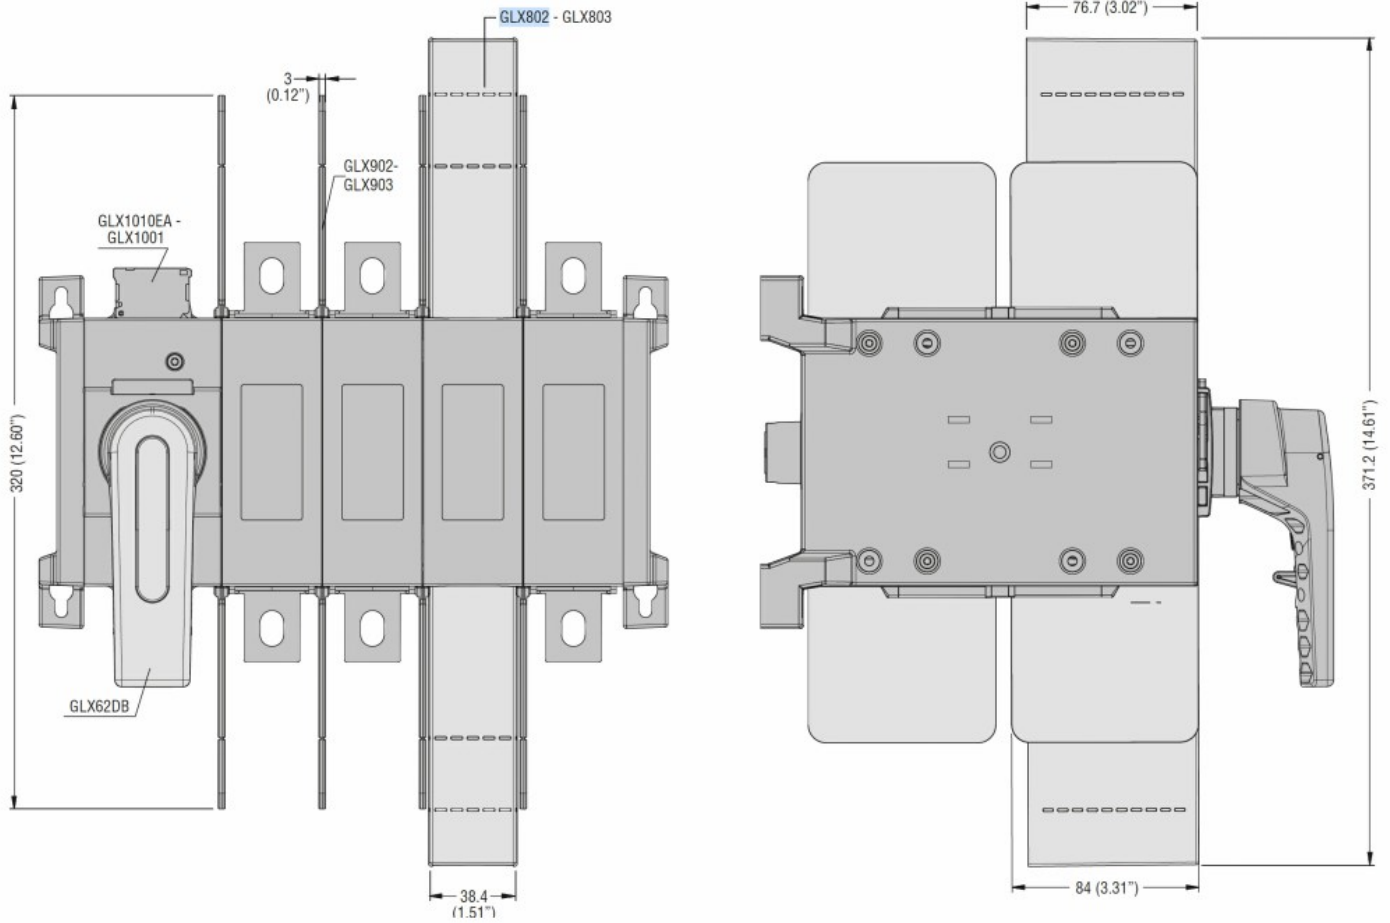

Dimensions
 GLXTU... auxiliary contacts

Wiring diagrams

Certifications and compliance

Compliance

IEC/EN 60947-1
 IEC/EN 60947-3

Certifications

cULus

ETIM classification

ETIM 8.0

EC000041 -
Auxiliary contact
block