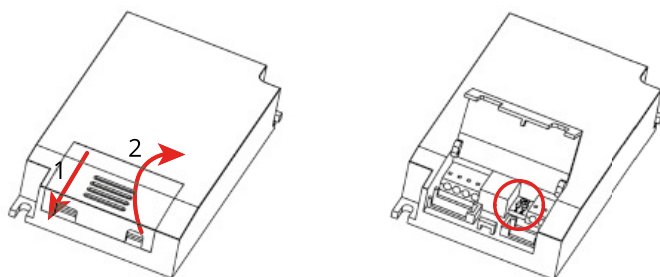

Pin 1	Pin 2	mA	W%
OFF	OFF	800	76%
OFF	ON	900	86%
ON	OFF	950	90%
ON	ON	1050	100%

800 mA

900 mA

950 mA

1050 mA

NORWAY SG Armaturen AS
Tlf:+47 37 50 03 00
firmapost@sg-as.no
www.sg-as.no

SWEDEN SG Armaturen AB
Tel: +46 31 81 71 10
info@sg-ab.se
www.sg-ab.se

FRANCE SG Lighting SA/NV
Tel: +33(0) 4 94 93 00 00
info.france@sglighting.fr
www.sglighting.net

GERMANY SG Leuchten GmbH
Tel: +49 40 23 99 44 59
info@sg-leuchten.de
www.sg-leuchten.de

DENMARK SG Armaturen A/S
Tel: +45 70 70 72 13
info@sg-as.dk
www.sg-as.dk

FINLAND SG Armaturen Oy
info@sg-oy.fi
www.sg-oy.fi

BENELUX SG Lighting SA/NV
Tel: +32(0) 15 20 72 71
info.benelux@sglighting.net
www.sglighting.net

INTERNATIONAL SG Lighting Co Ltd.
Tel: +86 769 88 49 20 88
cindy@sgdgc.com
www.sg-as.com