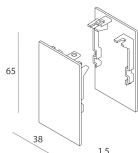

LUCKY MINI: COPPIA TESTATE NE

103509.02

MOUNTING ACCESSORIES

KIT ALIMENTAZIONE L3000 5P NE

108922.02

LUCKY MINI: CAVO DI SOSPENSIONE L=3000

103513.99