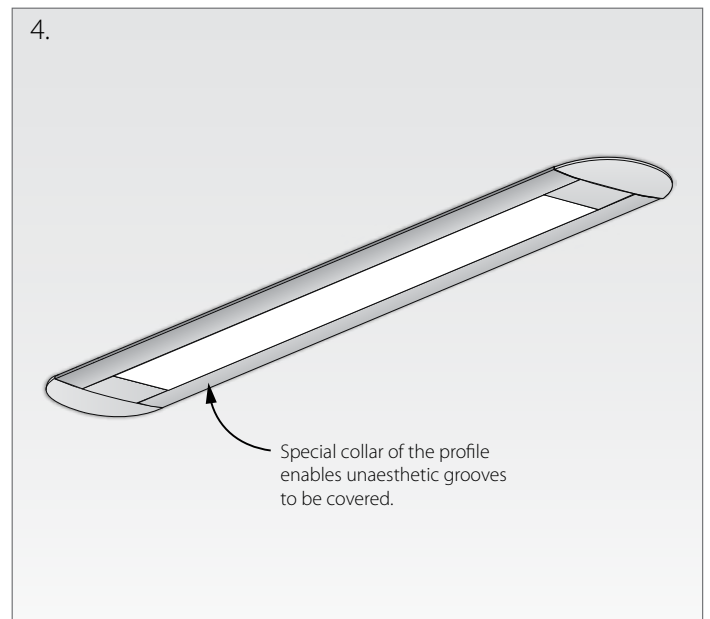

Basic fixture components

Wiring diagram

Mounting Instruction

Mounting glue

Mounting Instruction

Mounting tape

Fixture cable options

Female end

Male end

Wire end

\*Examples of attaching a KLUS fixture to the power supply