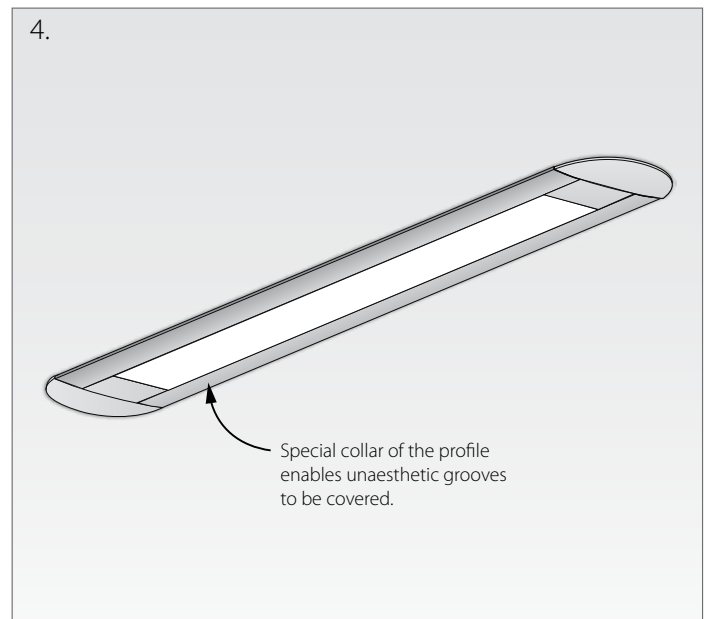

Basic fixture components

Wiring diagram

Mounting Instruction

Mounting glue

Mounting Instruction

Mounting tape

Fixture cable options

Female end

Male end

Wire end

\*Examples of attaching a KLUS fixture to the power supply