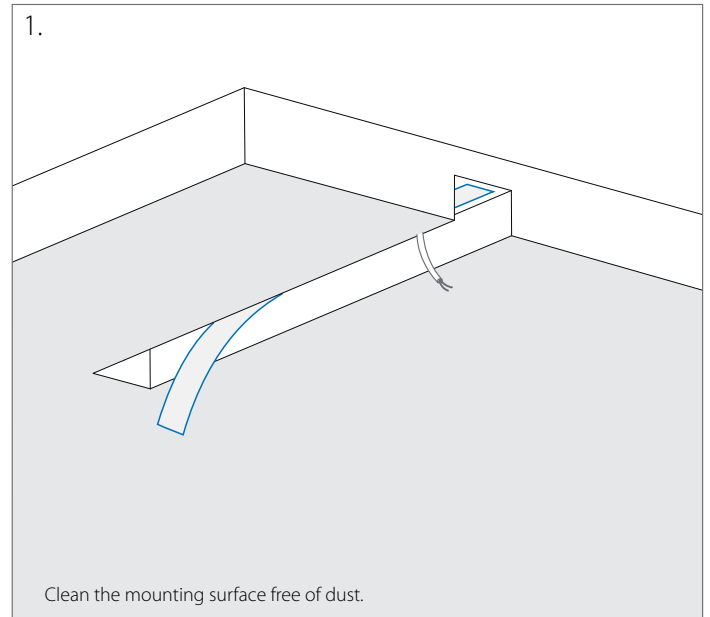

Basic fixture components

Wiring diagram

Mounting Instruction

Mounting glue

Mounting Instruction

Mounting tape

Fixture cable options

Female end

Male end

Wire end

\*Examples of attaching a KLUS fixture to the power supply