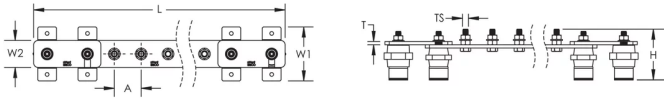

Unit Weight: 3,29-kg

ADDITIONAL PRODUCT DETAILS

Tinned finish is 8 microns according to ASTM B545 Service Class "C" for corrosive environments.

DIAGRAMS

AVERTISSEMENT

Les produits nVent doivent être installés et utilisés conformément aux consignes figurant dans les fiches d'instructions et les documents de formation des produits nVent. Les fiches d'instructions sont disponibles à l'adresse suivante: www.nvent.com et auprès de votre représentant du service client nVent. Une mauvaise installation, une utilisation incorrecte, une application erronée ou toute autre forme de non-respect scrupuleux des instructions et avertissements de nVent peuvent entraîner un dysfonctionnement du produit, des dommages matériels, des lésions corporelles graves et le décès et/ou annuler votre garantie.

Amérique du Nord

+1.800.753.9221

Option 1 – Customer Care

Option 2 – Technical Support

Europe

Netherlands:

+31 800-0200135

France:

+33 800 901 793

Europe

Germany:

800 1890272

Other Countries:

+31 13 5835404