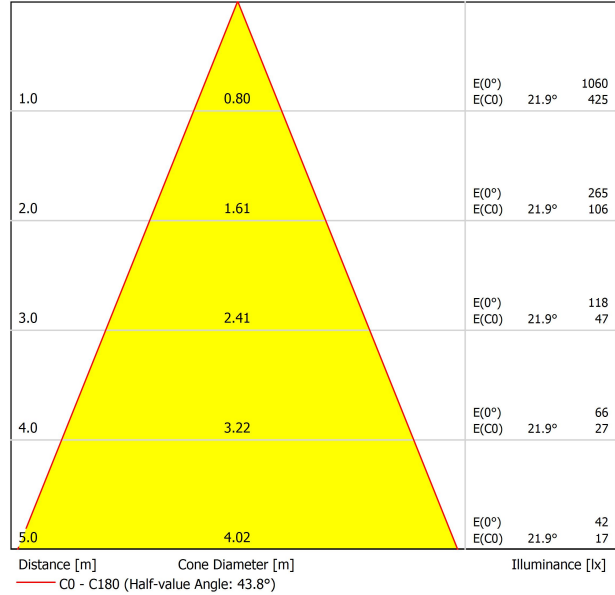

Type	LED
Flux lumineux brut	800 lm
Température de couleur	3000 K
Stabilité chromatique	MacAdam Step 2
Indice de reproduction chromatique	CRI > 97
Puissance	7 W
Courant	200 mA
Efficacité	114 lm/W
Durée de vie de la LED	L80B10 > 60.000h

DIAGRAMME POLAIRE

DIAGRAMME CONIQUE

UGR

Glare Evaluation According to UGR											
ρ Ceiling		70	70	50	50	30	70	70	50	50	30
ρ Walls		50	30	50	30	30	50	30	50	30	30
ρ Floor		20	20	20	20	20	20	20	20	20	20
Room Size X Y		Viewing direction at right angles to lamp axis					Viewing direction parallel to lamp axis				
2H	2H	11.9	12.6	12.1	12.8	13.0	11.9	12.6	12.1	12.8	13.0
	3H	13.8	14.5	14.1	14.7	15.0	13.8	14.5	14.1	14.7	15.0
	4H	14.7	15.3	15.0	15.6	15.8	14.7	15.3	15.0	15.6	15.8
	6H	15.4	16.0	15.8	16.3	16.6	15.4	16.0	15.8	16.3	16.6
	8H	15.8	16.3	16.1	16.6	16.9	15.8	16.3	16.1	16.6	16.9
4H	12H	16.1	16.7	16.5	17.0	17.3	16.1	16.7	16.5	17.0	17.3
	2H	12.5	13.2	12.8	13.4	13.7	12.5	13.2	12.8	13.4	13.7
	3H	14.7	15.2	15.1	15.6	15.9	14.7	15.2	15.1	15.6	15.9
	4H	15.7	16.2	16.1	16.5	16.9	15.7	16.2	16.1	16.5	16.9
	6H	16.6	17.0	17.0	17.4	17.8	16.6	17.0	17.0	17.4	17.8
8H	8H	17.1	17.4	17.5	17.8	18.2	17.1	17.4	17.5	17.8	18.2
	12H	17.5	17.8	18.0	18.2	18.7	17.5	17.8	18.0	18.2	18.7
	4H	16.1	16.5	16.5	16.8	17.2	16.1	16.5	16.5	16.8	17.2
12H	6H	17.2	17.5	17.7	17.9	18.4	17.2	17.5	17.7	17.9	18.4
	8H	17.8	18.0	18.3	18.5	19.0	17.8	18.0	18.3	18.5	19.0
	12H	18.4	18.6	18.9	19.1	19.6	18.4	18.6	18.9	19.1	19.6
12H	4H	16.2	16.5	16.6	16.9	17.3	16.2	16.5	16.6	16.9	17.3
	6H	17.4	17.6	17.8	18.0	18.5	17.4	17.6	17.8	18.0	18.5
	8H	18.0	18.2	18.5	18.7	19.2	18.0	18.2	18.5	18.7	19.2
Variation of the observer position for the luminaire distances S											
S = 1.0H		+1.4 / -0.6					+1.4 / -0.6				
S = 1.5H		+2.6 / -0.8					+2.6 / -0.8				
S = 2.0H		+3.9 / -1.1					+3.9 / -1.1				
Standard table		BK05					BK05				
Correction Summand		1.0					1.0				
Corrected Glare Indices referring to 800lm Total Luminous Flux											