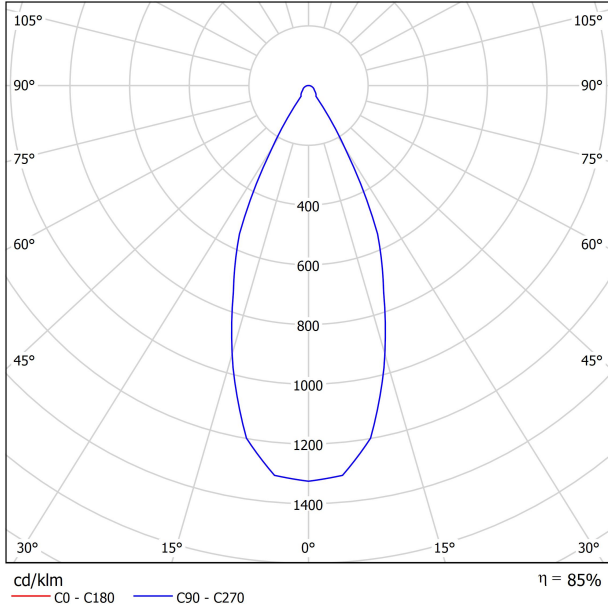

DIAGRAMME POLAIRE

DIAGRAMME CONIQUE

UGR

Glare Evaluation According to UGR											
ρ Ceiling		70	70	50	50	30	70	70	50	50	30
ρ Walls		50	30	50	30	30	50	30	50	30	30
ρ Floor		20	20	20	20	20	20	20	20	20	20
Room Size X Y		Viewing direction at right angles to lamp axis					Viewing direction parallel to lamp axis				
2H	2H	11.9	12.6	12.1	12.8	13.0	11.9	12.6	12.1	12.8	13.0
	3H	13.8	14.5	14.1	14.7	15.0	13.8	14.5	14.1	14.7	15.0
	4H	14.7	15.3	15.0	15.6	15.8	14.7	15.3	15.0	15.6	15.8
	6H	15.4	16.0	15.8	16.3	16.6	15.4	16.0	15.8	16.3	16.6
	8H	15.8	16.3	16.1	16.6	16.9	15.8	16.3	16.1	16.6	16.9
4H	12H	16.1	16.7	16.5	17.0	17.3	16.1	16.7	16.5	17.0	17.3
	2H	12.5	13.2	12.8	13.4	13.7	12.5	13.2	12.8	13.4	13.7
	3H	14.7	15.2	15.1	15.6	15.9	14.7	15.2	15.1	15.6	15.9
	4H	15.7	16.2	16.1	16.5	16.9	15.7	16.2	16.1	16.5	16.9
	6H	16.6	17.0	17.0	17.4	17.8	16.6	17.0	17.0	17.4	17.8
8H	8H	17.1	17.4	17.5	17.8	18.2	17.1	17.4	17.5	17.8	18.2
	12H	17.5	17.8	18.0	18.2	18.7	17.5	17.8	18.0	18.2	18.7
	4H	16.1	16.5	16.5	16.8	17.2	16.1	16.5	16.5	16.8	17.2
12H	6H	17.2	17.5	17.7	17.9	18.4	17.2	17.5	17.7	17.9	18.4
	8H	17.8	18.0	18.3	18.5	19.0	17.8	18.0	18.3	18.5	19.0
	12H	18.4	18.6	18.9	19.1	19.6	18.4	18.6	18.9	19.1	19.6
12H	4H	16.2	16.5	16.6	16.9	17.3	16.2	16.5	16.6	16.9	17.3
	6H	17.4	17.6	17.8	18.0	18.5	17.4	17.6	17.8	18.0	18.5
	8H	18.0	18.2	18.5	18.7	19.2	18.0	18.2	18.5	18.7	19.2
Variation of the observer position for the luminaire distances S											
S = 1.0H		+1.4 / -0.6					+1.4 / -0.6				
S = 1.5H		+2.6 / -0.8					+2.6 / -0.8				
S = 2.0H		+3.9 / -1.1					+3.9 / -1.1				
Standard table		BK05					BK05				
Correction Summand		1.0					1.0				
Corrected Glare Indices referring to 800lm Total Luminous Flux											